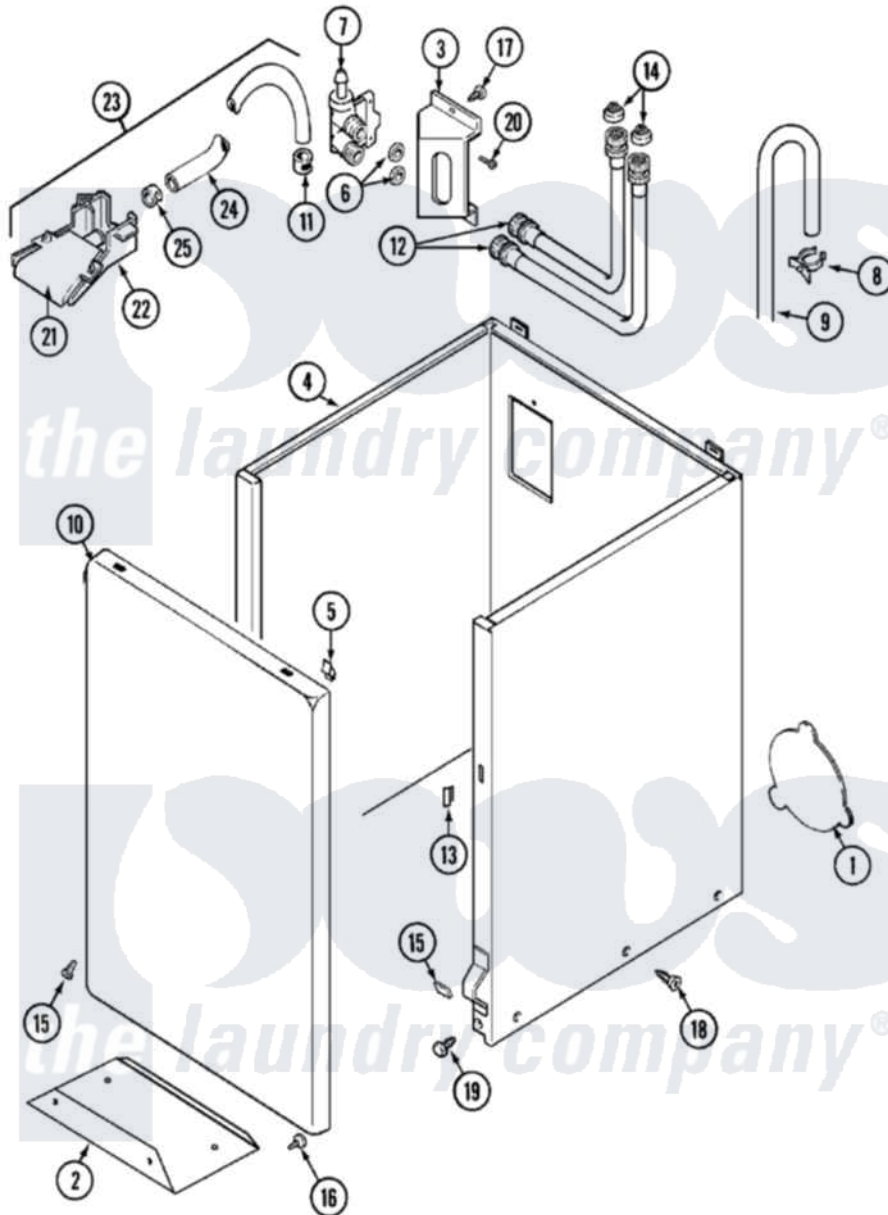

# Maytag LAT8416AAM 02 - CABINET

Maytag [Residential Maytag LAT8416AAM Washer Parts](#) Parts Diagram 02 - CABINET  
 Click on the part number to view part

Item	Original Part Number	Replaced By	Status	Part Description
1	211294	<a href="#">90767</a>		Screw, 8A X 3/8 HeX Washer Head Tapping
"	211878		Not Available	PLATE, ACCESS
"	22001683	<a href="#">22002924</a>		Plate, Access
2	<a href="#">213846</a>			Guard, Belt
3	214812	<a href="#">22002361</a>		Bracket, Water Valve
"	<a href="#">22002361</a>			Bracket, Water Valve
4	<a href="#">22001303</a>			Cabinet ----NA
"	22002380	<a href="#">22001303</a>		Cabinet ----NA
5	<a href="#">22001650</a>			Fastener, Spring
6	<a href="#">Y013783</a>			Washer, Inlet Hose
7	214337	<a href="#">96160</a>		Screen
"	<a href="#">22001274</a>			Valve, Water
"	<a href="#">22002360</a>			Valve, Water
8	22001815	<a href="#">22002765</a>		Clip, Hose
9	<a href="#">22001816</a>			Hose, Drain
10	22002370	<a href="#">22002658</a>		Panel, Front