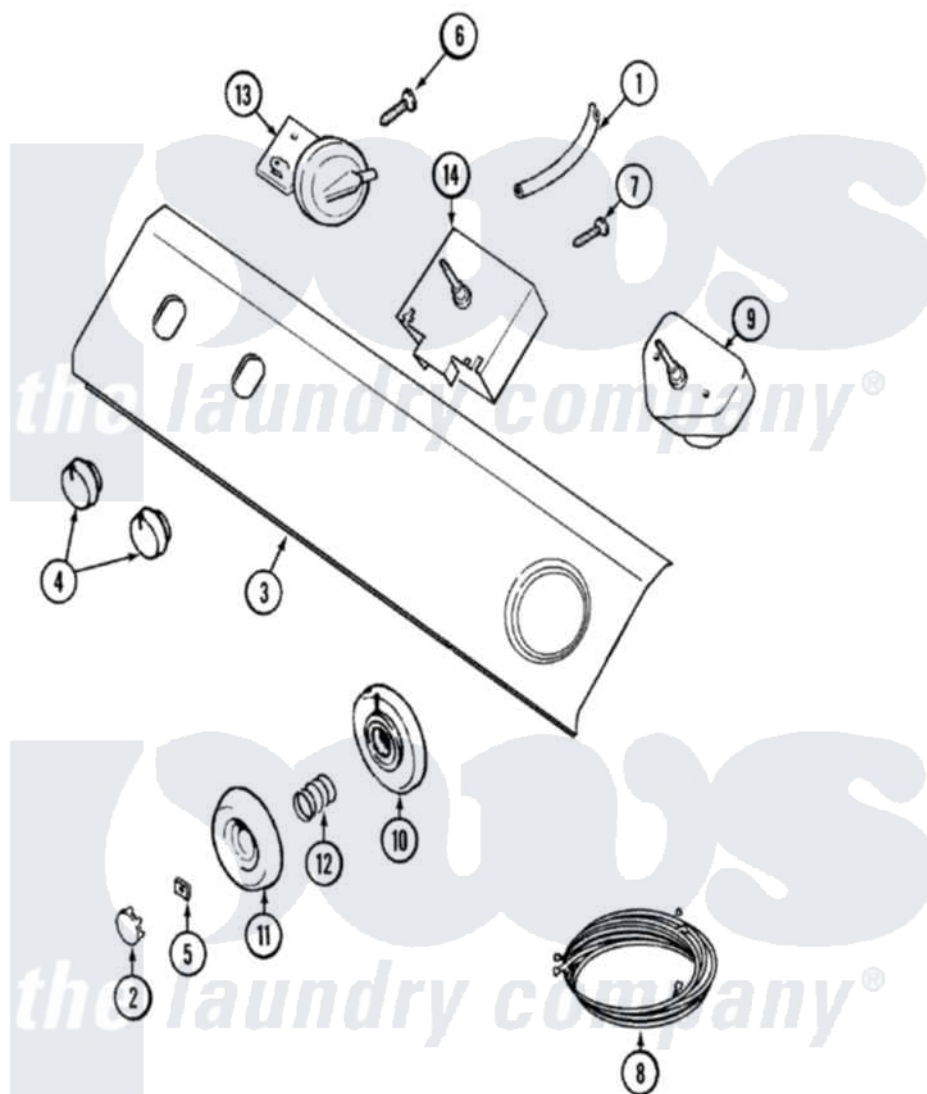

Maytag LAT8416AAM 04 - CONTROL PANEL

Maytag [Residential Maytag LAT8416AAM Washer Parts](#) Parts Diagram 04 - CONTROL PANEL
 Click on the part number to view part

Item	Original Part Number	Replaced By	Status	Part Description
1	22001036	22001619		Tube, Water Level Switch
2	22001665			Insert, Timer Knob
3	22001739			Panel, Control
4	22001667	22002589		Knob, Selector
5	211605			Bezel, Timer Dial
6	22001662	8534058		Screw
7	22001661	3400094		Screw, 10-32 X 3/8
8	22001756			Wire Harness, Main
"	22002207			Harness, Wire
9	22001824			Timer Quote
"	22002203			Timer
10	22001668		Not Available	BEZEL, TIMER KNOB (ALM)
11	22001659			Timer Knob - Grey
12	211065			Spring, Index Wheel
13	22001775			4 Level Rotary Pressure Switch
14	22001825			Temperature Switch - Rotary