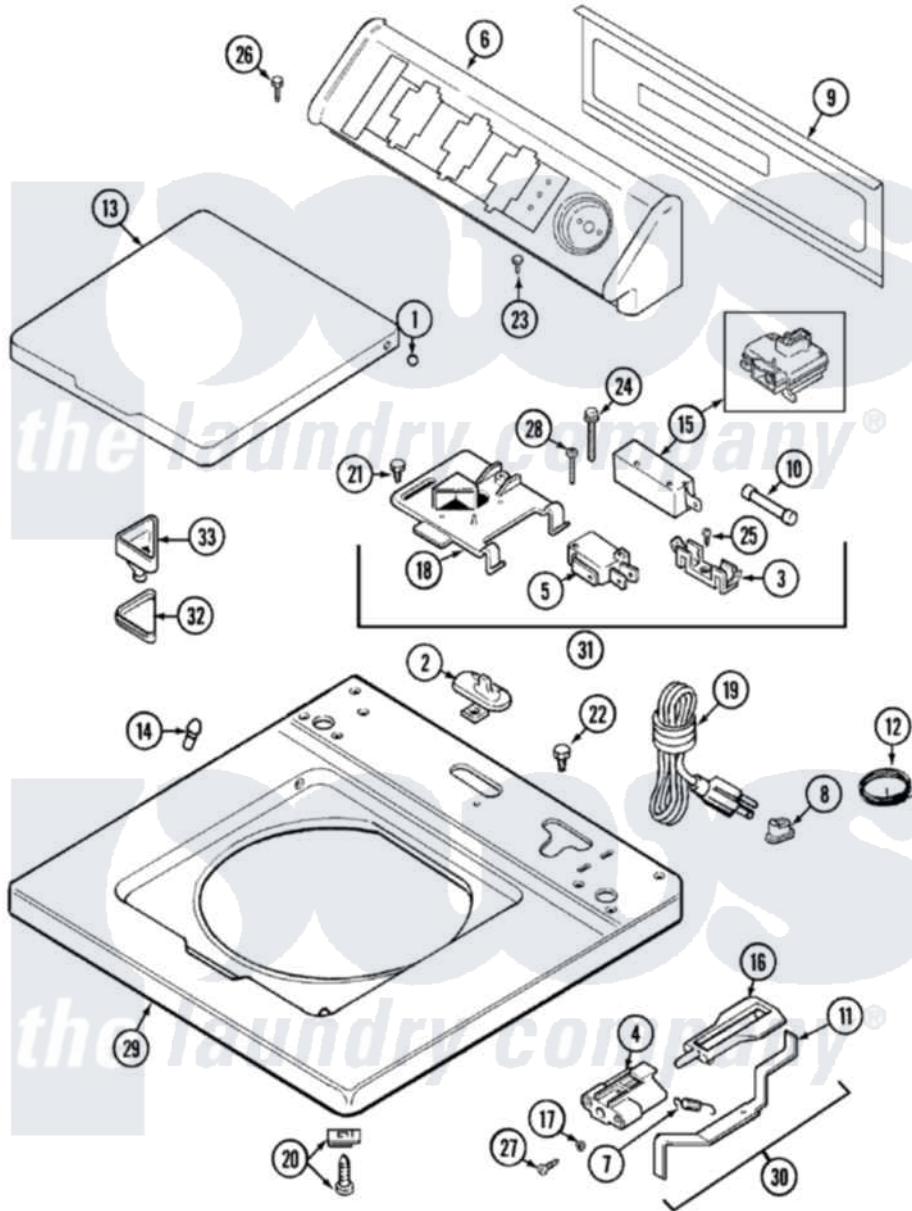

# Maytag LAT8416AAM 05 - TOP

Maytag [Residential Maytag LAT8416AAM Washer Parts](#) Parts Diagram 05 - TOP  
 Click on the part number to view part

Item	Original Part Number	Replaced By	Status	Part Description
1	<a href="#">211726</a>			Hinge, Ball Lid
2	<a href="#">22001298</a>			Cap, Top Cover
"	207159	<a href="#">489355</a>		Screw, 8 X 1/2
3	<a href="#">207167</a>			Block, Fuse
"	W10124350		Not Available	NOT REQUIRED PART OR SEE NOTE
4	<a href="#">22002135</a>			Bracket, Unbalance
"	22001645		Not Available	BRACKET, UNBALANCE---NA
5	W10124350		Not Available	NOT REQUIRED PART OR SEE NOTE
"	<a href="#">207166</a>			Switch, Check
6	<a href="#">22001671</a>			Console ---NA
7	<a href="#">213720</a>			Spring, Lid Switch
8	<a href="#">211881</a>			Grommet, Cord Part Not Used-Gas Models Only
9	22001662	<a href="#">8534058</a>		Screw
"	216423	<a href="#">3370225</a>		Screw