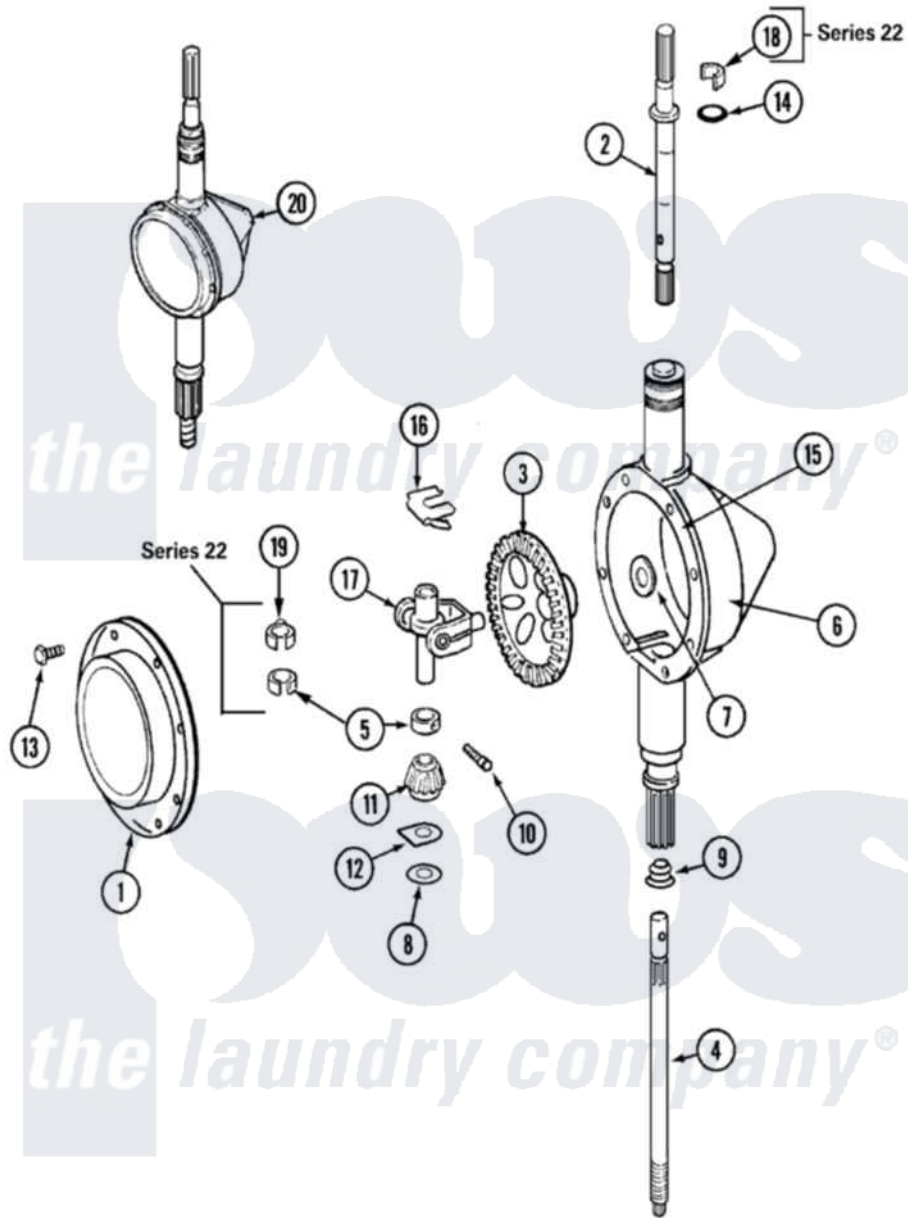

Maytag LAT8416AAM 06 - TRANSMISSION

Maytag [Residential Maytag LAT8416AAM Washer Parts](#) Parts Diagram 06 - TRANSMISSION
 Click on the part number to view part

Item	Original Part Number	Replaced By	Status	Part Description
1	206628			Cover, Transmission
2	22002415	6-2168983		Shaft- Agi
"	207153	6-2097820		Kit- Shaft
3	206713	6-2067130		Gear- Beve
4	22002342	6-2300050		Shaft- Cen
"	215410	12001450		Ctr Shaft W/Collar Andkeeper- Dp
5	22002353			Collar, Center Shaft
"	215415		Not Available	COLLAR, LOWER
6	22002416	6-2300100		Assembly-
"	206624	6-2097750		Trans Dee
7	215394			Washer, Bevel Gear
8	211483	6-2114830		Washer- SP
9	206602	207843		Lip Seal Repair Kit
10	Y206629			Pin, Collar
"	W10124350		Not Available	NOT REQUIRED PART OR SEE NOTE

11	215401	W10221114		Pinion
12	215395			Plate, Clutch
13	215417		Not Available	SCREW, TRANSMISSION COVER
"	215417		Not Available	SCREW, TRANSMISSION COVER
14	22002417			O-Ring AgitatOr Shaft
"	210690			Seal, Rubber
15	Y058700	675652		Adhesive
16	215581			Spring, Agitator Shaft
"	W10124350		Not Available	NOT REQUIRED PART OR SEE NOTE
17	206685	6-2066850		Yoke
18	22002340			Collar, Agitator Shaft
19	22002341			Collar, Lower Plastic Keeper
20	206707	6-2097750		Trans Dee
"	22002126	6-2097750		Trans Dee