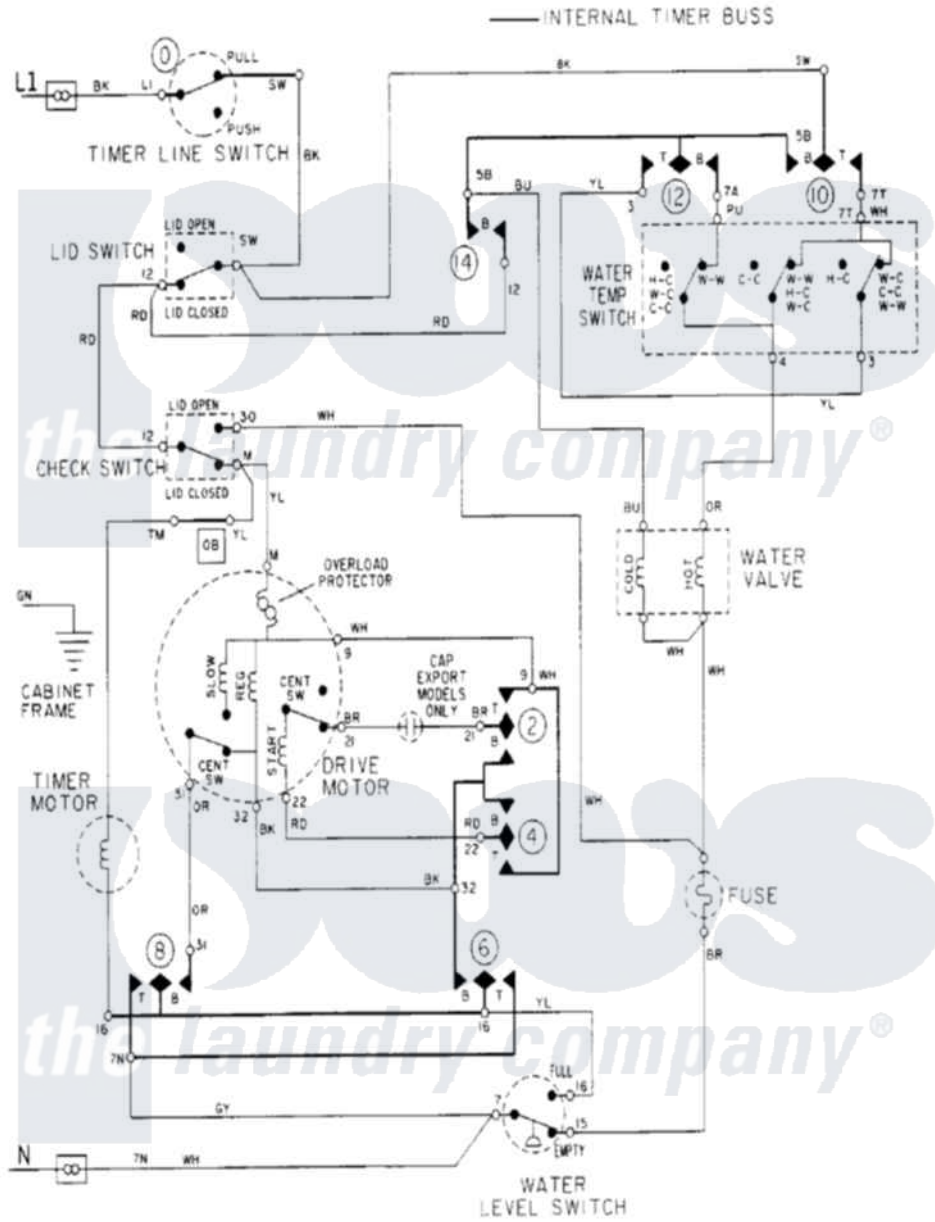

Maytag LAT8416AAM 08 - WIRING INFORMATION

Maytag Residential Maytag LAT8416AAM Washer Parts Parts Diagram 08 - WIRING INFORMATION
 Click on the part number to view part

Item	Original Part Number	Replaced By	Status	Part Description
NI	15002096		Not Available	WIRING INFORMATION
"	15001924		Not Available	WIRING INFORMATION