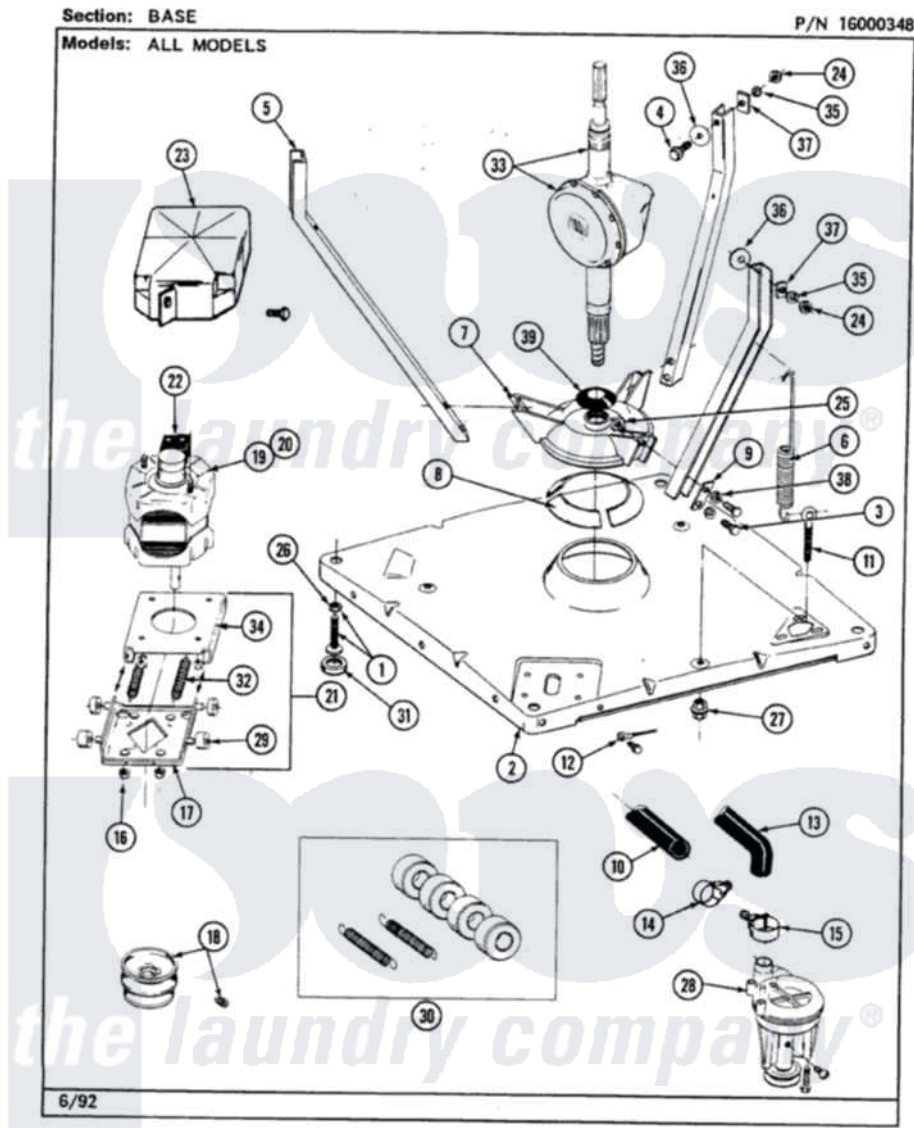

Maytag LAT8420AAL 01 - BASE

38

Maytag Residential Maytag LAT8420AAL Washer Parts Parts Diagram 01 - BASE
 Click on the part number to view part

Item	Original Part Number	Replaced By	Status	Part Description
1	Y302699	22003428		Leg, Adjustable
2	203274			Base With Damper Pads
3	Y015627			Screw- Hex
4	205254	W10175938		Bolt
"	200744	W10175939		Bolt
5	213100		Not Available	PART NOT USED
6	213054			Centering Spring - 3 Used
7	203725			Damper W/Bolt And Clip
8	203956			Damper Pad Kit
9	213073			Washer, Double Brace
10	214767	22001448		Hose, Pump
11	213120	216416		Bolt, Eye/Centering Spring
12	210186	3370225		Screw
"	204807			Ground Wire, Supp. Plte To Top Cover
13	Y212989			Hose, Outer Tub To Pump
14	200461	285655		Clamp, Hose

15	202574	3367052	Clamp, Hose
16	Y311426	3400029	Nut, Adapter Plate
17	205908		Motor Mount Assembly
18	200816	6-2008160	Pulley- MO
"	Y053241		Set Screw, Motor Pulley
20	201807	12002353	Motor-Drve
21	205999		Motor Mount Assembly
22	205134	Not Available	MOTOR EXTERNAL START SWITCH
"	205131		Switch, Motor External Start
"	205133	Not Available	(PROD. IDNo. 2-1664-8 & 2-5463)
"	206504		Motor External Start Switch
"	206505	Not Available	PROD. No.201664-15, & No.205463-3.
"	205132	Not Available	SWITCH, MOTOR EXTERNAL START No.201664-14,205463-4 & 201800-4
23	213121	3400111	Screw, 12-14 X 5/8
"	215098		Shield, Motor
24	Y052734		Nut, Carrage Bolts And Bracket
25	Y052785		Nut, Brace To Damper
26	210385		Lock Nut For Adjustable Leg
27	211949		Nut, Adjustment Eyebolt
28	202203	6-2022030	Pump As Pa
"	211880		Screw, HeX Head No.10 X 1/2 Inc
"	Y015408	22003235	Screw, Bearing Insert
29	204998	205000	Roller And Spring Kit 4+Spr
30	205000		Roller And Spring Kit 4+Spr
31	210684		Foot, Adjustable Leg
32	202718		Springs, Tension
33	206708	6-2097790	Transmison
34	214956		Motor Mount Assembly
35	Y054867		Washer, Lock
36	211100		Washer, Outer Tub
37	212979	Not Available	WASHER, TUB BRACE
38	911852	486009	Lockwasher
39	211028	22001586	Deflector, Water