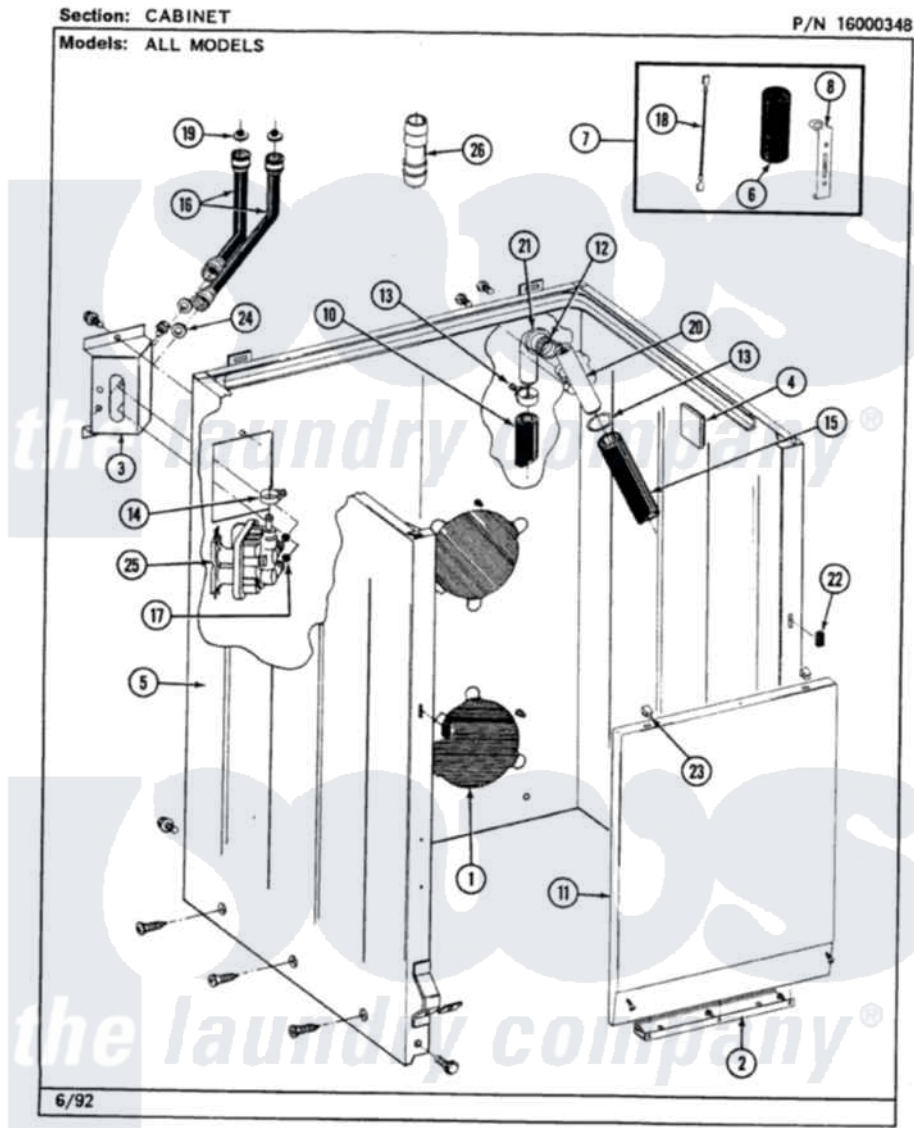

Maytag LAT8420AAL 02 - CABINET

30

Maytag Residential Maytag LAT8420AAL Washer Parts Parts Diagram 02 - CABINET
 Click on the part number to view part

Item	Original Part Number	Replaced By	Status	Part Description
1	211878		Not Available	PLATE, ACCESS
"	211294	90767		Screw, 8A X 3/8 HeX Washer Head Tapping
2	213846			Guard, Belt
"	211294	90767		Screw, 8A X 3/8 HeX Washer Head Tapping
3	212276	W10116760		Screw
"	214812	22002361		Bracket, Water Valve
4	215058			Pad, Cabinet Bumper
5	203319L		Not Available	(ALMOND)
"	204439			Screw And Fstner Assembly
"	213122	27001200		Screw
"	213121	3400111		Screw, 12-14 X 5/8
"	213007			Xfor Cabinet See Cabinet, Back
6	Y200832			Capacitor
7	206103			Capacitor Kit

8	211149		Clip, Capacitor
9	202861	202860	Inlet Hose Assembly
10	216017		Hose, Drain
"	Y059149		(7/8" I.D. CARTON OF 50 FT.)
11	212998L		Not Available FRONT PANEL-ALMOND
12	214765		Gasket, Siphon Break
13	200908	285655	Clamp, Hose
14	201575		Clamp, Hose
15	214767	22001448	Hose, Pump
16	202860		Inlet Hose Assembly
"	200672	76314	Hose, Inlet 6 Ft. Hose With Elbow
17	214337	96160	Screen
18	203237		No. 17 Wire With Terminal
19	200961	12001413	Strainer And Washer Kit
20	206638		Siphon Break
"	Y014874		Screw, Idler Arm And Sleeve
21	Y216016	W10116738	Elbow
22	214376	22002331	Spacer, Front Panel
23	212982	22001650	Fastener, Spring
24	Y013783		Washer, Inlet Hose
25	205613		Water Valve
"	212276	W10116760	Screw
26	Y216015		Coupling, Hose