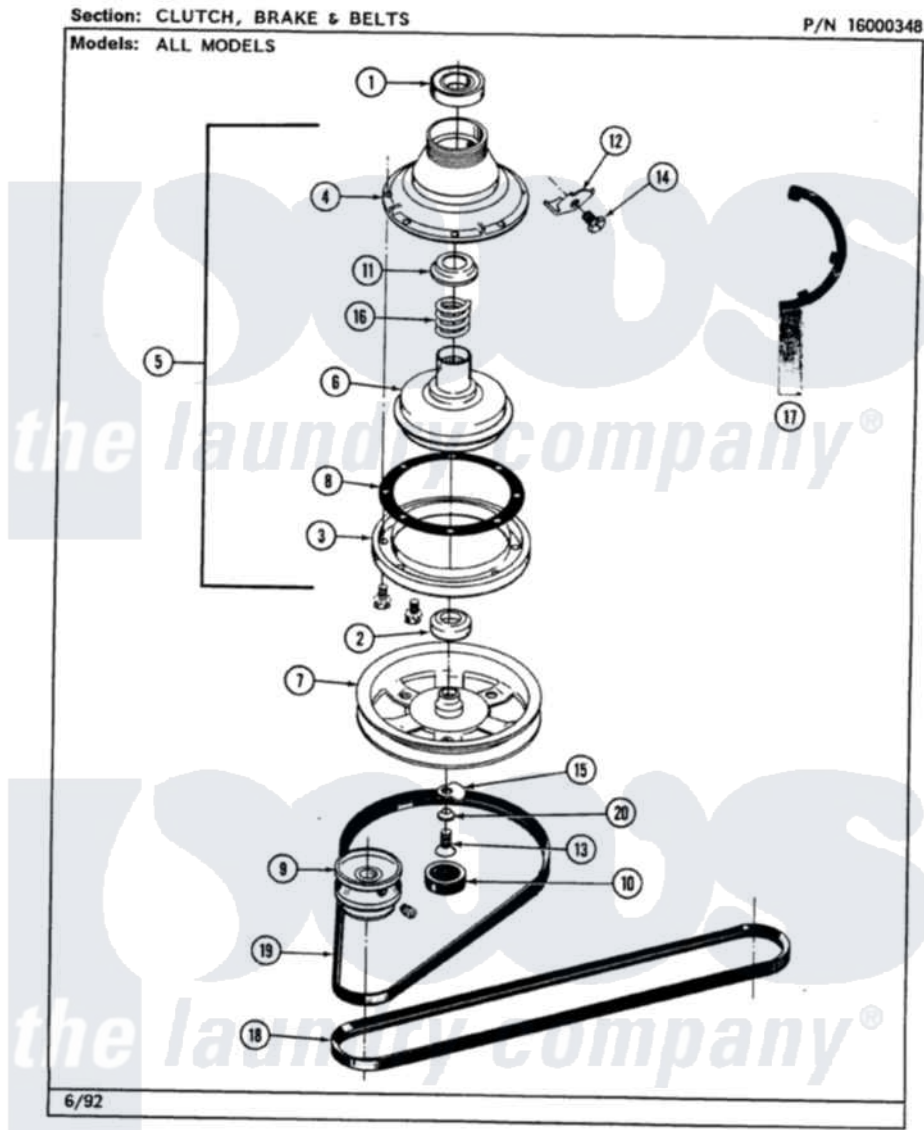

Maytag LAT8420AAL 03 - CLUTCH, BRAKE & BELTS

42

Maytag Residential Maytag LAT8420AAL Washer Parts Parts Diagram 03 - CLUTCH, BRAKE & BELTS
Click on the part number to view part

Item	Original Part Number	Replaced By	Status	Part Description
1	Y200720	22003441		Bearing, Rear
2	200835			Bearing, Brake Rotor
3	211043	6-2011900		Brake Asse
"	211000			SCREW, BRAKE DRUM (HEX HEAD)
4	211045	6-2011900		Brake Asse
5	201190	6-2011900		Brake Asse
6	201126	6-2011900		Brake Asse
7	211059	6-2301530		Pulley
8	211042	6-2011900		Brake Asse
9	Y053241			Set Screw, Motor Pulley
"	200816	6-2008160		Pulley- MO
10	211038		Not Available	CAP, OIL RETAINER
11	211039	6-2011900		Brake Asse
12	213325			Clip, Retaining
13	211375	681582		Screw
14	213326			Bolt, Sems Retaining Clip

15	211089		Lug, Stop Pulley
16	211041	6-2011900	Brake Asse
17	Y038315	038315	Tool
18	211124		Part Not Used
19	211125		V Belt, DiVe Pulley
20	211090	22003555	Washer, Stop Lug