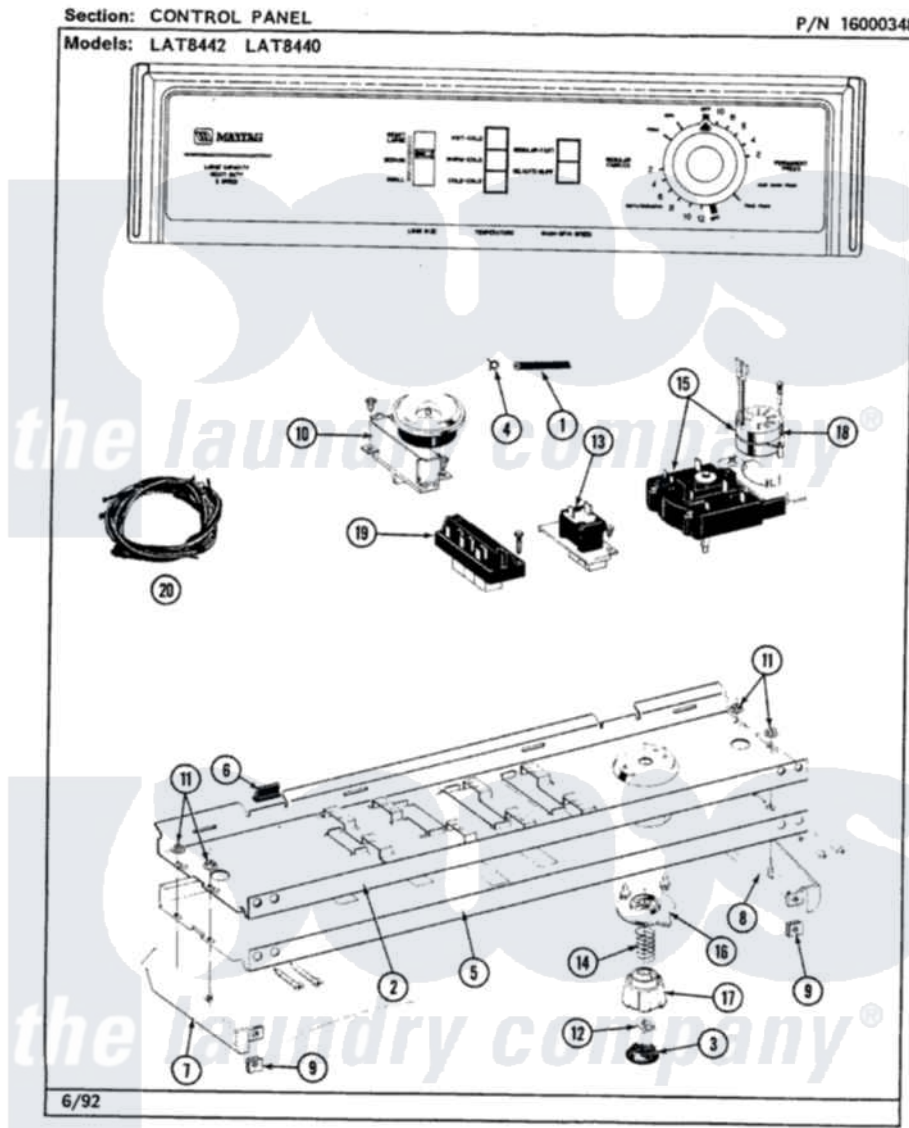

# Maytag LAT8420AAL 04 - CONTROL PANEL

26

Maytag [Residential Maytag LAT8420AAL Washer Parts](#) Parts Diagram 04 - CONTROL PANEL  
 Click on the part number to view part

Item	Original Part Number	Replaced By	Status	Part Description
1	212942	<a href="#">22001619</a>		Tube, Water Level Switch
2	<a href="#">214809</a>			Back Up Plate
"	<a href="#">210932</a>			Screw, No.8 X 9/16 Ctsk Note: Screw, Inlet Duct
3	215821		Not Available	CAP, KNOB
4	410296	<a href="#">596669</a>		Clamp, Manifold
5	207404		Not Available	CONTROL PANEL
"	<a href="#">210932</a>			Screw, No.8 X 9/16 Ctsk Note: Screw, Inlet Duct
6	<a href="#">214897</a>			Pad, Control Panel
7	207215		Not Available	END CAP LH
8	207216		Not Available	END CAP RH
9	<a href="#">214894</a>			Fastener, End Cap
10	211168	<a href="#">W10139210</a>		Screw, 8-18 X 5/16
"	207362		Not Available	INFINITE LEVEL PRESSURE SWITCH
11	<a href="#">214872</a>			Palnut, End Cap Note: Nut, Lamp Holder

12	<a href="#">211605</a>		Bezel, Timer Dial
13	213117	<a href="#">67006908</a>	Screw, Ice Rack
"	<a href="#">207370</a>		Speed Control Switch - 2 Butto
14	<a href="#">211065</a>		Spring, Index Wheel
15	207374	Not Available	TIMER
"	213966	<a href="#">3400014</a>	Screw
16	215827	Not Available	TIMER DIAL SKIRT
17	<a href="#">215828</a>		Knob, Timer
18	205033	<a href="#">22205033</a>	Motor- Tim
19	213117	<a href="#">67006908</a>	Screw, Ice Rack
"	207368	Not Available	TEMP CONTROL SWITCH - 3 BUTTON
20	207384	Not Available	WIRE HARNESS