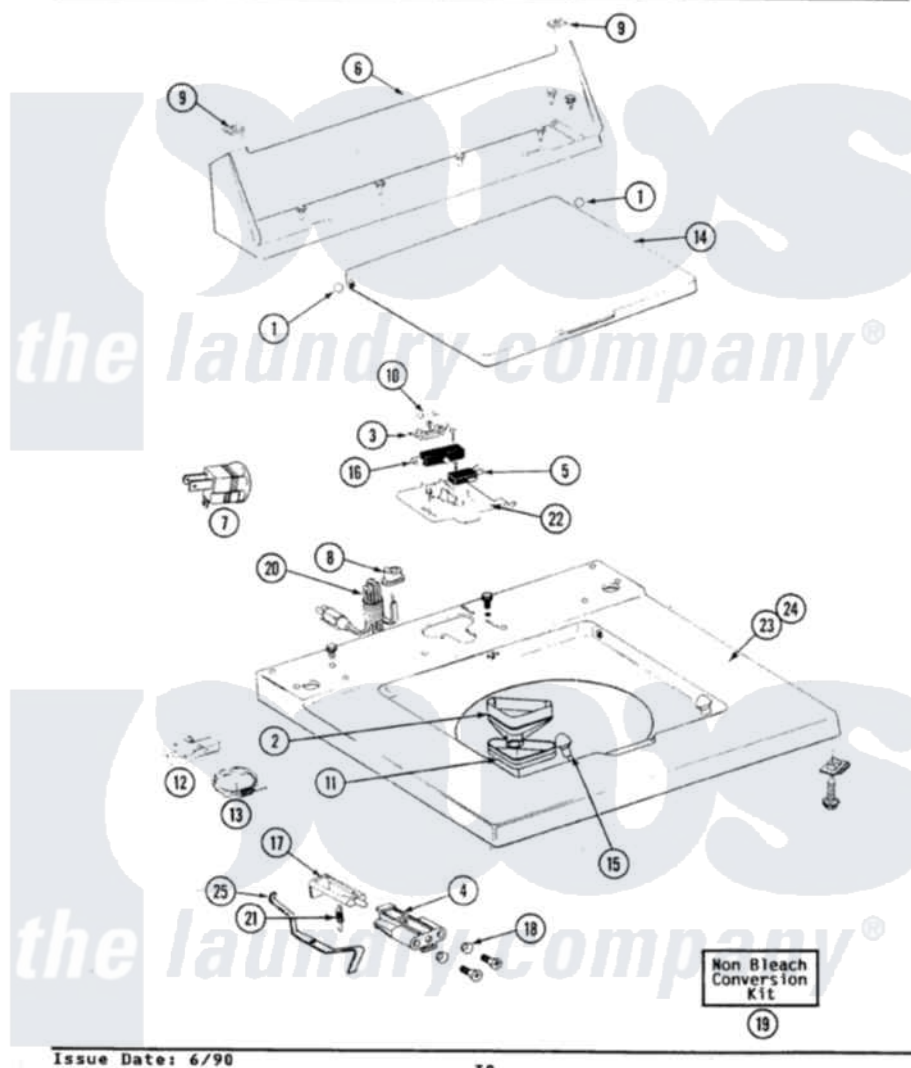

Maytag LAT8420AAL 05 - TOP

SECTION: TOP COVER, CONSOLE & LID SWITCH
 MODEL: ALL MODELS

Issue Date: 6/90

30

Maytag [Residential Maytag LAT8420AAL Washer Parts](#) Parts Diagram 05 - TOP

[Click on the part number to view part](#)

Item	Original Part Number	Replaced By	Status	Part Description
1	211726			Hinge, Ball Lid
2	215578			Bleach Inlet Almond
3	215705	Y311711		Screw, Fuse Block
"	207167			Block, Fuse
4	910182	25-7809		Screw, No.6-20 1/2 Flthd Torx
"	214279	204968		Plunger And Bracket Assembly--W
5	22001352			Screw, Check Switch
"	207166			Switch, Check
6	Y313559			Screw
"	205635L		Not Available	CONSOLE (ALM)
"	211294	90767		Screw, 8A X 3/8 HeX Washer Head Tapping
7	Y201808			Converter
8	211881			Grommet, Cord Part Not Used-Gas Models Only
9	215075			Fastener, Control Panel To Console

10	207168	22001682	Switch Assembly, Lid W/4amp Fuse
11	214436		Gasket
12	301548		Clamp, Ground Wire
13	311155		Ground Wire And Clamp
14	216073L	Not Available	(ALMOND)----NA
15	212716		Bumper, Lid
16	213501		Screw, No.6-20 X 1-1/8 Inch
"	205415	279347	Switch-Lid
17	215700	Not Available	LID SWITCH PLUNGER
18	211500		Washer, Bracket To Top Cover
19	205997		Non-Bleach Conversion Kit
20	210186	3370225	Screw
"	204590		Cord, Power
21	213720		Spring, Lid Switch
22	207159	489355	Screw, 8 X 1/2
"	Y215699	22001678	Bracket, Switch And Fuse
23	210186	3370225	Screw
24	210186	3370225	Screw
"	204445		Screw And Fastener Assembly
"	207172L		Top Cover Assembly ALM----NA
25	215704		Lever, Unbalance