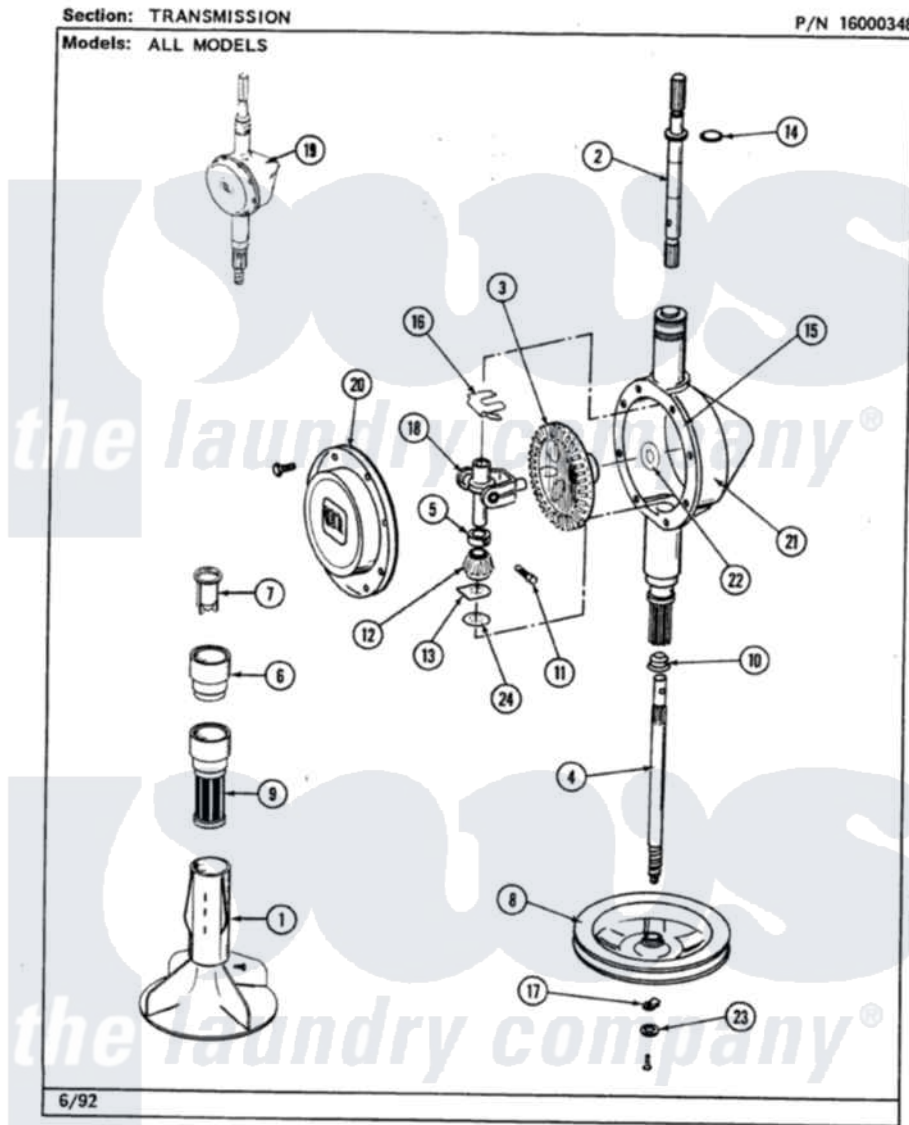

Maytag LAT8420AAL 06 - TRANSMISSION

36

Maytag [Residential Maytag LAT8420AAL Washer Parts](#) Parts Diagram 06 - TRANSMISSION
 Click on the part number to view part

Item	Original Part Number	Replaced By	Status	Part Description
1	207538			Agitator W/Lock Screw
"	206478		Not Available	SCREW & WASHER FOR AGITATOR
2	207153	6-2097820		Kit- Shaft
3	206713	6-2067130		Gear- Beve
4	215411	12001451		Ctr Shaft W/Collar Andkeeper-Sha
5	215415		Not Available	COLLAR, LOWER
8	211059	6-2301530		Pulley
9	Y207427			Lint Filter Shallow
10	206602	207843		Lip Seal Repair Kit
11	Y206629			Pin, Collar
12	215401	W10221114		Pinion
13	215395			Plate, Clutch
14	210690			Seal, Rubber
15	Y058700	675652		Adhesive
16	215581			Spring, Agitator Shaft

17	211089		Lug, Stop Pulley
"	211375	681582	Screw
18	206685	6-2066850	Yoke
19	206708	6-2097790	Transmison
20	206628		Cover, Transmission
"	215417	Not Available	SCREW, TRANSMISSION COVER
21	206625	6-2097790	Transmison
22	215394		Washer, Bevel Gear
23	211090	22003555	Washer, Stop Lug
24	211483	6-2114830	Washer- SP