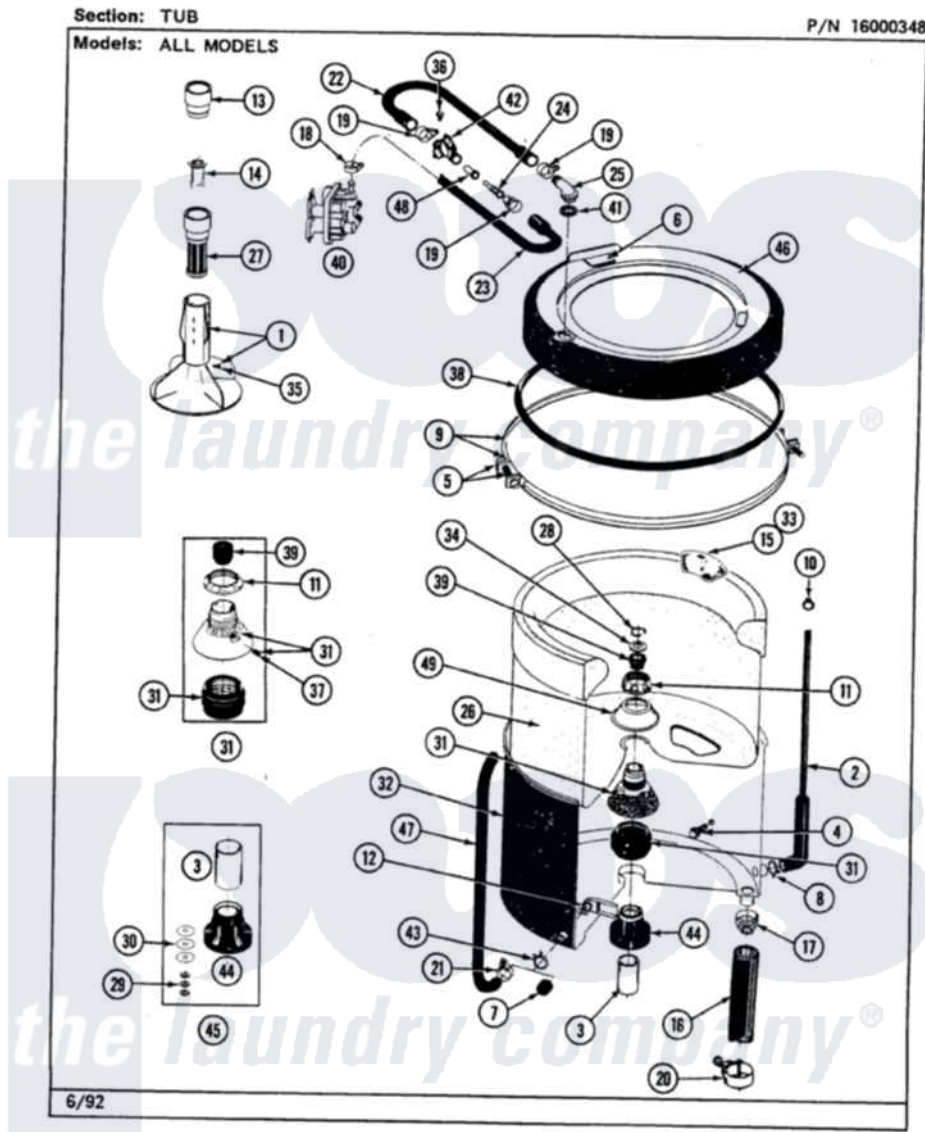

Maytag LAT8420AAL 07 - TUB

Maytag [Residential Maytag LAT8420AAL Washer Parts](#) Parts Diagram 07 - TUB
 Click on the part number to view part

Item	Original Part Number	Replaced By	Status	Part Description
1	207538			Agitator W/Lock Screw
2	212942	22001619		Tube, Water Level Switch
3	211130			Bearing Liner, Tub Bearing
4	200744	W10175939		Bolt
"	205254	W10175938		Bolt
5	205529			Nut And Bolt Kit For Tub Clam
6	215232			Bumper, Unbalance
7	214725			Cap For Spout-Outer Tub
8	211641			Clamp, 1-1/16"
9	200846			Clamp - Tub Cover
10	410296	596669		Clamp, Manifold
11	211047	6-2110472		Nut- Clamp
14	215733			Dispensing Cup
16	Y212989			Hose, Outer Tub To Pump
17	200900	616099		Clamp
18	201575			Clamp, Hose

19	202515	596669	Clamp, Manifold
20	202574	3367052	Clamp, Hose
21	205161	489503	Clamp
22	Y215234		Hose, Injector Fill
23	213013		Hose, Injector
24	213015		Nozzle, Injector
25	215235		Tube, Injector
26	207830	Not Available	INNER TUB W/PLUG
27	Y207427		Lint Filter Shallow
28	Y015667		Retaining Ring
29	Y054867		Washer, Lock
30	211100		Washer, Outer Tub
31	204012	6-2095720	Mounting S
32	203318	Not Available	OUTER TUB
33	215980		Plug, Filter Hole
34	Y015666		Washer, Retaining -
35	206478	Not Available	SCREW & WASHER FOR AGITATOR
36	312620		Screw, Sems
37	211618	22001423	Set Screw, Mounting Stem
38	211232		Seal, Tub Cover
39	Y0A4298	6-0A57420	Seal- Agitator
40	205613		Water Valve
41	215233		Seal For Injector Tube
42	215447		Sleeve For Injector
43	214739	596669	Clamp, Manifold
44	200824	6-2040130	Tub Bearin
45	204013	6-2040130	Tub Bearin
46	206380	Not Available	COVER, TUB
48	213016	216201	Nozzle
49	211210		Washer, Clamping Nut