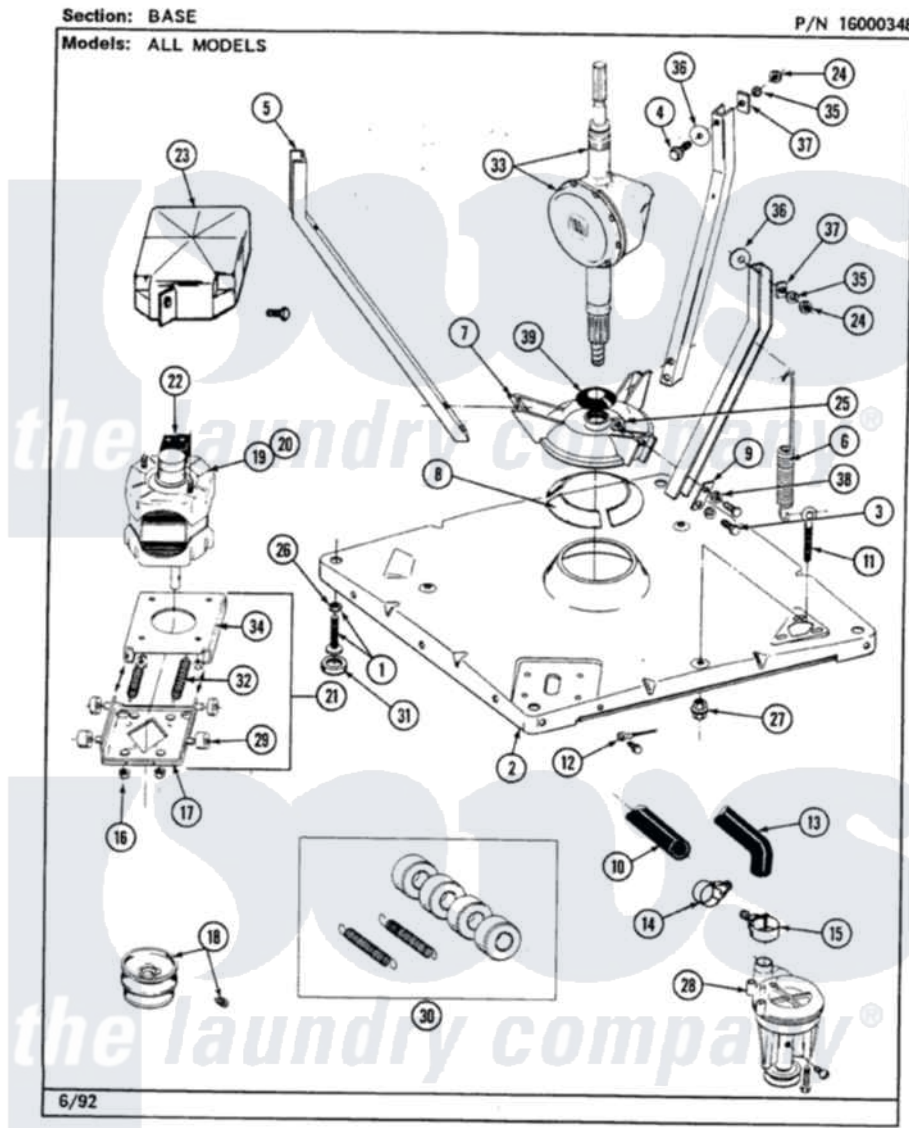

Maytag LAT8420AAW 01 - BASE

38

Maytag [Residential Maytag LAT8420AAW Washer Parts](#) Parts Diagram 01 - BASE
 Click on the part number to view part

Item	Original Part Number	Replaced By	Status	Part Description
1	Y302699	22003428		Leg, Adjustable
2	203274			Base With Damper Pads
3	Y015627			Screw- Hex
4	205254	W10175938		Bolt
"	200744	W10175939		Bolt
5	213100		Not Available	PART NOT USED
6	213054			Centering Spring - 3 Used
7	203725			Damper W/Bolt And Clip
8	203956			Damper Pad Kit
9	213073			Washer, Double Brace
10	214767	22001448		Hose, Pump
11	213120	216416		Bolt, Eye/Centering Spring
12	210186	3370225		Screw
"	204807			Ground Wire, Supp. Plte To Top Cover
13	Y212989			Hose, Outer Tub To Pump
14	200461	285655		Clamp, Hose

15	202574	3367052	Clamp, Hose
16	Y311426	3400029	Nut, Adapter Plate
17	205908		Motor Mount Assembly
18	200816	6-2008160	Pulley- MO
"	Y053241		Set Screw, Motor Pulley
20	201807	12002353	Motor-Drve
21	205999		Motor Mount Assembly
22	205134	Not Available	MOTOR EXTERNAL START SWITCH
"	205131		Switch, Motor External Start
"	205133	Not Available	(PROD. IDNo. 2-1664-8 & 2-5463)
"	206504		Motor External Start Switch
"	206505	Not Available	PROD. No.201664-15, & No.205463-3.
"	205132	Not Available	SWITCH, MOTOR EXTERNAL START No.201664-14,205463-4 & 201800-4
23	213121	3400111	Screw, 12-14 X 5/8
"	215098		Shield, Motor
24	Y052734		Nut, Carrage Bolts And Bracket
25	Y052785		Nut, Brace To Damper
26	210385		Lock Nut For Adjustable Leg
27	211949		Nut, Adjustment Eyebolt
28	202203	6-2022030	Pump As Pa
"	211880		Screw, HeX Head No.10 X 1/2 Inc
"	Y015408	22003235	Screw, Bearing Insert
29	204998	205000	Roller And Spring Kit 4+Spr
30	205000		Roller And Spring Kit 4+Spr
31	210684		Foot, Adjustable Leg
32	202718		Springs, Tension
33	206708	6-2097790	Transmison
34	214956		Motor Mount Assembly
35	Y054867		Washer, Lock
36	211100		Washer, Outer Tub
37	212979	Not Available	WASHER, TUB BRACE
38	911852	486009	Lockwasher
39	211028	22001586	Deflector, Water