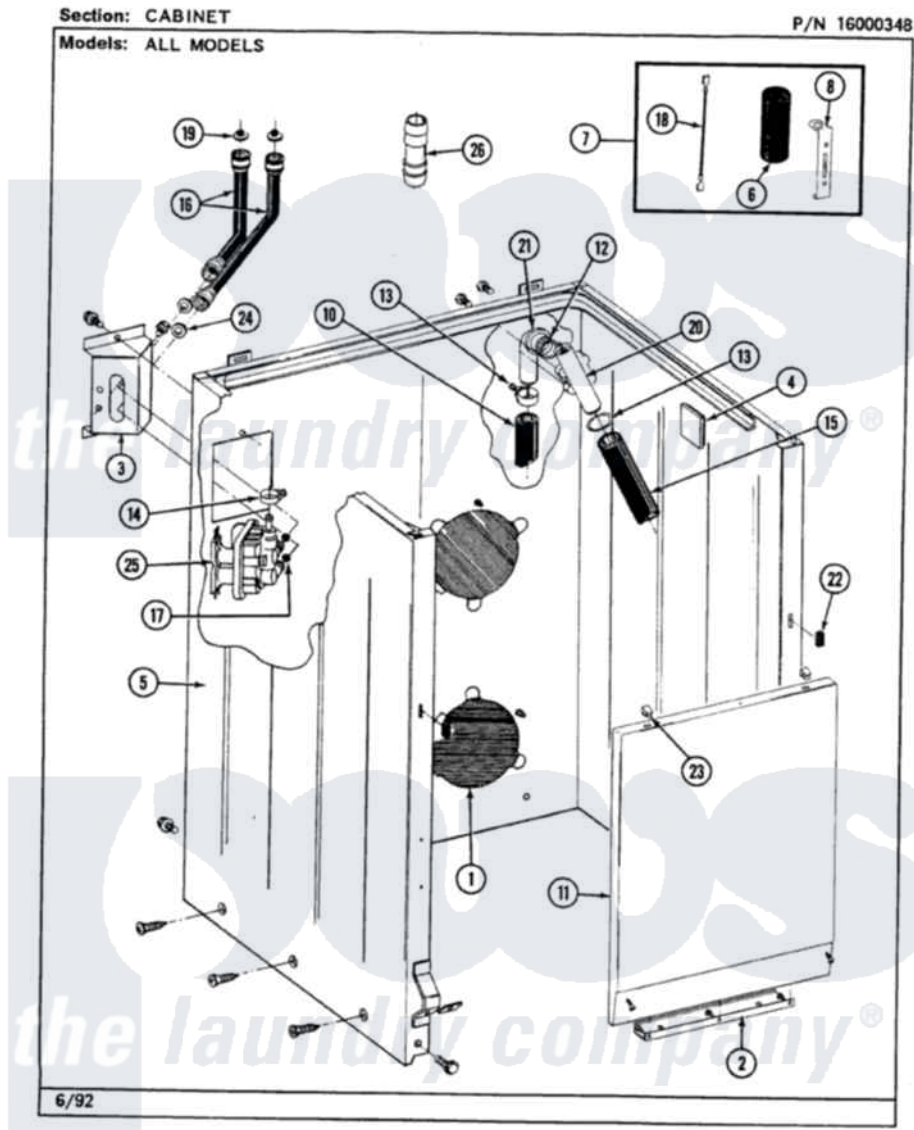

Maytag LAT8420AAW 02 - CABINET

30

Maytag [Residential Maytag LAT8420AAW Washer Parts](#) Parts Diagram 02 - CABINET
 Click on the part number to view part

Item	Original Part Number	Replaced By	Status	Part Description
1	211878		Not Available	PLATE, ACCESS
"	211294	90767		Screw, 8A X 3/8 HeX Washer Head Tapping
2	213846			Guard, Belt
"	211294	90767		Screw, 8A X 3/8 HeX Washer Head Tapping
3	212276	W10116760		Screw
"	214812	22002361		Bracket, Water Valve
4	215058			Pad, Cabinet Bumper
5	203319	22203319		Cabinet
"	204439			Screw And Fstner Assembly
"	213122	27001200		Screw
"	213121	3400111		Screw, 12-14 X 5/8
"	213007			Xfor Cabinet See Cabinet, Back
6	Y200832			Capacitor
7	206103			Capacitor Kit

8	211149		Clip, Capacitor
9	202861	202860	Inlet Hose Assembly
10	216017		Hose, Drain
"	Y059149		(7/8" I.D. CARTON OF 50 FT.)
11	212998		Not Available
12	214765		PANEL, FRONT (WHT)
13	200908	285655	Gasket, Siphon Break
14	201575		Clamp, Hose
15	214767	22001448	Clamp, Hose
16	202860		Hose, Pump
"	200672	76314	Inlet Hose Assembly
17	214337	96160	Hose, Inlet 6 Ft. Hose With Elbow
18	203237		Screen
19	200961	12001413	No. 17 Wire With Terminal
20	206638		Strainer And Washer Kit
"	Y014874		Siphon Break
21	Y216016	W10116738	Screw, Idler Arm And Sleeve
22	214376	22002331	Elbow
23	212982	22001650	Spacer, Front Panel
24	Y013783		Fastener, Spring
25	205613		Washer, Inlet Hose
"	212276	W10116760	Water Valve
26	Y216015		Screw
			Coupling, Hose