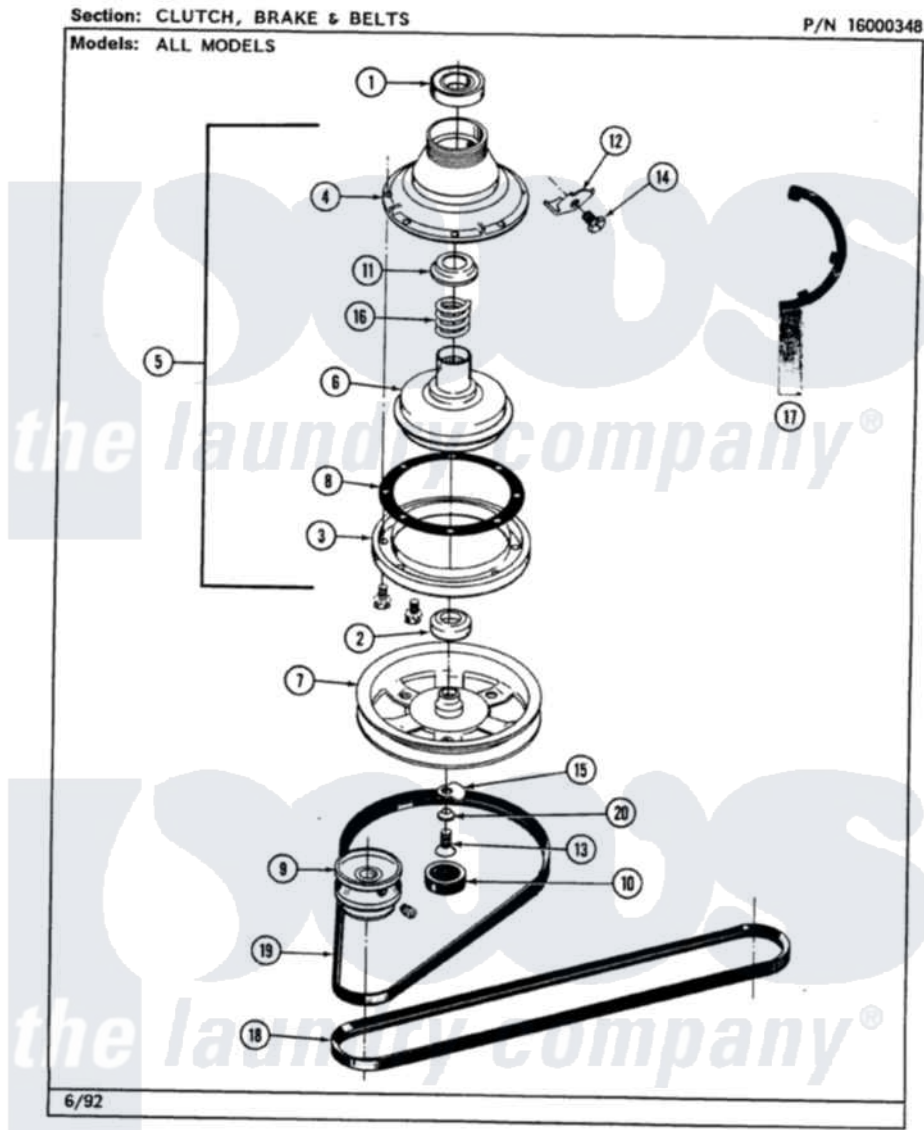

Maytag LAT8420AAW 03 - CLUTCH, BRAKE & BELTS

42

Maytag Residential Maytag LAT8420AAW Washer Parts Parts Diagram 03 - CLUTCH, BRAKE & BELTS
Click on the part number to view part

Item	Original Part Number	Replaced By	Status	Part Description
1	Y200720	22003441		Bearing, Rear
2	200835			Bearing, Brake Rotor
3	211043	6-2011900		Brake Asse
"	211000			SCREW, BRAKE DRUM (HEX HEAD)
4	211045	6-2011900		Brake Asse
5	201190	6-2011900		Brake Asse
6	201126	6-2011900		Brake Asse
7	211059	6-2301530		Pulley
8	211042	6-2011900		Brake Asse
9	Y053241			Set Screw, Motor Pulley
"	200816	6-2008160		Pulley- MO
10	211038		Not Available	CAP, OIL RETAINER
11	211039	6-2011900		Brake Asse
12	213325			Clip, Retaining
13	211375	681582		Screw
14	213326			Bolt, Sems Retaining Clip

15	211089		Lug, Stop Pulley
16	211041	6-2011900	Brake Asse
17	Y038315	038315	Tool
18	211124		Part Not Used
19	211125		V Belt, Drive Pulley
20	211090	22003555	Washer, Stop Lug