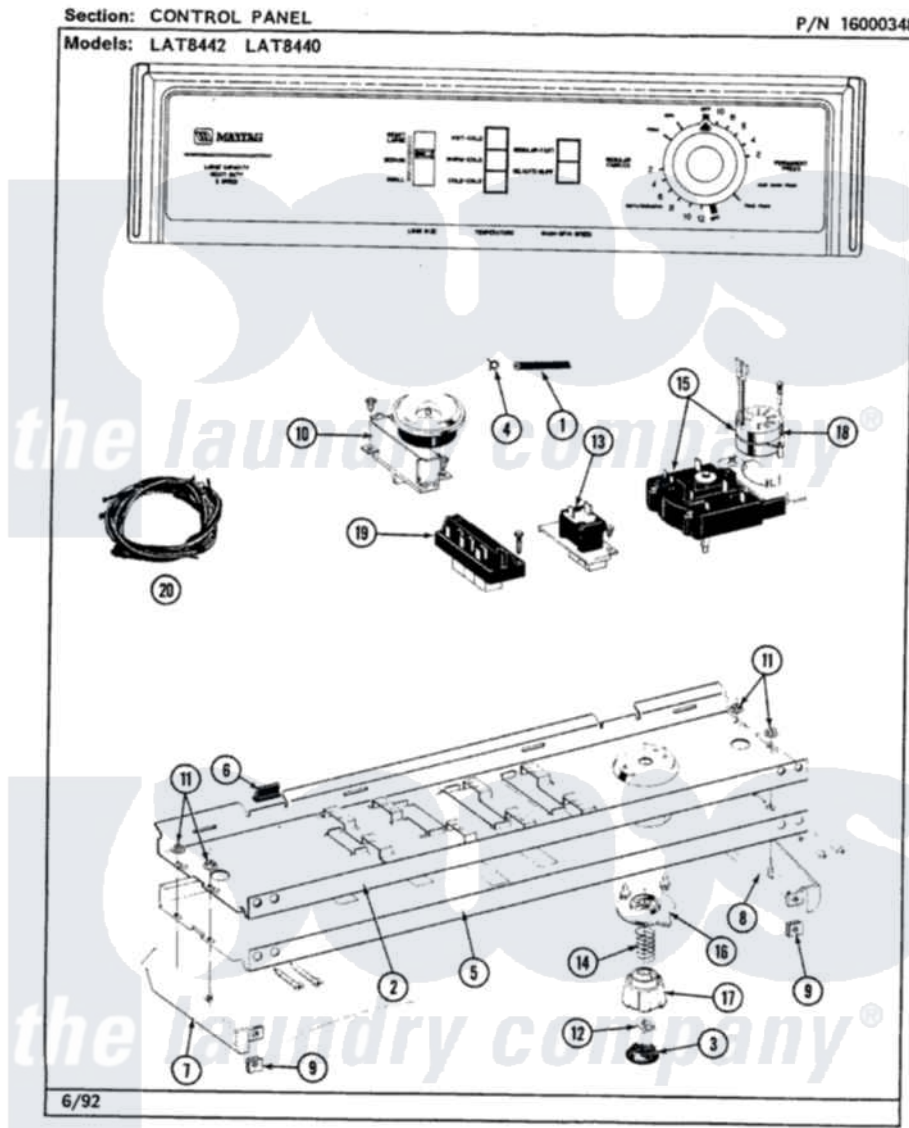

Maytag LAT8420AAW 04 - CONTROL PANEL

26

Maytag [Residential Maytag LAT8420AAW Washer Parts](#) Parts Diagram 04 - CONTROL PANEL
 Click on the part number to view part

Item	Original Part Number	Replaced By	Status	Part Description
1	212942	22001619		Tube, Water Level Switch
2	214809			Back Up Plate
"	210932			Screw, No.8 X 9/16 Ctsk Note: Screw, Inlet Duct
3	215821		Not Available	CAP, KNOB
4	410296	596669		Clamp, Manifold
5	207404		Not Available	CONTROL PANEL
"	210932			Screw, No.8 X 9/16 Ctsk Note: Screw, Inlet Duct
6	214897			Pad, Control Panel
7	207215		Not Available	END CAP LH
8	207216		Not Available	END CAP RH
9	214894			Fastener, End Cap
10	211168	W10139210		Screw, 8-18 X 5/16
"	207362		Not Available	INFINITE LEVEL PRESSURE SWITCH
11	214872			Palnut, End Cap Note: Nut, Lamp Holder

12	211605		Bezel, Timer Dial
13	213117	67006908	Screw, Ice Rack
"	207370		Speed Control Switch - 2 Butto
14	211065		Spring, Index Wheel
15	207374	Not Available	TIMER
"	213966	3400014	Screw
16	215827	Not Available	TIMER DIAL SKIRT
17	215828		Knob, Timer
18	205033	22205033	Motor- Tim
19	213117	67006908	Screw, Ice Rack
"	207368	Not Available	TEMP CONTROL SWITCH - 3 BUTTON
20	207384	Not Available	WIRE HARNESS