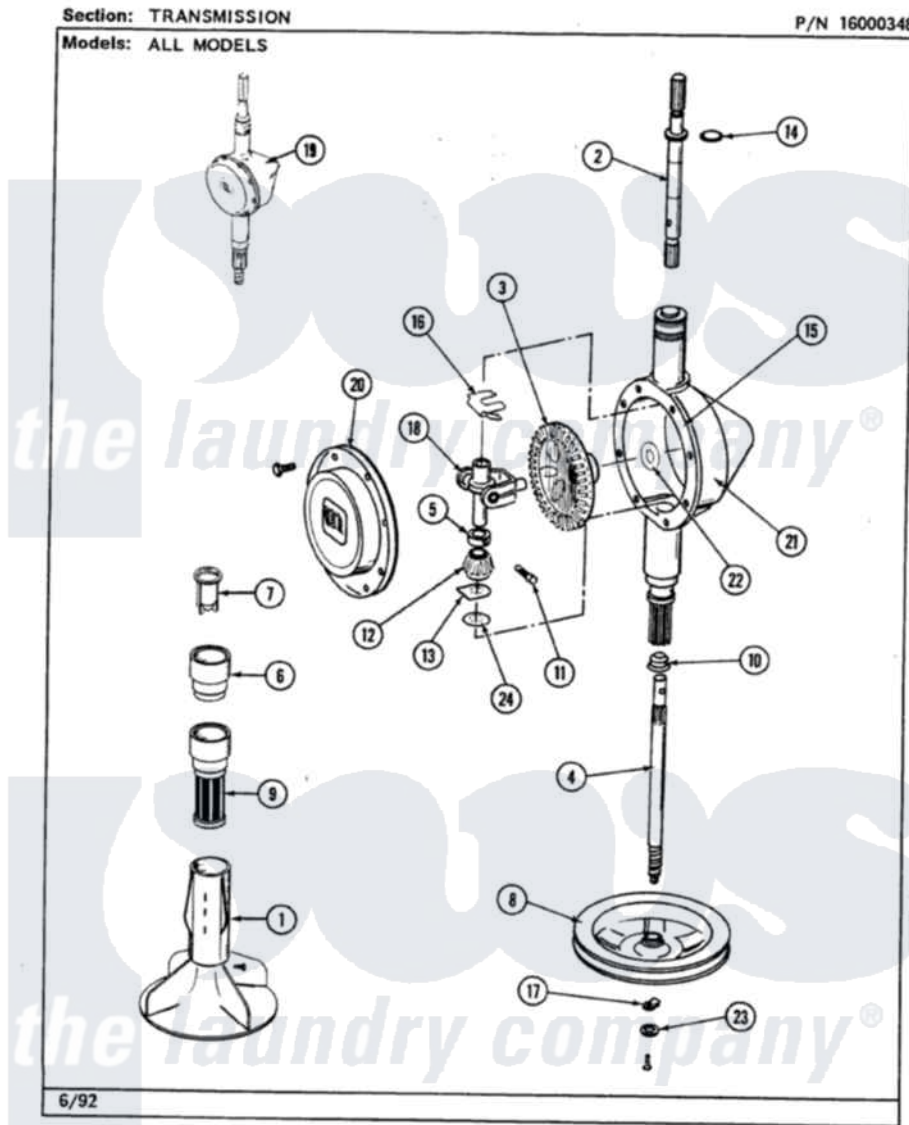

Maytag LAT8420AAW 06 - TRANSMISSION

36

Maytag [Residential Maytag LAT8420AAW Washer Parts](#) Parts Diagram 06 - TRANSMISSION
 Click on the part number to view part

Item	Original Part Number	Replaced By	Status	Part Description
1	207538			Agitator W/Lock Screw
"	206478		Not Available	SCREW & WASHER FOR AGITATOR
2	207153	6-2097820		Kit- Shaft
3	206713	6-2067130		Gear- Beve
4	215411	12001451		Ctr Shaft W/Collar Andkeeper-Sha
5	215415		Not Available	COLLAR, LOWER
8	211059	6-2301530		Pulley
9	Y207427			Lint Filter Shallow
10	206602	207843		Lip Seal Repair Kit
11	Y206629			Pin, Collar
12	215401	W10221114		Pinion
13	215395			Plate, Clutch
14	210690			Seal, Rubber
15	Y058700	675652		Adhesive
16	215581			Spring, Agitator Shaft

17	211089		Lug, Stop Pulley
"	211375	681582	Screw
18	206685	6-2066850	Yoke
19	206708	6-2097790	Transmison
20	206628		Cover, Transmission
"	215417	Not Available	SCREW, TRANSMISSION COVER
21	206625	6-2097790	Transmison
22	215394		Washer, Bevel Gear
23	211090	22003555	Washer, Stop Lug
24	211483	6-2114830	Washer- SP