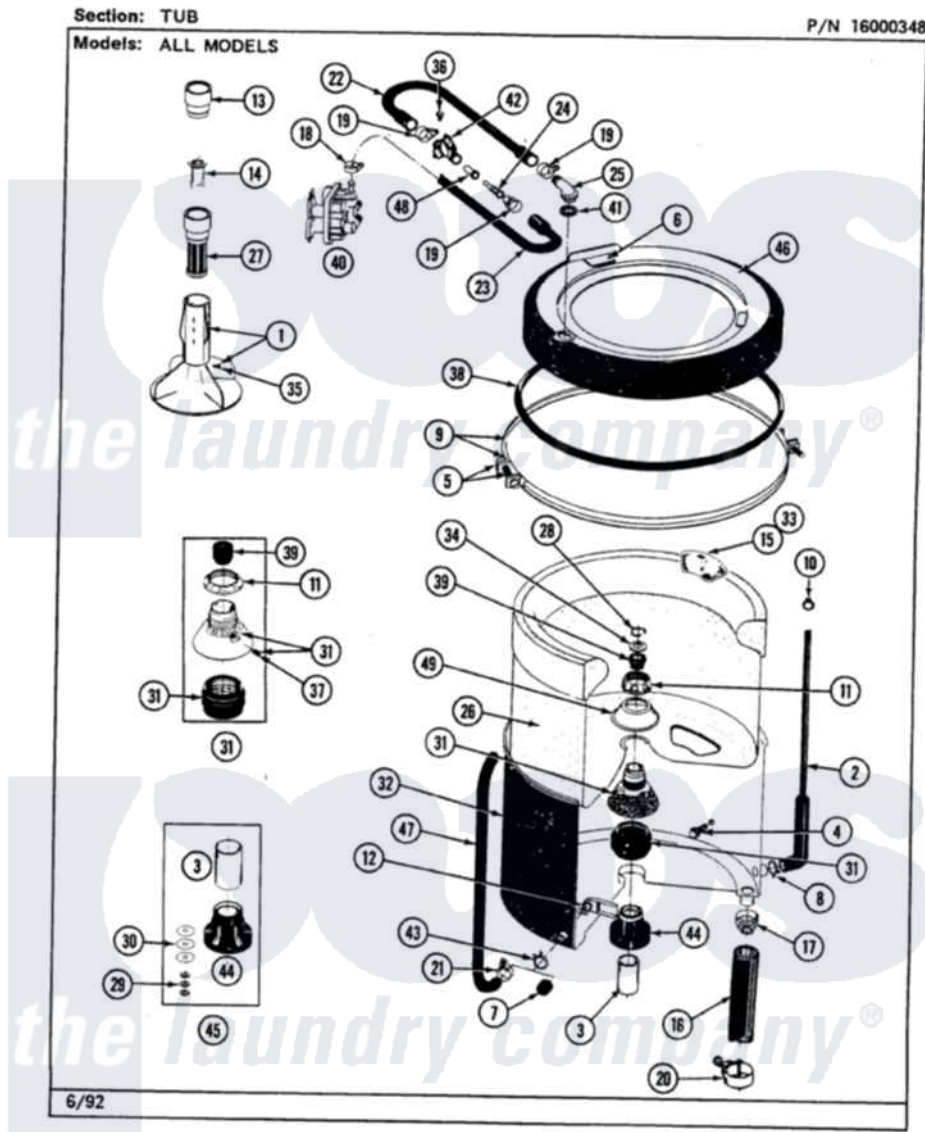

# Maytag LAT8420AAW 07 - TUB

34

Maytag [Residential Maytag LAT8420AAW Washer Parts](#) Parts Diagram 07 - TUB  
 Click on the part number to view part

Item	Original Part Number	Replaced By	Status	Part Description
1	<a href="#">207538</a>			Agitator W/Lock Screw
2	212942	<a href="#">22001619</a>		Tube, Water Level Switch
3	<a href="#">211130</a>			Bearing Liner, Tub Bearing
4	200744	<a href="#">W10175939</a>		Bolt
"	205254	<a href="#">W10175938</a>		Bolt
5	<a href="#">205529</a>			Nut And Bolt Kit For Tub Clam
6	<a href="#">215232</a>			Bumper, Unbalance
7	<a href="#">214725</a>			Cap For Spout-Outer Tub
8	<a href="#">211641</a>			Clamp, 1-1/16"
9	<a href="#">200846</a>			Clamp - Tub Cover
10	410296	<a href="#">596669</a>		Clamp, Manifold
11	211047	<a href="#">6-2110472</a>		Nut- Clamp
14	<a href="#">215733</a>			Dispensing Cup
16	<a href="#">Y212989</a>			Hose, Outer Tub To Pump
17	200900	<a href="#">616099</a>		Clamp
18	<a href="#">201575</a>			Clamp, Hose