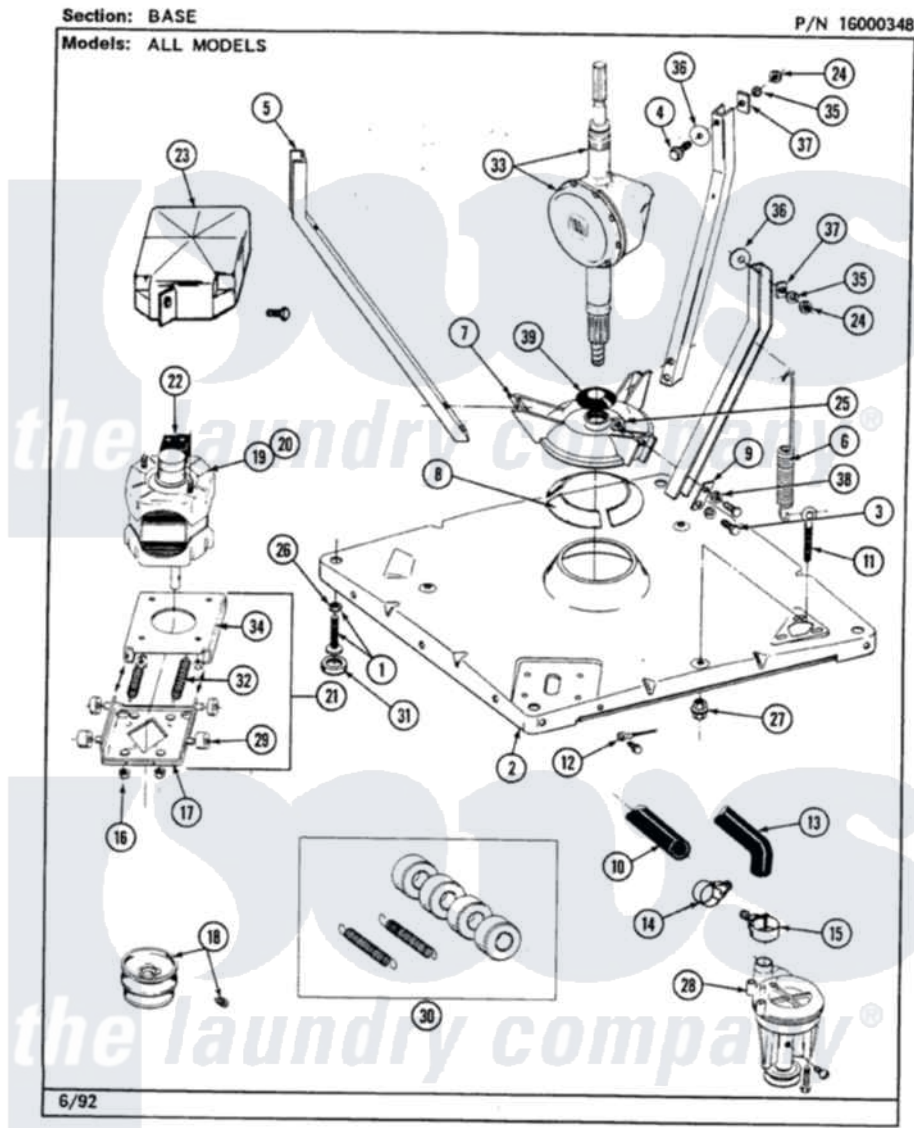

# Maytag LAT8420ABL 01 - BASE

38

Maytag Residential Maytag LAT8420ABL Washer Parts Parts Diagram 01 - BASE  
 Click on the part number to view part

Item	Original Part Number	Replaced By	Status	Part Description
1	Y302699	<a href="#">22003428</a>		Leg, Adjustable
2	<a href="#">203274</a>			Base With Damper Pads
3	<a href="#">Y015627</a>			Screw- Hex
4	205254	<a href="#">W10175938</a>		Bolt
"	200744	<a href="#">W10175939</a>		Bolt
5	213100		Not Available	PART NOT USED
6	<a href="#">213054</a>			Centering Spring - 3 Used
7	<a href="#">203725</a>			Damper W/Bolt And Clip
8	<a href="#">203956</a>			Damper Pad Kit
9	<a href="#">213073</a>			Washer, Double Brace
10	214767	<a href="#">22001448</a>		Hose, Pump
11	213120	<a href="#">216416</a>		Bolt, Eye/Centering Spring
12	210186	<a href="#">3370225</a>		Screw
"	<a href="#">204807</a>			Ground Wire, Supp. Plte To Top Cover
13	<a href="#">Y212989</a>			Hose, Outer Tub To Pump
14	200461	<a href="#">285655</a>		Clamp, Hose