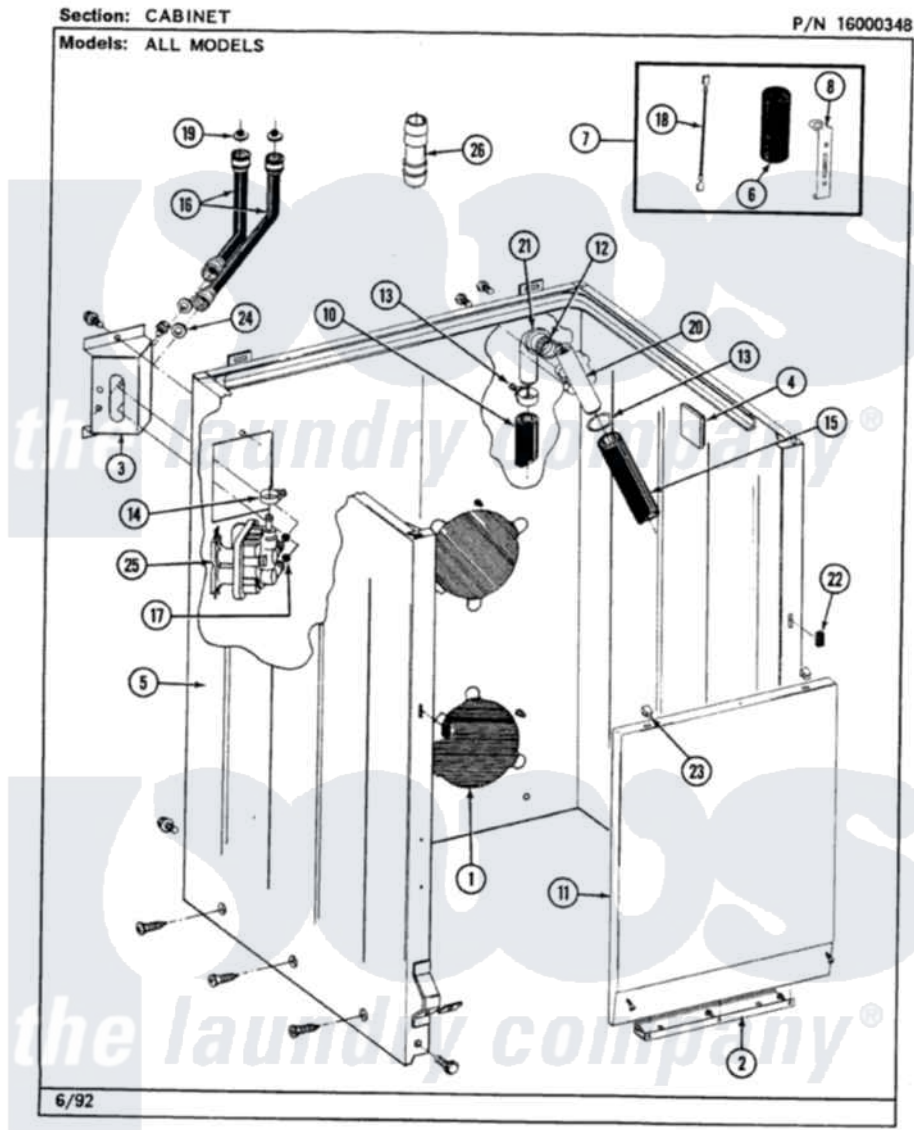

Maytag LAT8420ABL 02 - CABINET

30

Maytag Residential Maytag LAT8420ABL Washer Parts Parts Diagram 02 - CABINET
Click on the part number to view part

Item	Original Part Number	Replaced By	Status	Part Description
1	211878		Not Available	PLATE, ACCESS
"	211294	90767		Screw, 8A X 3/8 HeX Washer Head Tapping
2	213846			Guard, Belt
"	211294	90767		Screw, 8A X 3/8 HeX Washer Head Tapping
3	212276	W10116760		Screw
"	214812	22002361		Bracket, Water Valve
4	215058			Pad, Cabinet Bumper
5	203319L		Not Available	(ALMOND)
"	204439			Screw And Fstner Assembly
"	213122	27001200		Screw
"	213121	3400111		Screw, 12-14 X 5/8
"	213007			Xfor Cabinet See Cabinet, Back
6	Y200832			Capacitor
7	206103			Capacitor Kit