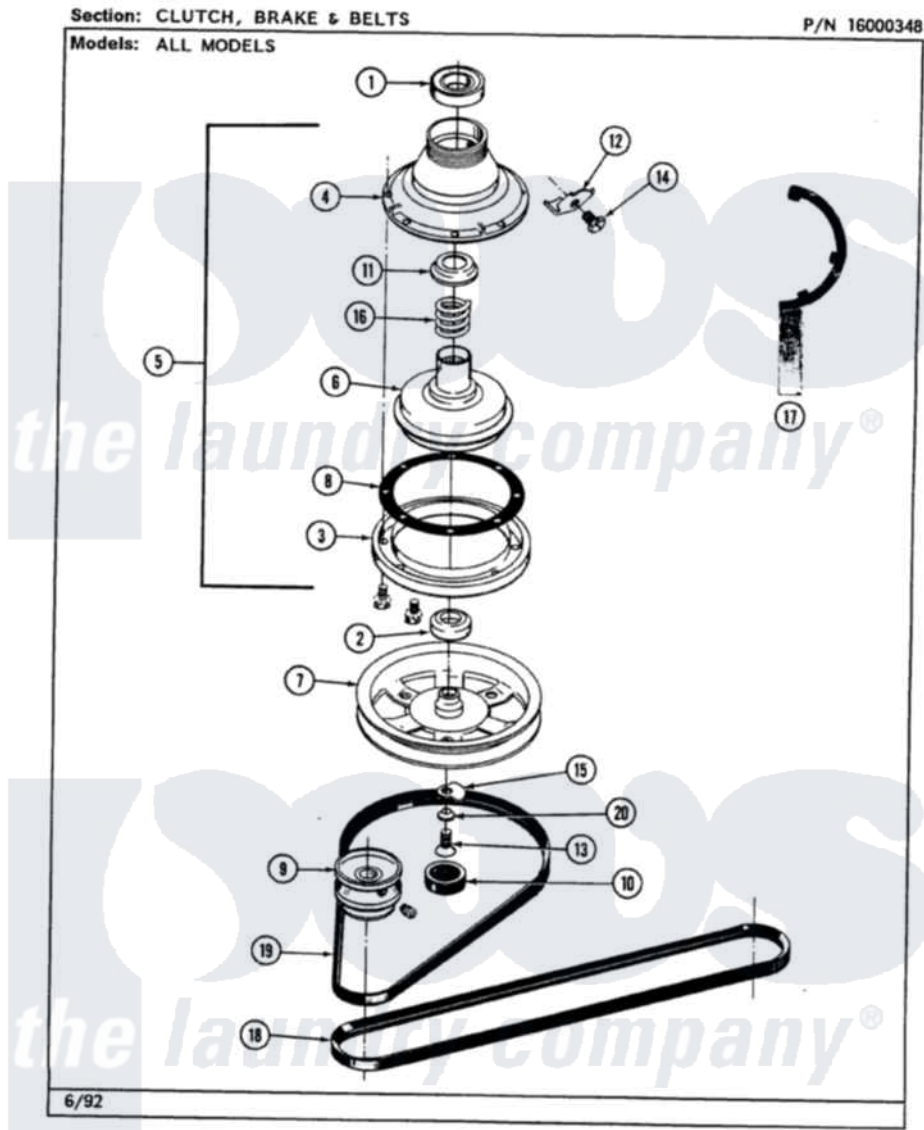

Maytag LAT8420ABL 03 - CLUTCH, BRAKE & BELTS

42

Maytag Residential Maytag LAT8420ABL Washer Parts Parts Diagram 03 - CLUTCH, BRAKE & BELTS
 Click on the part number to view part

Item	Original Part Number	Replaced By	Status	Part Description
1	Y200720	22003441		Bearing, Rear
2	200835			Bearing, Brake Rotor
3	211043	6-2011900		Brake Asse
"	211000			SCREW, BRAKE DRUM (HEX HEAD)
4	211045	6-2011900		Brake Asse
5	201190	6-2011900		Brake Asse
6	201126	6-2011900		Brake Asse
7	211059	6-2301530		Pulley
8	211042	6-2011900		Brake Asse
9	Y053241			Set Screw, Motor Pulley
"	200816	6-2008160		Pulley- MO
10	211038		Not Available	CAP, OIL RETAINER
11	211039	6-2011900		Brake Asse
12	213325			Clip, Retaining
13	211375	681582		Screw
14	213326			Bolt, Sems Retaining Clip

15	211089		Lug, Stop Pulley
16	211041	6-2011900	Brake Asse
17	Y038315	038315	Tool
18	211124		Part Not Used
19	211125		V Belt, Drive Pulley
20	211090	22003555	Washer, Stop Lug