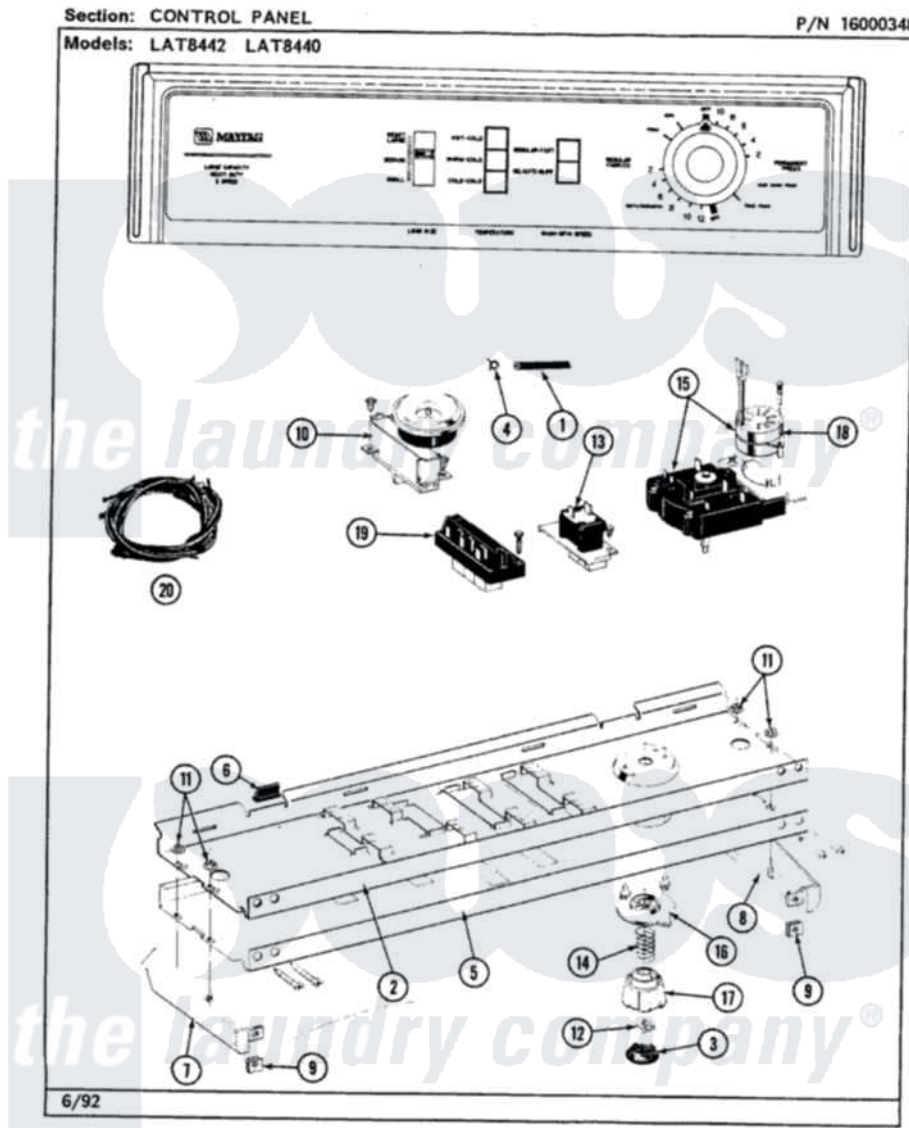

Maytag LAT8420ABL 04 - CONTROL PANEL

26

Maytag [Residential Maytag LAT8420ABL Washer Parts](#) Parts Diagram 04 - CONTROL PANEL
 Click on the part number to view part

Item	Original Part Number	Replaced By	Status	Part Description
1	212942	22001619		Tube, Water Level Switch
2	214809			Back Up Plate
"	210932			Screw, No.8 X 9/16 Ctsk Note: Screw, Inlet Duct
3	215821		Not Available	CAP, KNOB
4	410296	596669		Clamp, Manifold
5	207404		Not Available	CONTROL PANEL
"	210932			Screw, No.8 X 9/16 Ctsk Note: Screw, Inlet Duct
6	214897			Pad, Control Panel
7	207215		Not Available	END CAP LH
8	207216		Not Available	END CAP RH
9	214894			Fastener, End Cap
10	211168	W10139210		Screw, 8-18 X 5/16
"	207362		Not Available	INFINITE LEVEL PRESSURE SWITCH
11	214872			Palnut, End Cap Note: Nut, Lamp Holder

12	211605		Bezel, Timer Dial
13	213117	67006908	Screw, Ice Rack
"	207370		Speed Control Switch - 2 Butto
14	211065		Spring, Index Wheel
15	207374	Not Available	TIMER
"	213966	3400014	Screw
16	215827	Not Available	TIMER DIAL SKIRT
17	215828		Knob, Timer
18	205033	22205033	Motor- Tim
19	213117	67006908	Screw, Ice Rack
"	207368	Not Available	TEMP CONTROL SWITCH - 3 BUTTON
20	207384	Not Available	WIRE HARNESS