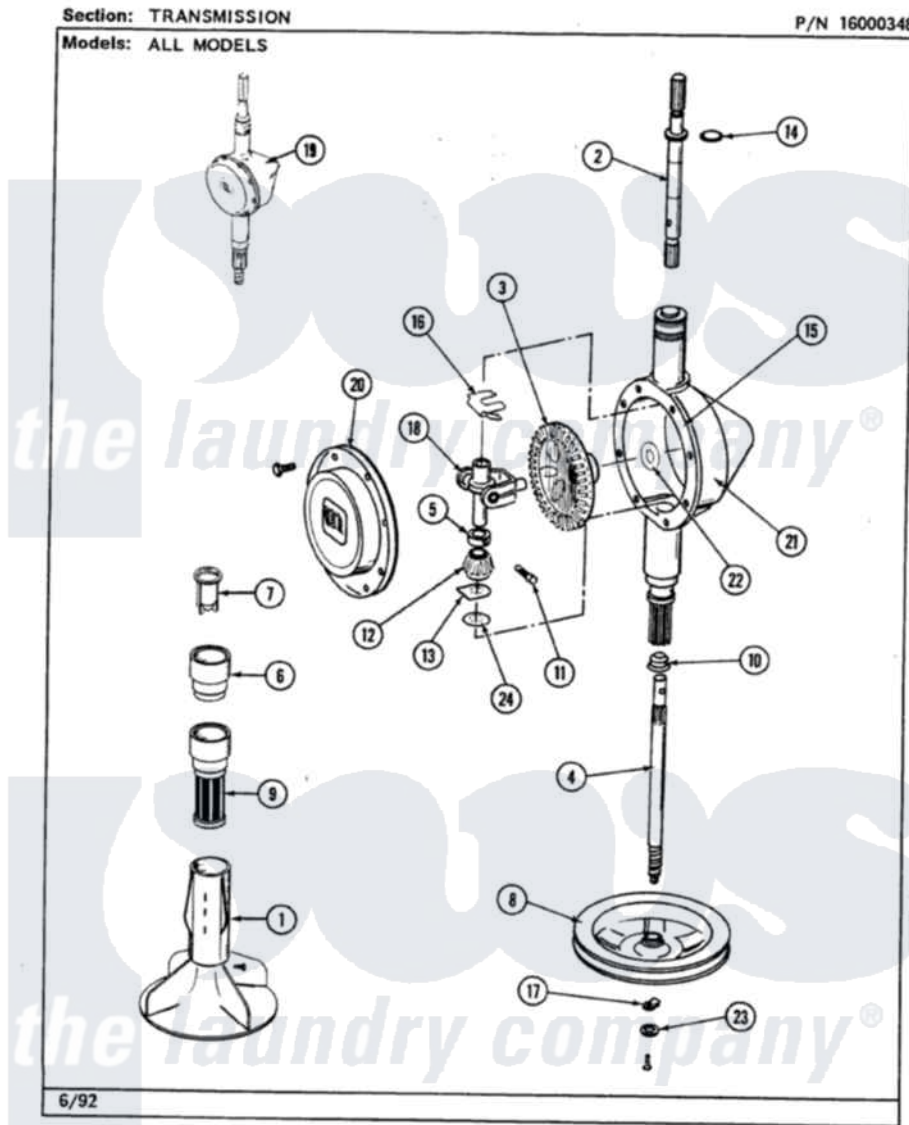

Maytag LAT8420ABL 06 - TRANSMISSION

36

Maytag Residential Maytag LAT8420ABL Washer Parts Parts Diagram 06 - TRANSMISSION
 Click on the part number to view part

Item	Original Part Number	Replaced By	Status	Part Description
1	207538			Agitator W/Lock Screw
"	206478		Not Available	SCREW & WASHER FOR AGITATOR
2	207153	6-2097820		Kit- Shaft
3	206713	6-2067130		Gear- Beve
4	215411	12001451		Ctr Shaft W/Collar Andkeeper-Sha
5	215415		Not Available	COLLAR, LOWER
8	211059	6-2301530		Pulley
9	Y207427			Lint Filter Shallow
10	206602	207843		Lip Seal Repair Kit
11	Y206629			Pin, Collar
12	215401	W10221114		Pinion
13	215395			Plate, Clutch
14	210690			Seal, Rubber
15	Y058700	675652		Adhesive
16	215581			Spring, Agitator Shaft

17	211089		Lug, Stop Pulley
"	211375	681582	Screw
18	206685	6-2066850	Yoke
19	206708	6-2097790	Transmison
20	206628		Cover, Transmission
"	215417	Not Available	SCREW, TRANSMISSION COVER
21	206625	6-2097790	Transmison
22	215394		Washer, Bevel Gear
23	211090	22003555	Washer, Stop Lug
24	211483	6-2114830	Washer- SP