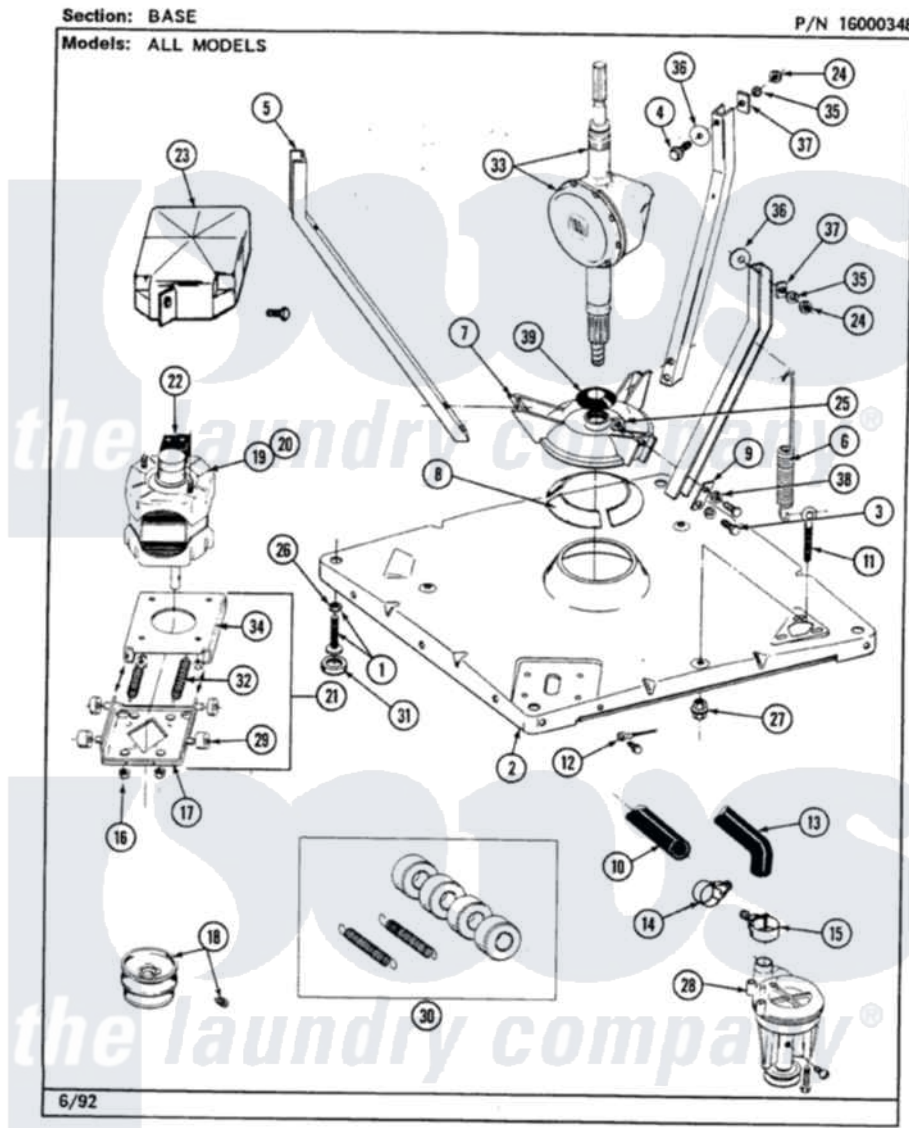

Maytag LAT8420ABW 01 - BASE

38

Maytag [Residential Maytag LAT8420ABW Washer Parts](#) Parts Diagram 01 - BASE
 Click on the part number to view part

Item	Original Part Number	Replaced By	Status	Part Description
1	Y302699	22003428		Leg, Adjustable
2	203274			Base With Damper Pads
3	Y015627			Screw- Hex
4	205254	W10175938		Bolt
"	200744	W10175939		Bolt
5	213100		Not Available	PART NOT USED
6	213054			Centering Spring - 3 Used
7	203725			Damper W/Bolt And Clip
8	203956			Damper Pad Kit
9	213073			Washer, Double Brace
10	214767	22001448		Hose, Pump
11	213120	216416		Bolt, Eye/Centering Spring
12	210186	3370225		Screw
"	204807			Ground Wire, Supp. Plte To Top Cover
13	Y212989			Hose, Outer Tub To Pump
14	200461	285655		Clamp, Hose

15	202574	3367052	Clamp, Hose
16	Y311426	3400029	Nut, Adapter Plate
17	205908		Motor Mount Assembly
18	200816	6-2008160	Pulley- MO
"	Y053241		Set Screw, Motor Pulley
20	201807	12002353	Motor-Drve
21	205999		Motor Mount Assembly
22	205134	Not Available	MOTOR EXTERNAL START SWITCH
"	205131		Switch, Motor External Start
"	205133	Not Available	(PROD. IDNo. 2-1664-8 & 2-5463)
"	206504		Motor External Start Switch
"	206505	Not Available	PROD. No.201664-15, & No.205463-3.
"	205132	Not Available	SWITCH, MOTOR EXTERNAL START No.201664-14,205463-4 & 201800-4
23	213121	3400111	Screw, 12-14 X 5/8
"	215098		Shield, Motor
24	Y052734		Nut, Carrage Bolts And Bracket
25	Y052785		Nut, Brace To Damper
26	210385		Lock Nut For Adjustable Leg
27	211949		Nut, Adjustment Eyebolt
28	202203	6-2022030	Pump As Pa
"	211880		Screw, HeX Head No.10 X 1/2 Inc
"	Y015408	22003235	Screw, Bearing Insert
29	204998	205000	Roller And Spring Kit 4+Spr
30	205000		Roller And Spring Kit 4+Spr
31	210684		Foot, Adjustable Leg
32	202718		Springs, Tension
33	206708	6-2097790	Transmison
34	214956		Motor Mount Assembly
35	Y054867		Washer, Lock
36	211100		Washer, Outer Tub
37	212979	Not Available	WASHER, TUB BRACE
38	911852	486009	Lockwasher
39	211028	22001586	Deflector, Water