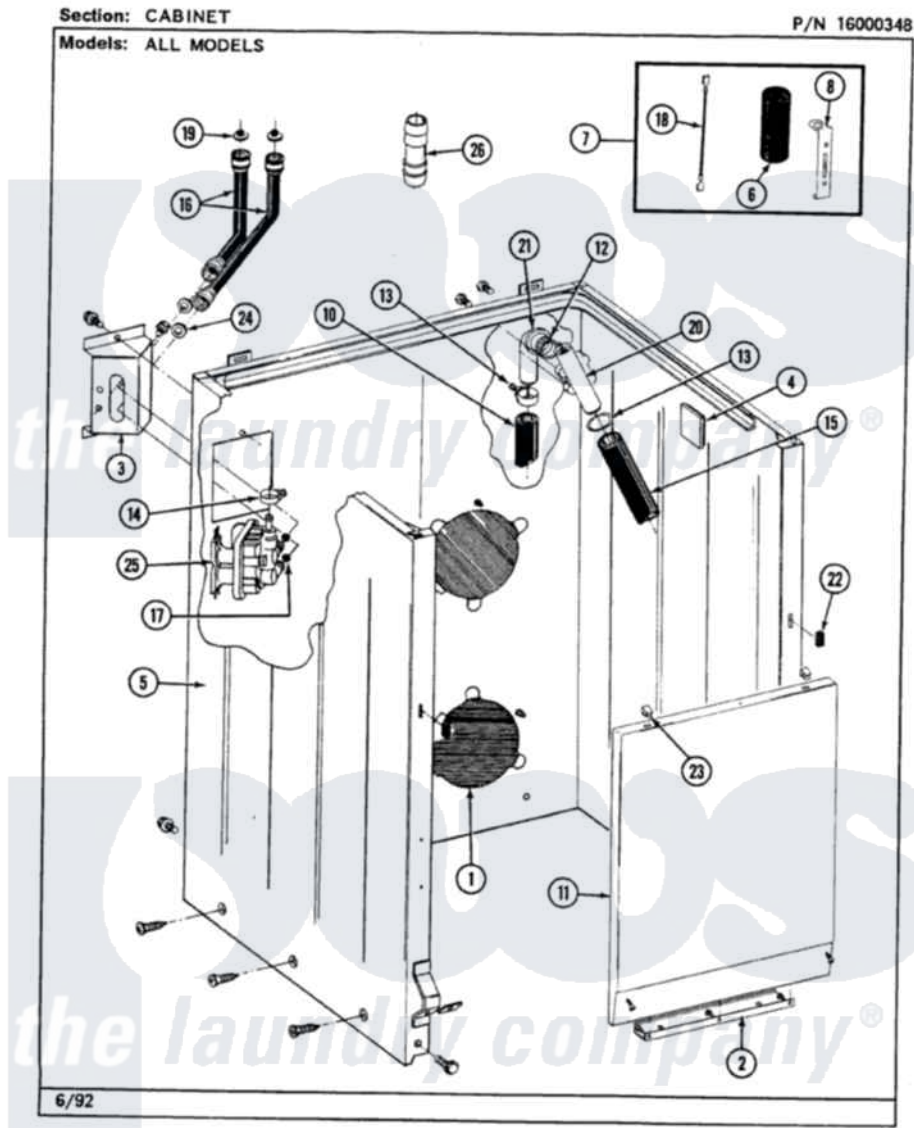

Maytag LAT8420ABW 02 - CABINET

30

Maytag [Residential Maytag LAT8420ABW Washer Parts](#) Parts Diagram 02 - CABINET
 Click on the part number to view part

Item	Original Part Number	Replaced By	Status	Part Description
1	211878		Not Available	PLATE, ACCESS
"	211294	90767		Screw, 8A X 3/8 HeX Washer Head Tapping
2	213846			Guard, Belt
"	211294	90767		Screw, 8A X 3/8 HeX Washer Head Tapping
3	212276	W10116760		Screw
"	214812	22002361		Bracket, Water Valve
4	215058			Pad, Cabinet Bumper
5	203319	22203319		Cabinet
"	204439			Screw And Fstner Assembly
"	213122	27001200		Screw
"	213121	3400111		Screw, 12-14 X 5/8
"	213007			Xfor Cabinet See Cabinet, Back
6	Y200832			Capacitor
7	206103			Capacitor Kit

8	211149		Clip, Capacitor
9	202861	202860	Inlet Hose Assembly
10	216017		Hose, Drain
"	Y059149		(7/8" I.D. CARTON OF 50 FT.)
11	212998		Not Available
			PANEL, FRONT (WHT)
12	214765		Gasket, Siphon Break
13	200908	285655	Clamp, Hose
14	201575		Clamp, Hose
15	214767	22001448	Hose, Pump
16	202860		Inlet Hose Assembly
"	200672	76314	Hose, Inlet 6 Ft. Hose With Elbow
17	214337	96160	Screen
18	203237		No. 17 Wire With Terminal
19	200961	12001413	Strainer And Washer Kit
20	206638		Siphon Break
"	Y014874		Screw, Idler Arm And Sleeve
21	Y216016	W10116738	Elbow
22	214376	22002331	Spacer, Front Panel
23	212982	22001650	Fastener, Spring
24	Y013783		Washer, Inlet Hose
25	205613		Water Valve
"	212276	W10116760	Screw
26	Y216015		Coupling, Hose