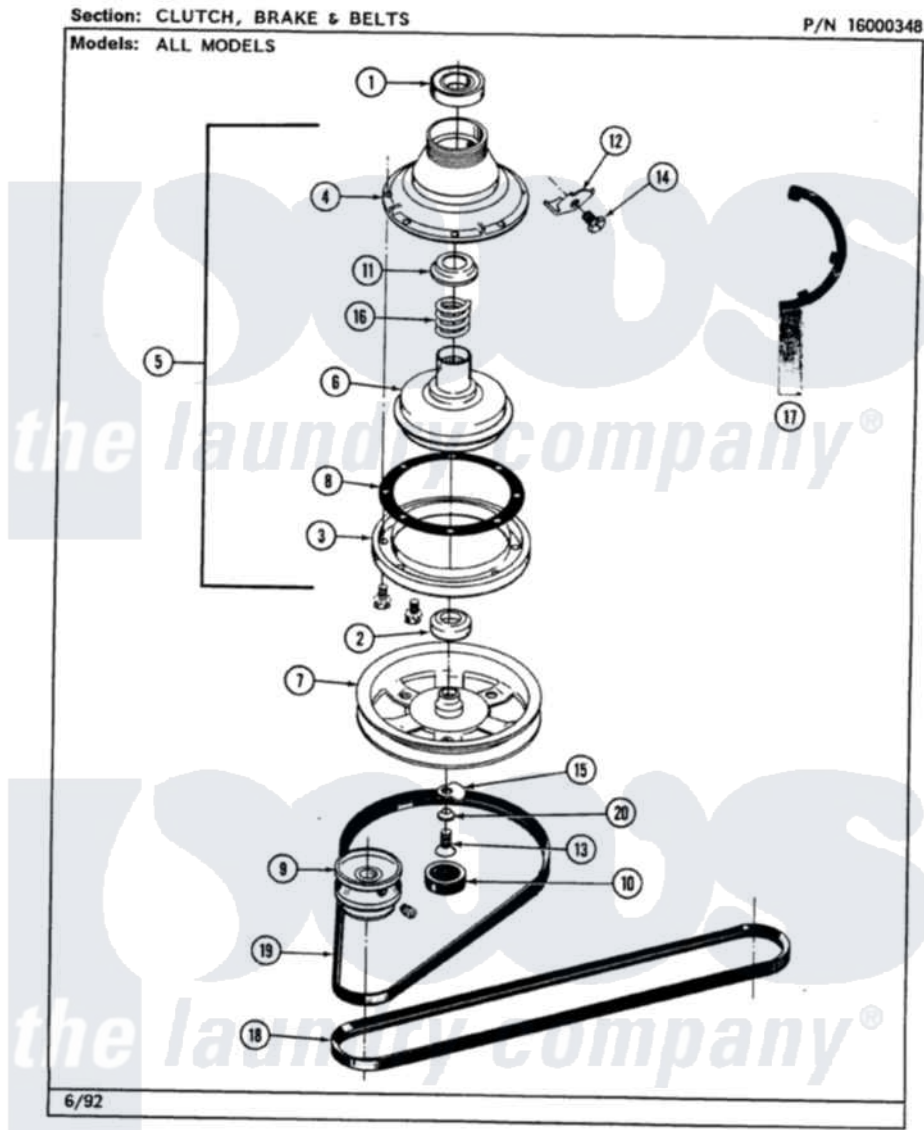

Maytag LAT8420ABW 03 - CLUTCH, BRAKE & BELTS

42

Maytag Residential Maytag LAT8420ABW Washer Parts Parts Diagram 03 - CLUTCH, BRAKE & BELTS
 Click on the part number to view part

| Item | Original Part Number | Replaced By | Status | Part Description |
|------|-------------------------|---------------------------|---------------|------------------------------|
| 1 | Y200720 | 22003441 | | Bearing, Rear |
| 2 | 200835 | | | Bearing, Brake Rotor |
| 3 | 211043 | 6-2011900 | | Brake Asse |
| " | 211000 | | | SCREW, BRAKE DRUM (HEX HEAD) |
| 4 | 211045 | 6-2011900 | | Brake Asse |
| 5 | 201190 | 6-2011900 | | Brake Asse |
| 6 | 201126 | 6-2011900 | | Brake Asse |
| 7 | 211059 | 6-2301530 | | Pulley |
| 8 | 211042 | 6-2011900 | | Brake Asse |
| 9 | Y053241 | | | Set Screw, Motor Pulley |
| " | 200816 | 6-2008160 | | Pulley- MO |
| 10 | 211038 | | Not Available | CAP, OIL RETAINER |
| 11 | 211039 | 6-2011900 | | Brake Asse |
| 12 | 213325 | | | Clip, Retaining |
| 13 | 211375 | 681582 | | Screw |
| 14 | 213326 | | | Bolt, Sems Retaining Clip |

| | | | |
|----|------------------------|---------------------------|----------------------|
| 15 | 211089 | | Lug, Stop Pulley |
| 16 | 211041 | 6-2011900 | Brake Asse |
| 17 | Y038315 | 038315 | Tool |
| 18 | 211124 | | Part Not Used |
| 19 | 211125 | | V Belt, Drive Pulley |
| 20 | 211090 | 22003555 | Washer, Stop Lug |