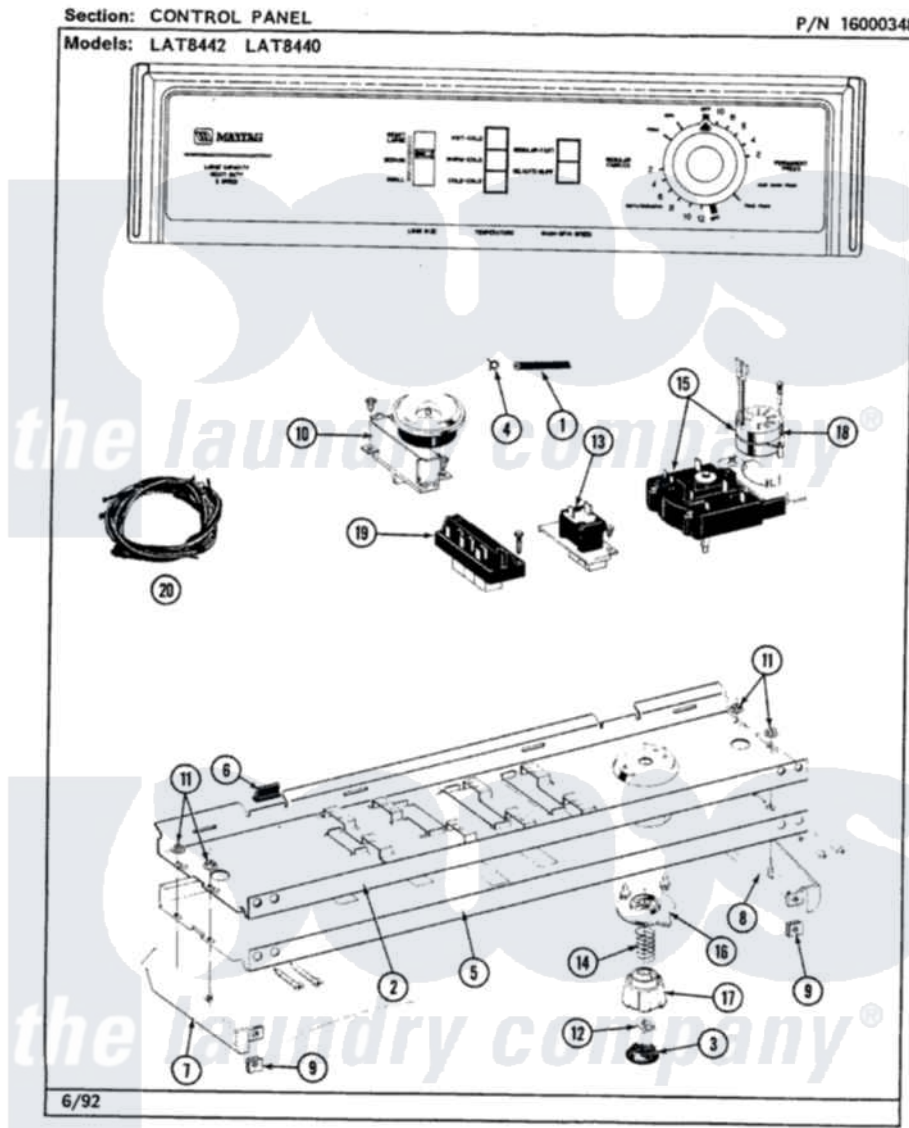

# Maytag LAT8420ABW 04 - CONTROL PANEL

26

Maytag [Residential Maytag LAT8420ABW Washer Parts](#) Parts Diagram 04 - CONTROL PANEL  
 Click on the part number to view part

Item	Original Part Number	Replaced By	Status	Part Description
1	212942	<a href="#">22001619</a>		Tube, Water Level Switch
2	<a href="#">214809</a>			Back Up Plate
"	<a href="#">210932</a>			Screw, No.8 X 9/16 Ctsk Note: Screw, Inlet Duct
3	215821		Not Available	CAP, KNOB
4	410296	<a href="#">596669</a>		Clamp, Manifold
5	207404		Not Available	CONTROL PANEL
"	<a href="#">210932</a>			Screw, No.8 X 9/16 Ctsk Note: Screw, Inlet Duct
6	<a href="#">214897</a>			Pad, Control Panel
7	207215		Not Available	END CAP LH
8	207216		Not Available	END CAP RH
9	<a href="#">214894</a>			Fastener, End Cap
10	211168	<a href="#">W10139210</a>		Screw, 8-18 X 5/16
"	207362		Not Available	INFINITE LEVEL PRESSURE SWITCH
11	<a href="#">214872</a>			Palnut, End Cap Note: Nut, Lamp Holder

12	<a href="#">211605</a>		Bezel, Timer Dial
13	213117	<a href="#">67006908</a>	Screw, Ice Rack
"	<a href="#">207370</a>		Speed Control Switch - 2 Butto
14	<a href="#">211065</a>		Spring, Index Wheel
15	207374	Not Available	TIMER
"	213966	<a href="#">3400014</a>	Screw
16	215827	Not Available	TIMER DIAL SKIRT
17	<a href="#">215828</a>		Knob, Timer
18	205033	<a href="#">22205033</a>	Motor- Tim
19	213117	<a href="#">67006908</a>	Screw, Ice Rack
"	207368	Not Available	TEMP CONTROL SWITCH - 3 BUTTON
20	207384	Not Available	WIRE HARNESS