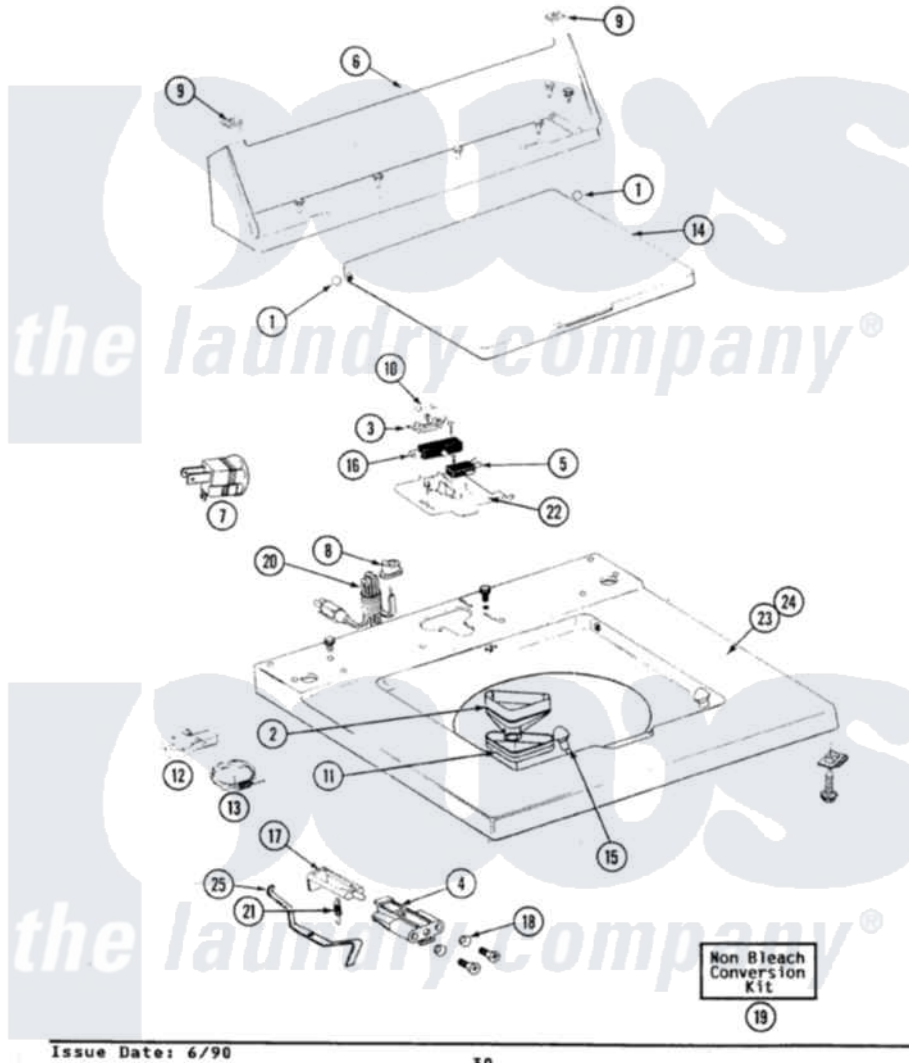

Maytag LAT8420ABW 05 - TOP

SECTION: TOP COVER, CONSOLE & LID SWITCH
 MODEL: ALL MODELS

Issue Date: 6/90

30

Maytag [Residential Maytag LAT8420ABW Washer Parts](#) Parts Diagram 05 - TOP
 Click on the part number to view part

Item	Original Part Number	Replaced By	Status	Part Description
1	211726			Hinge, Ball Lid
2	215577			Bleach Inlet White
3	207167			Block, Fuse
"	215705	Y311711		Screw, Fuse Block
4	910182	25-7809		Screw, No.6-20 1/2 Flthd Torx
"	214279	204968		Plunger And Bracket Assembly--W
5	207166			Switch, Check
"	22001352			Screw, Check Switch
6	205635			Console
"	211294	90767		Screw, 8A X 3/8 HeX Washer Head Tapping
"	Y313559			Screw
7	Y201808			Converter
8	211881			Grommet, Cord Part Not Used-Gas Models Only
9	215075			Fastener, Control Panel To Console

10	207168	22001682	Switch Assembly, Lid W/4amp Fuse
11	214436		Gasket
12	301548		Clamp, Ground Wire
13	311155		Ground Wire And Clamp
14	216073		LID (WHITE)
15	212716		Bumper, Lid
16	205415	279347	Switch-Lid
"	213501		Screw, No.6-20 X 1-1/8 Inch
17	215700	Not Available	LID SWITCH PLUNGER
18	211500		Washer, Bracket To Top Cover
19	205997		Non-Bleach Conversion Kit
20	204590		Cord, Power
"	210186	3370225	Screw
21	213720		Spring, Lid Switch
22	207159	489355	Screw, 8 X 1/2
"	Y215699	22001678	Bracket, Switch And Fuse
23	210186	3370225	Screw
"	204445		Screw And Fastener Assembly
24	210186	3370225	Screw
"	204445		Screw And Fastener Assembly
"	207172		Top Cover
25	215704		Lever, Unbalance