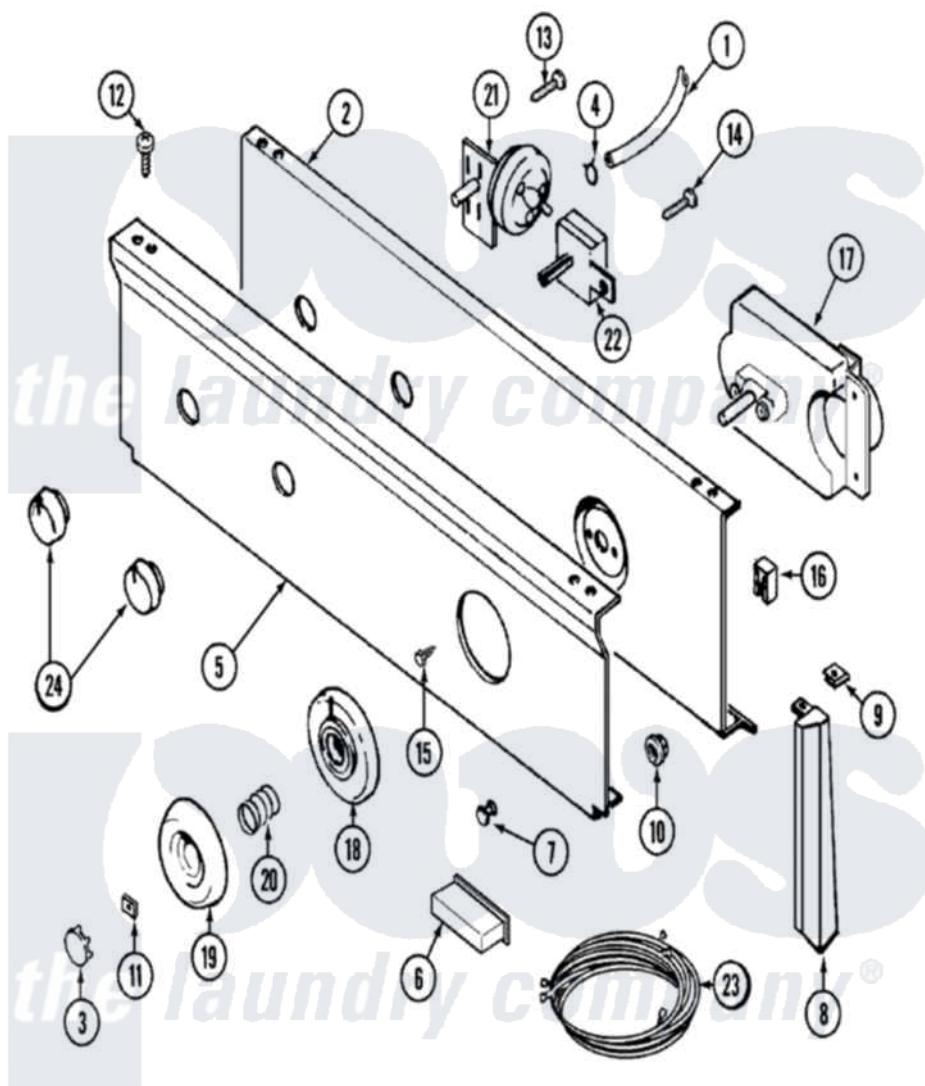

Maytag LAT8424AAE 04 - CONTROL PANEL

Maytag [Residential Maytag LAT8424AAE Washer Parts](#) Parts Diagram 04 - CONTROL PANEL
 Click on the part number to view part

Item	Original Part Number	Replaced By	Status	Part Description
1	22001036	22001619		Tube, Water Level Switch
2	315483	3370225		Screw
"	204807			Ground Wire, Supp. Plte To Top Cover
"	22001132			Plate, Support
3	216250	22001446		Cap, Knob
4	410296	596669		Clamp, Manifold
5	22001230			Panel, Control
6	214897			Pad, Control Panel
8	22001291			End Cap, Control Panel
"	22001289		Not Available	END CAP, CTRL. PNL. (LT-WHT)
9	214894			Fastener, End Cap
10	214872			Palnut, End Cap Note: Nut, Lamp Holder
11	211605			Bezel, Timer Dial
12	210932			Screw, No.8 X 9/16 Ctsk Note: Screw, Inlet Duct

13	211168	W10139210	Screw, 8-18 X 5/16
14	211168	W10139210	Screw, 8-18 X 5/16
15	216412		Screw, Bracket To Timer
17	22001254	22001638	Timer
18	22001265		Bezel, Timer Knob
19	22001198	Not Available	KNOB, TIMER (WHT)
20	211065		Spring, Index Wheel
21	208202		Switch, Pressure
22	208281	Not Available	SWITCH, TEMP (4POSITION)
23	22001312	Not Available	WIRE HARNESS, MAIN
24	22001268	Not Available	KNOB ASSY. (WHT)