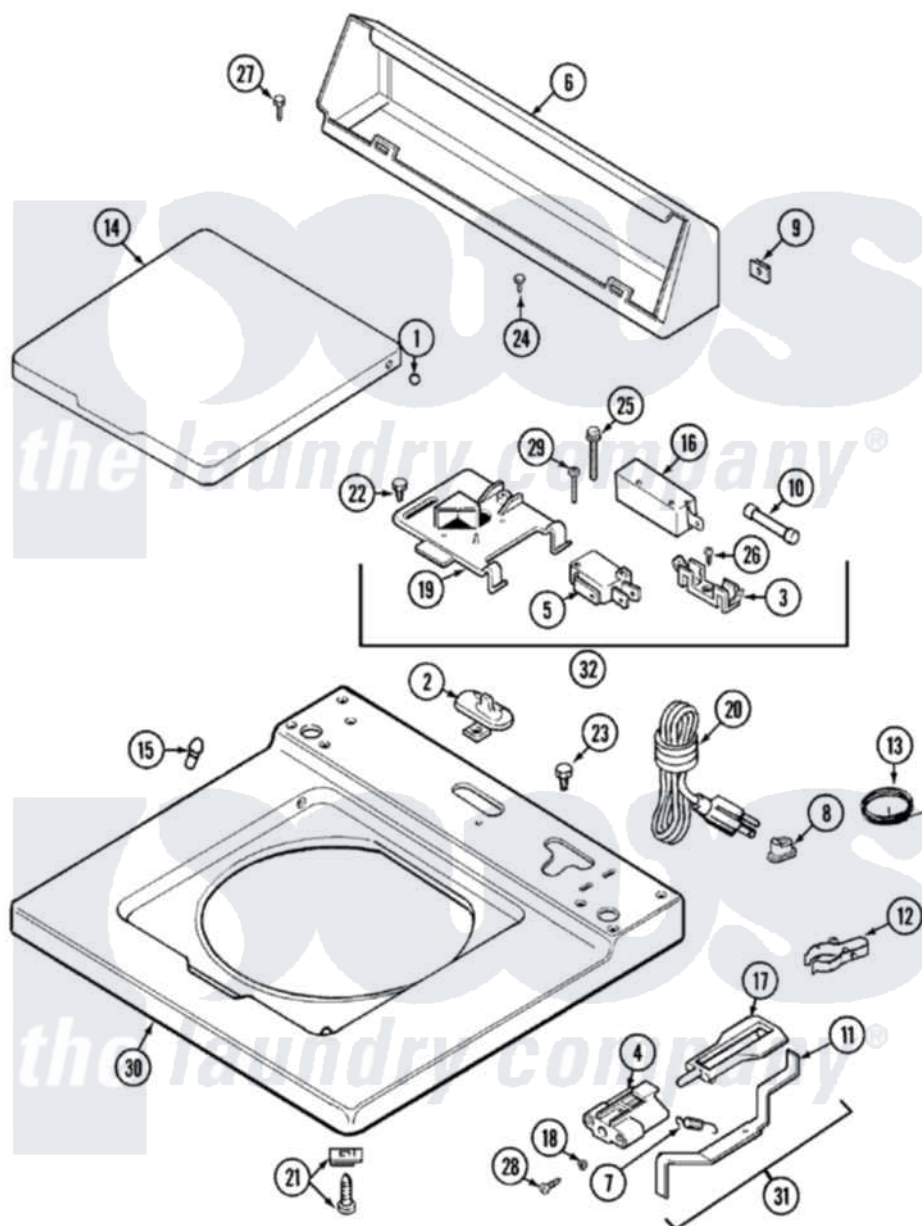

Maytag LAT8424AAE 05 - TOP

Maytag [Residential Maytag LAT8424AAE Washer Parts](#) Parts Diagram 05 - TOP
 Click on the part number to view part

Item	Original Part Number	Replaced By	Status	Part Description
1	211726			Hinge, Ball Lid
2	207159	489355		Screw, 8 X 1/2
"	22001298			Cap, Top Cover
3	207167			Block, Fuse
4	216256		Not Available	BRACKET, UNBALANCE
5	207166			Switch, Check
6	205635			Console
7	213720			Spring, Lid Switch
8	211881			Grommet, Cord Part Not Used-Gas Models Only
9	215075			Fastener, Control Panel To Console
10	207168	22001682		Switch Assembly, Lid W/4amp Fuse
11	22001136			Lever, Unbalance
12	301548			Clamp, Ground Wire
13	204807			Ground Wire, Supp. Plite To Top Cover

14	22001028	22001893	Lid
"	22001206	22001893	Lid
15	212716		Bumper, Lid
16	205415	279347	Switch-Lid
17	216255		Plunger, Lid Switch
18	211500		Washer, Bracket To Top Cover
19	Y215699	22001678	Bracket, Switch And Fuse
20	208194	22003062	Cord, Power
21	204445		Screw And Fastener Assembly
22	207159	489355	Screw, 8 X 1/2
23	315483	3370225	Screw
24	216423	3370225	Screw
25	213501		Screw, No.6-20 X 1-1/8 Inch
26	Y311711		Screw, Fuse Block
27	Y313559		Screw
28	910182	25-7809	Screw, No.6-20 1/2 Flthd Torx
29	22001352		Screw, Check Switch
30	22001117	Not Available	TOP COVER ASSEMBLY (WHT)
31	22001311		Unbalance Lever Assembly
32	207176	22001682	Switch Assembly, Lid W/4amp Fuse