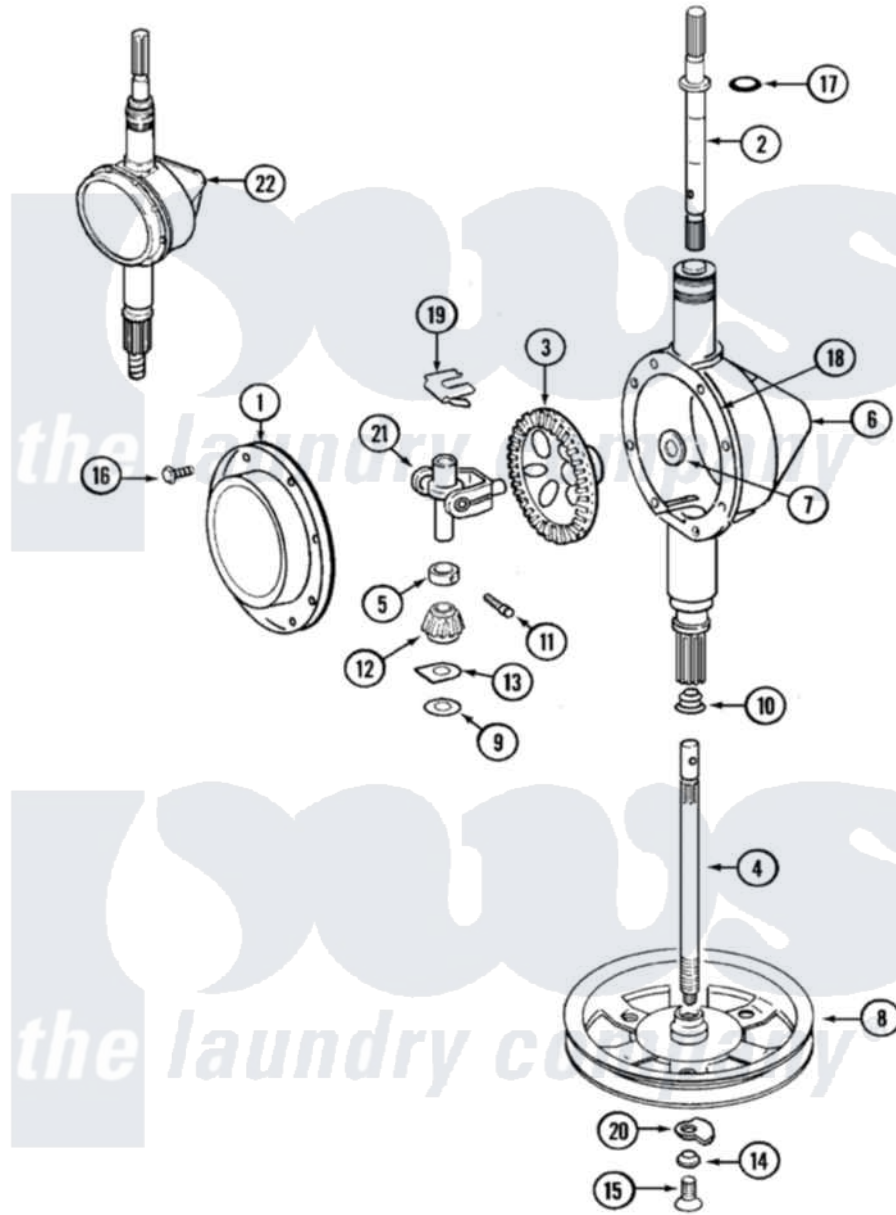

Maytag LAT8424AAE 06 - TRANSMISSION

Maytag Residential Maytag LAT8424AAE Washer Parts Parts Diagram 06 - TRANSMISSION
 Click on the part number to view part

Item	Original Part Number	Replaced By	Status	Part Description
1	206628			Cover, Transmission
2	207153	6-2097820		Kit- Shaft
3	206713	6-2067130		Gear- Beve
4	215410	12001450		Ctr Shaft W/Collar Andkeeper- Dp
5	215415		Not Available	COLLAR, LOWER
6	206624	6-2097750		Trans Dee
7	215394			Washer, Bevel Gear
8	211059	6-2301530		Pulley
9	211483	6-2114830		Washer- SP
10	206602	207843		Lip Seal Repair Kit
11	Y206629			Pin, Collar
12	215401	W10221114		Pinion
13	215395			Plate, Clutch
14	211090	22003555		Washer, Stop Lug
15	211375	681582		Screw
				SCREW, TRANSMISSION

16	215417	Not Available	SCREW, TRANSMISSION COVER
17	210690		Seal, Rubber
18	Y058700	675652	Adhesive
19	215581		Spring, Agitator Shaft
20	211089		Lug, Stop Pulley
21	206685	6-2066850	Yoke
22	206707	6-2097750	Trans Dee