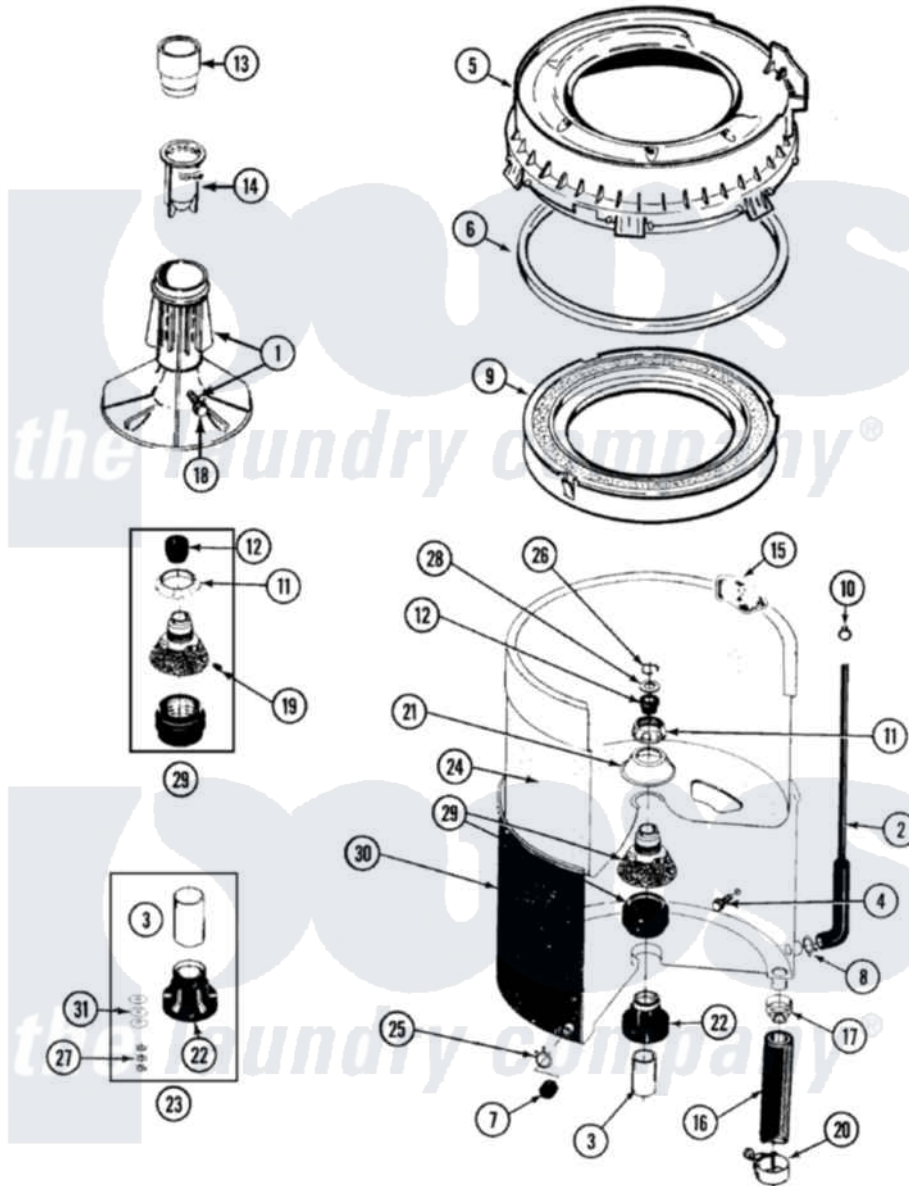

Maytag LAT8424AAE 07 - TUB

Maytag [Residential Maytag LAT8424AAE Washer Parts](#) Parts Diagram 07 - TUB
 Click on the part number to view part

Item	Original Part Number	Replaced By	Status	Part Description
1	207228			Agitator W/Lock Screw
2	22001036	22001619		Tube, Water Level Switch
3	211130			Bearing Liner, Tub Bearing
4	200744	W10175939		Bolt
"	205254	W10175938		Bolt
5	22001299			Tub Cover And Gasket Assembly
6	Y22001201	22001007		Gasket, Cover To Tub
7	214725			Cap For Spout-Outer Tub
8	211641			Clamp, 1-1/16"
9	22001142			Ring, Balance
10	410296	596669		Clamp, Manifold
11	211047	6-2110472		Nut- Clamp
12	Y0A4298	6-0A57420		Seal- Agitator
13	22001295			Housing, Dispenser
14	22001294			Cup, Dispensing
15	207219			Filter, Self-Cleaning

16	213045		Hose, Outer Tub Part Not Used
17	201011	285655	Clamp, Hose
18	206478		Not Available
19	211618	22001423	Set Screw, Mounting Stem
20	202574	3367052	Clamp, Hose
21	211210		Washer, Clamping Nut
22	200824	6-2040130	Tub Bearin
23	204013	6-2040130	Tub Bearin
24	22001139		Tub, Inner
25	214739	596669	Clamp, Manifold
26	Y015667		Retaining Ring
27	Y054867		Washer, Lock
28	Y015666		Washer, Retaining -
29	204012	6-2095720	Mounting S
30	22001114		Not Available
31	211100		TUB, OUTER (EX. LARGE)
			Washer, Outer Tub