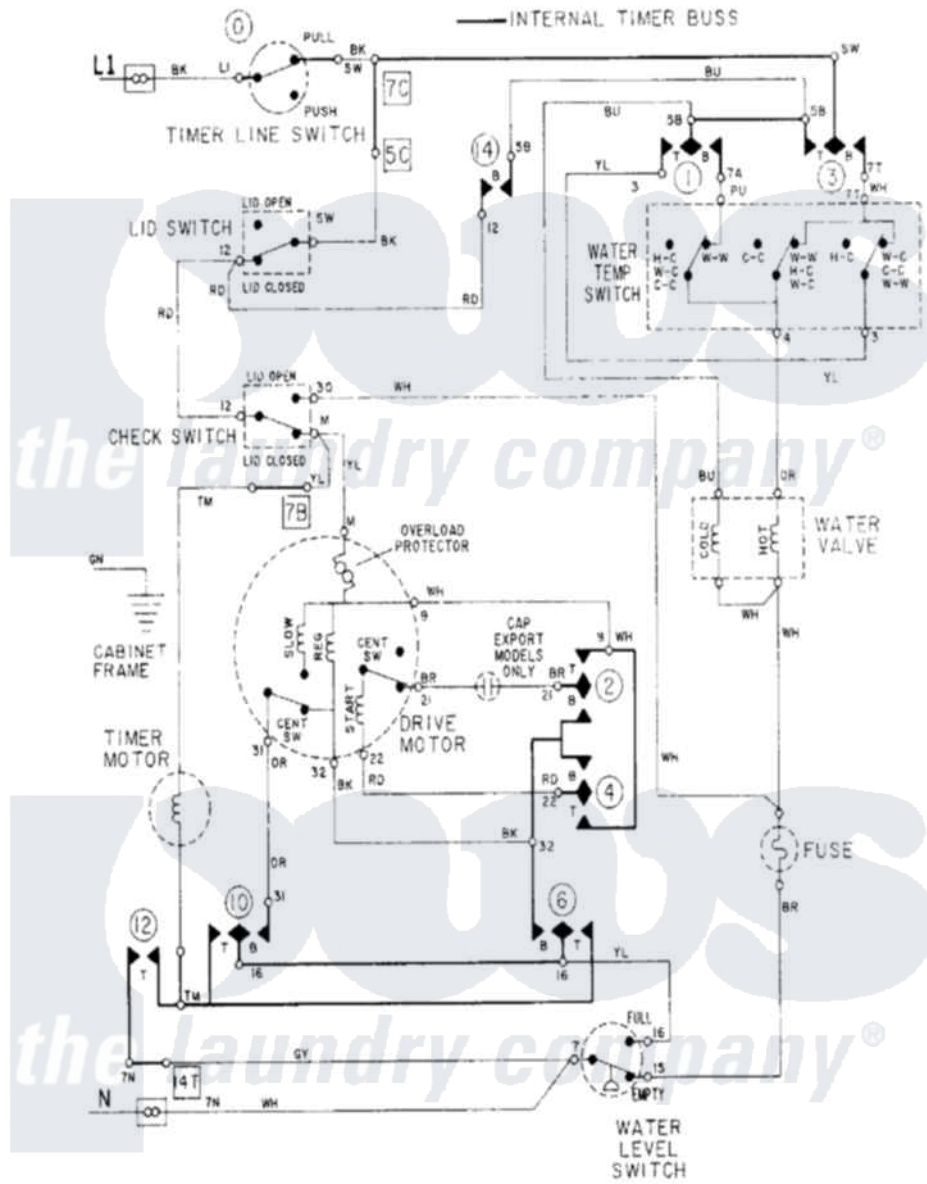

Maytag LAT8424AAE 08 - WIRING INFORMATION-LAT8424

Maytag Residential Maytag LAT8424AAE Washer Parts Parts Diagram 08 - WIRING INFORMATION-LAT8424  
 Click on the part number to view part

Item	Original Part Number	Replaced By	Status	Part Description
NI	15001001		Not Available	WIRING INFORMATION