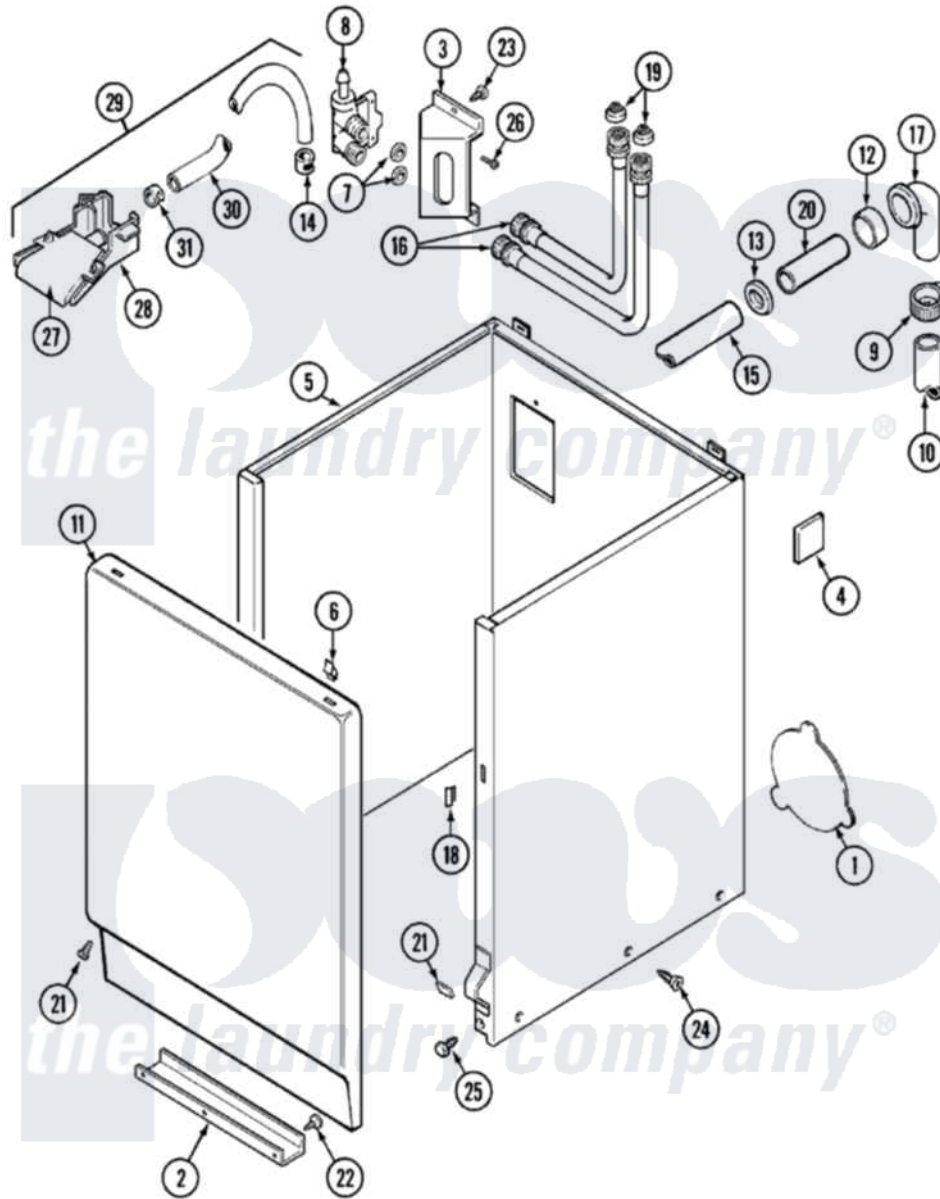

Maytag LAT8424AAL 02 - CABINET

Maytag [Residential Maytag LAT8424AAL Washer Parts](#) Parts Diagram 02 - CABINET
 Click on the part number to view part

Item	Original Part Number	Replaced By	Status	Part Description
1	211294	90767		Screw, 8A X 3/8 HeX Washer Head Tapping
"	211878		Not Available	PLATE, ACCESS
2	213846			Guard, Belt
3	214812	22002361		Bracket, Water Valve
4	215058			Pad, Cabinet Bumper
5	22001303			Cabinet ---NA
6	212982	22001650		Fastener, Spring
7	Y013783			Washer, Inlet Hose
8	214337	96160		Screen
"	22001274			Valve, Water
9	200908	285655		Clamp, Hose
10	216017			Hose, Drain
"	Y059149			(7/8" I.D. CARTON OF 50 FT.)
11	33001221	22001817		Sheet, Sound Damper
"	216078L		Not Available	PANEL, FRONT (ALM) SUB

12	214765		Gasket, Siphon Break
13	202574	3367052	Clamp, Hose
14	216169	596669	Clamp, Manifold
15	214767	22001448	Hose, Pump
16	202860		Inlet Hose Assembly
17	Y216016	W10116738	Elbow
18	214376	22002331	Spacer, Front Panel
19	200961	12001413	Strainer And Washer Kit
20	Y014874		Screw, Idler Arm And Sleeve
"	206638		Siphon Break
21	204439		Screw And Fstner Assembly
22	211294	90767	Screw, 8A X 3/8 HeX Washer Head Tapping
23	212276	W10116760	Screw
24	213007		Xfor Cabinet See Cabinet, Back
25	213121	3400111	Screw, 12-14 X 5/8
"	213122	27001200	Screw
26	Y313561		Screw----NA
27	22001187		Injector
28	22001186		Injector
29	22001304		Water Injector Assembly
30	22001190		Hose, Injector
31	216170	489503	Clamp