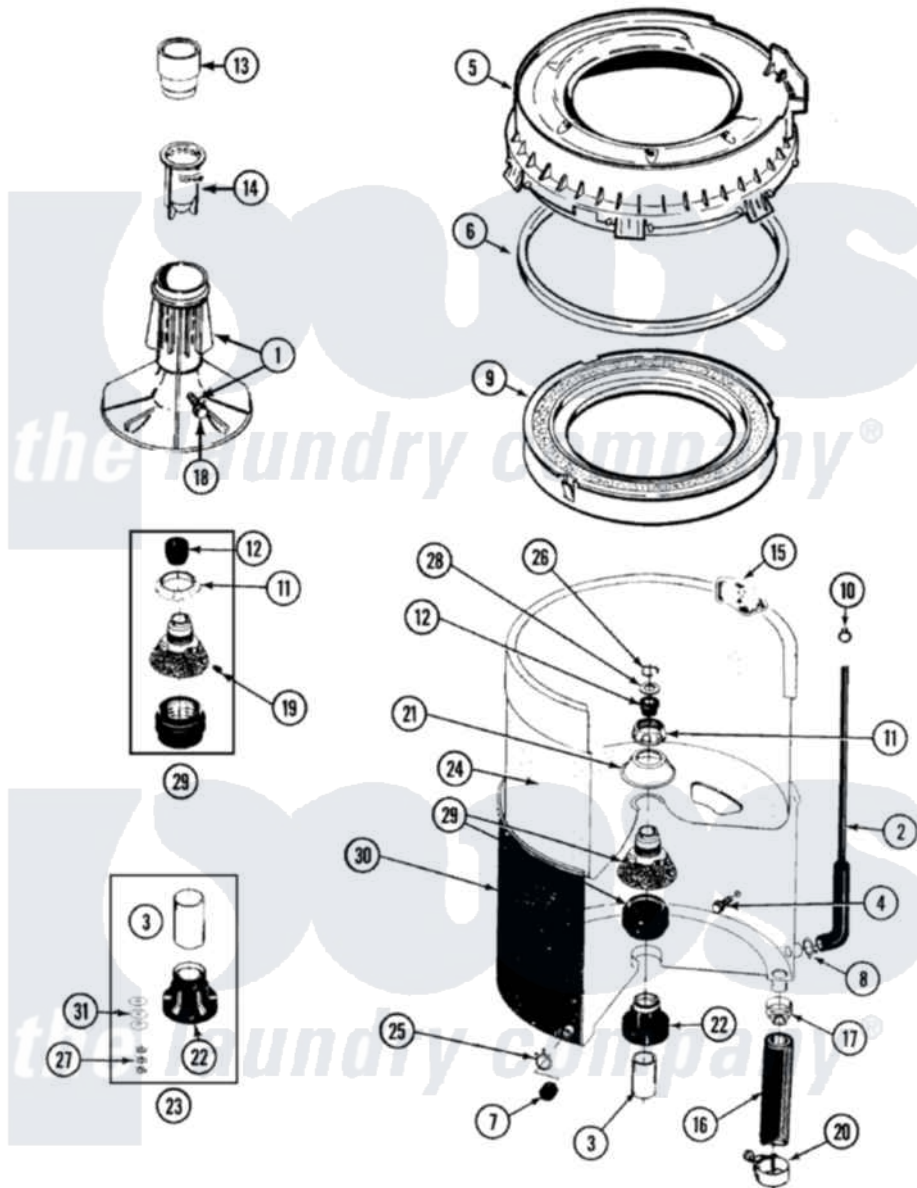

# Maytag LAT8424AAL 07 - TUB

Maytag [Residential Maytag LAT8424AAL Washer Parts](#) Parts Diagram 07 - TUB  
 Click on the part number to view part

Item	Original Part Number	Replaced By	Status	Part Description
1	<a href="#">207228</a>			Agitator W/Lock Screw
2	22001036	<a href="#">22001619</a>		Tube, Water Level Switch
3	<a href="#">211130</a>			Bearing Liner, Tub Bearing
4	200744	<a href="#">W10175939</a>		Bolt
"	205254	<a href="#">W10175938</a>		Bolt
5	<a href="#">22001299</a>			Tub Cover And Gasket Assembly
6	Y22001201	<a href="#">22001007</a>		Gasket, Cover To Tub
7	<a href="#">214725</a>			Cap For Spout-Outer Tub
8	<a href="#">211641</a>			Clamp, 1-1/16"
9	<a href="#">22001142</a>			Ring, Balance
10	410296	<a href="#">596669</a>		Clamp, Manifold
11	211047	<a href="#">6-2110472</a>		Nut- Clamp
12	Y0A4298	<a href="#">6-0A57420</a>		Seal- Agitator
13	<a href="#">22001295</a>			Housing, Dispenser
14	<a href="#">22001294</a>			Cup, Dispensing
15	<a href="#">207219</a>			Filter, Self-Cleaning

16	<a href="#">213045</a>		Hose, Outer Tub Part Not Used
17	201011	<a href="#">285655</a>	Clamp, Hose
18	206478		Not Available
19	211618	<a href="#">22001423</a>	Set Screw, Mounting Stem
20	202574	<a href="#">3367052</a>	Clamp, Hose
21	<a href="#">211210</a>		Washer, Clamping Nut
22	200824	<a href="#">6-2040130</a>	Tub Bearin
23	204013	<a href="#">6-2040130</a>	Tub Bearin
24	<a href="#">22001139</a>		Tub, Inner
25	214739	<a href="#">596669</a>	Clamp, Manifold
26	<a href="#">Y015667</a>		Retaining Ring
27	<a href="#">Y054867</a>		Washer, Lock
28	<a href="#">Y015666</a>		Washer, Retaining -
29	204012	<a href="#">6-2095720</a>	Mounting S
30	22001114		Not Available
31	<a href="#">211100</a>		TUB, OUTER (EX. LARGE)
			Washer, Outer Tub