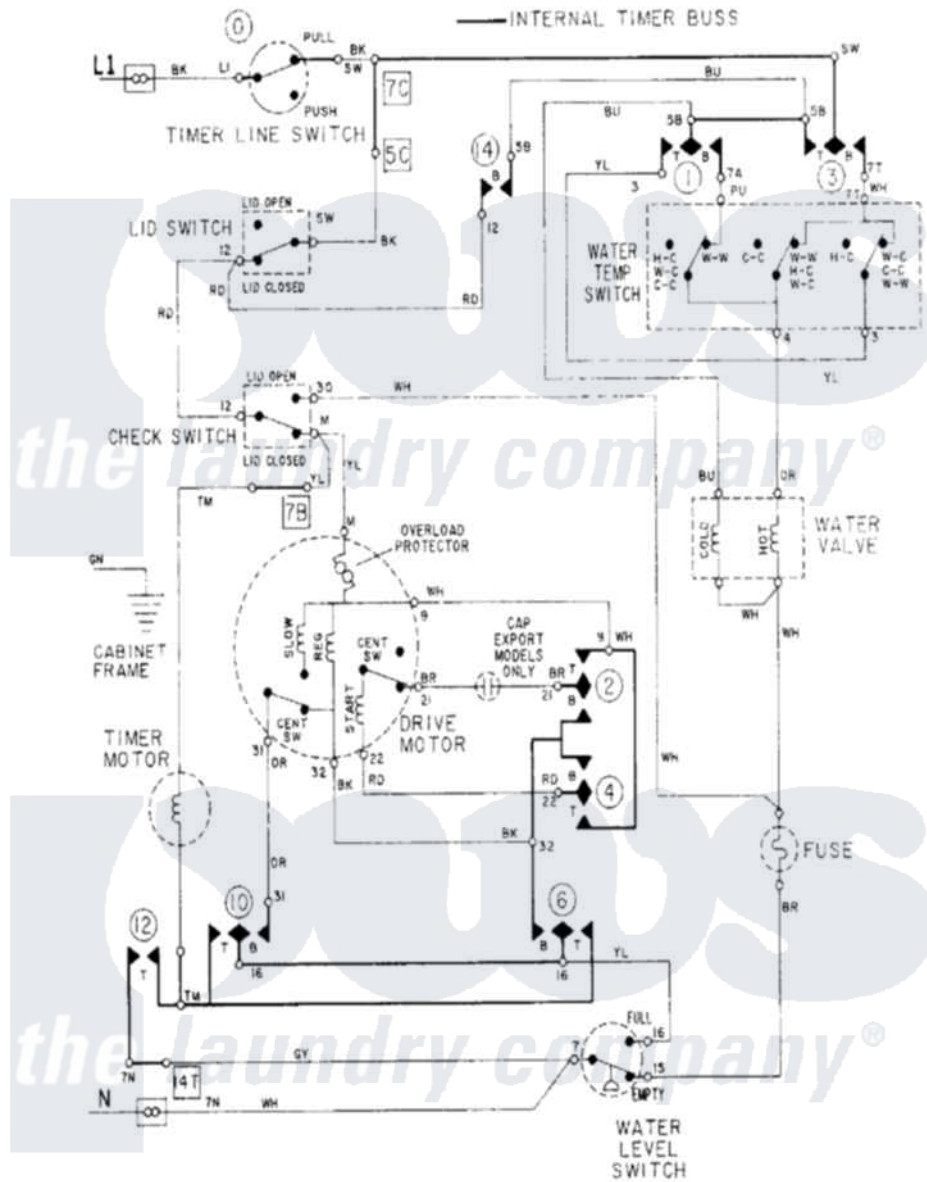

Maytag LAT8424AAL 08 - WIRING INFORMATION-LAT8424

Maytag Residential Maytag LAT8424AAL Washer Parts Parts Diagram 08 - WIRING INFORMATION-LAT8424
 Click on the part number to view part

Item	Original Part Number	Replaced By	Status	Part Description
NI	15001001		Not Available	WIRING INFORMATION