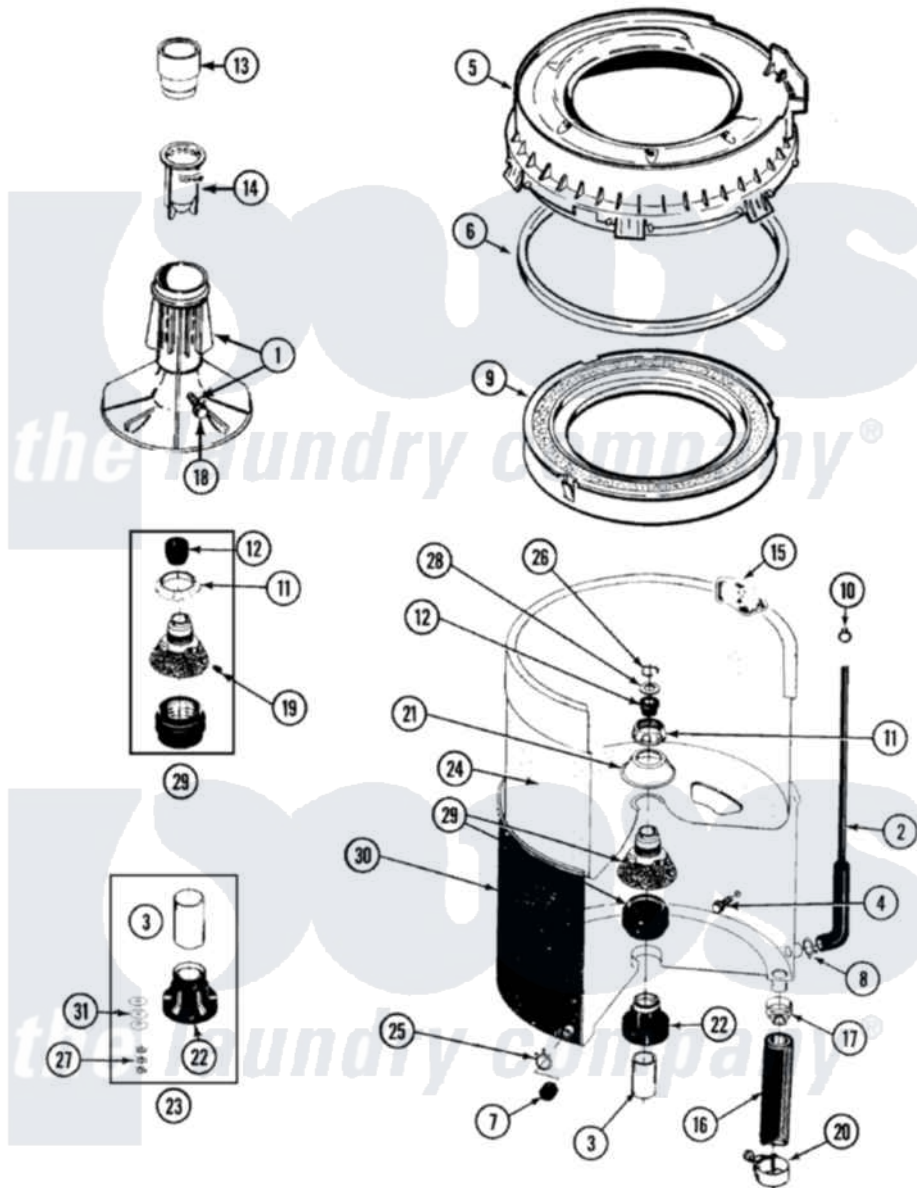

Maytag LAT8424AAM 07 - TUB (LAT8434AAM & LAT8424AAM)

Maytag Residential Maytag LAT8424AAM Washer Parts Parts Diagram 07 - TUB (LAT8434AAM & LAT8424AAM)
 Click on the part number to view part

Item	Original Part Number	Replaced By	Status	Part Description
1	207228			Agitator W/Lock Screw
2	22001036	22001619		Tube, Water Level Switch
3	211130			Bearing Liner, Tub Bearing
4	200744	W10175939		Bolt
"	205254	W10175938		Bolt
5	22001299			Tub Cover And Gasket Assembly
6	Y22001201	22001007		Gasket, Cover To Tub
7	214725			Cap For Spout-Outer Tub
8	211641			Clamp, 1-1/16"
9	22001142			Ring, Balance
10	410296	596669		Clamp, Manifold
11	211047	6-2110472		Nut- Clamp
12	Y0A4298	6-0A57420		Seal- Agitator
13	22001295			Housing, Dispenser
14	22001294			Cup, Dispensing
15	207219			Filter, Self-Cleaning

16	213045		Hose, Outer Tub Part Not Used
17	201011	285655	Clamp, Hose
18	206478		Not Available
19	211618	22001423	Set Screw, Mounting Stem
20	202574	3367052	Clamp, Hose
21	211210		Washer, Clamping Nut
22	200824	6-2040130	Tub Bearin
23	204013	6-2040130	Tub Bearin
24	22001139		Tub, Inner
25	214739	596669	Clamp, Manifold
26	Y015667		Retaining Ring
27	Y054867		Washer, Lock
28	Y015666		Washer, Retaining -
29	204012	6-2095720	Mounting S
30	22001114		Not Available
31	211100		TUB, OUTER (EX. LARGE)
			Washer, Outer Tub