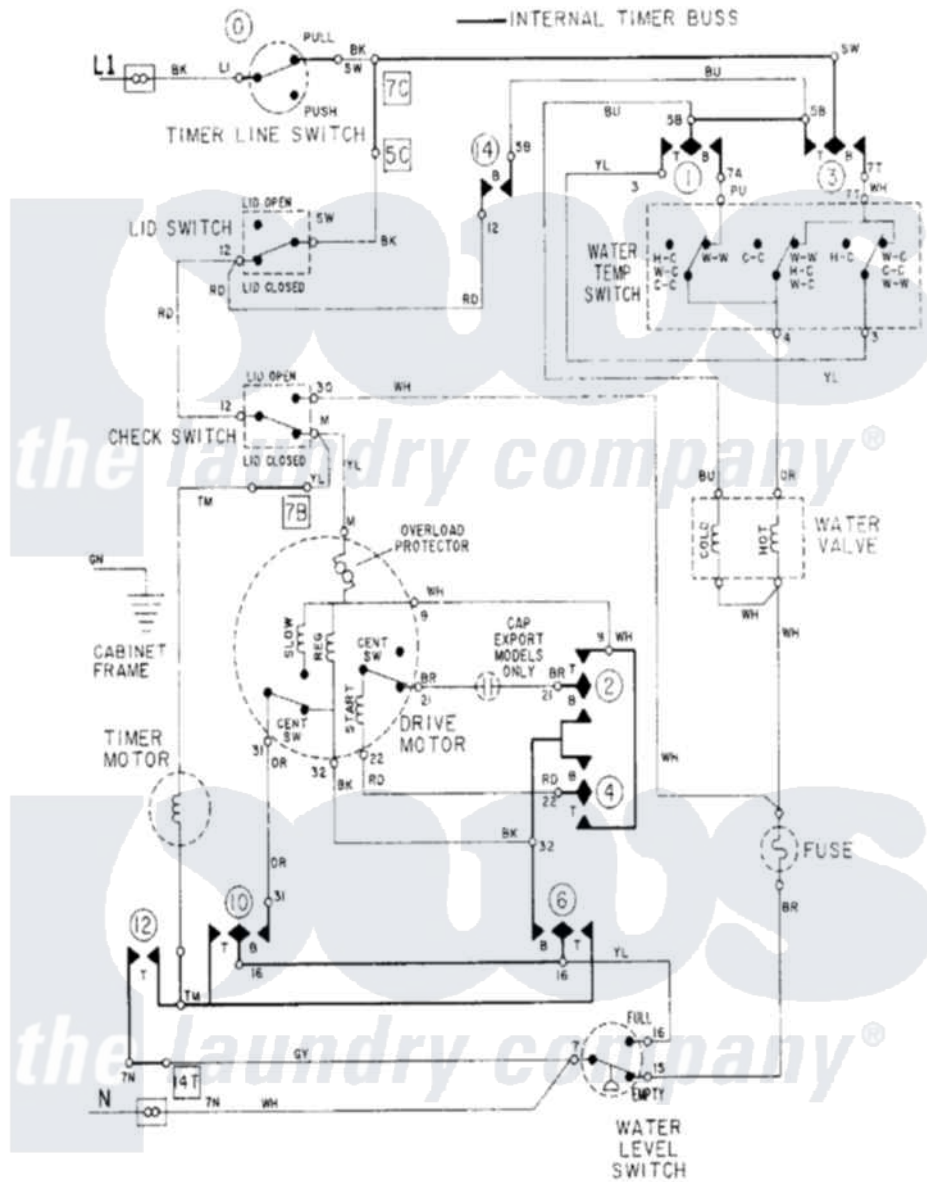

# Maytag LAT8424AAM 08 - WIRING INFORMATION-LAT8424

Maytag Residential Maytag LAT8424AAM Washer Parts Parts Diagram 08 - WIRING INFORMATION-LAT8424  
 Click on the part number to view part

Item	Original Part Number	Replaced By	Status	Part Description
NI	15001001		Not Available	WIRING INFORMATION