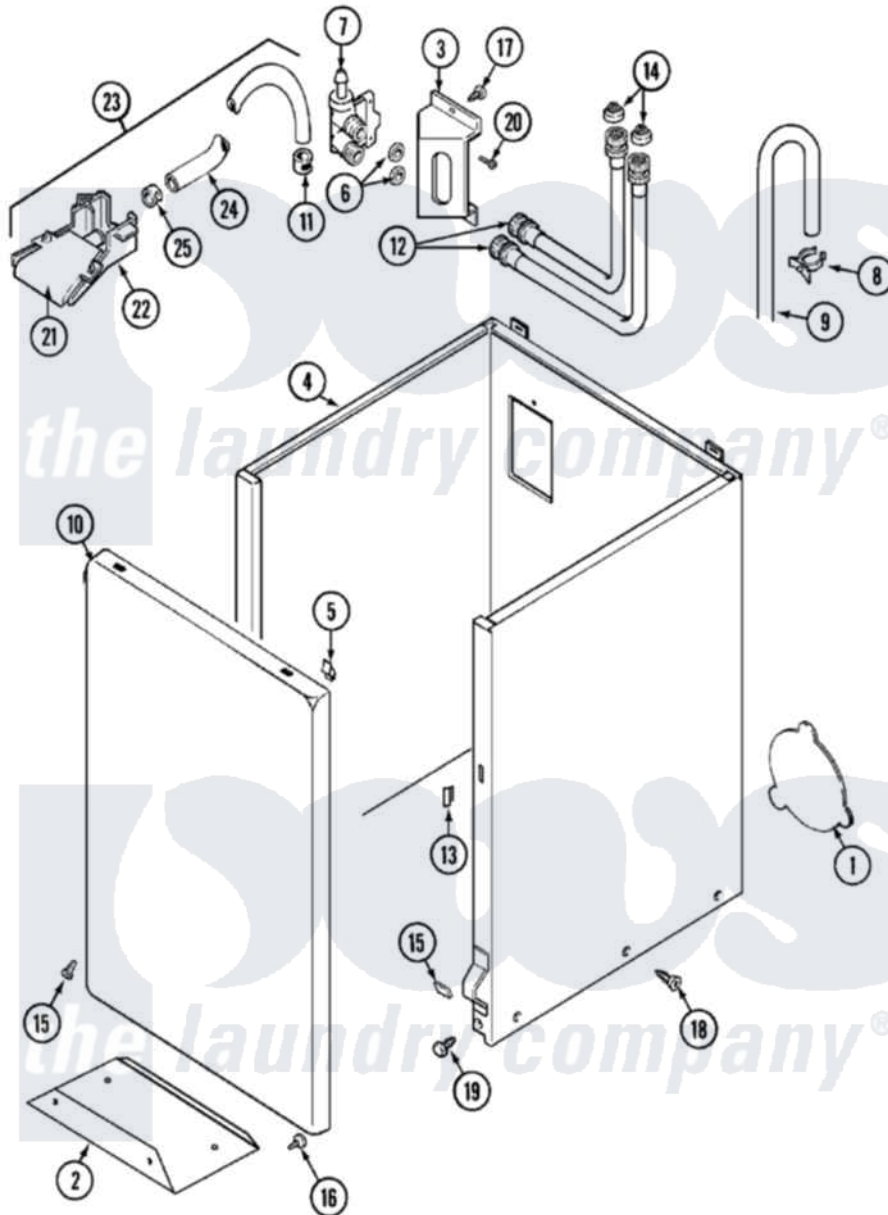

Maytag LAT8426AAE 02 - CABINET

Maytag [Residential Maytag LAT8426AAE Washer Parts](#) Parts Diagram 02 - CABINET
 Click on the part number to view part

Item	Original Part Number	Replaced By	Status	Part Description
1	211294	90767		Screw, 8A X 3/8 HeX Washer Head Tapping
"	211878		Not Available	PLATE, ACCESS
"	22001683	22002924		Plate, Access
2	213846			Guard, Belt
3	214812	22002361		Bracket, Water Valve
"	22002361			Bracket, Water Valve
4	22001302	22004425		Cabinet White Aspack
"	22002379	22004425		Cabinet White Aspack
5	22001650			Fastener, Spring
6	Y013783			Washer, Inlet Hose
7	214337	96160		Screen
"	22001274			Valve, Water
"	22002360			Valve, Water
8	22001815	22002765		Clip, Hose
9	22001816			Hose, Drain
10	22002366		Not Available	PANEL, FRONT (WHT)

"	22001803		Not Available	PANEL, FRONT (WHT)
"	22001817			Sheet, Sound Damper
11	216169	596669		Clamp, Manifold
12	202860			Inlet Hose Assembly
13	214376	22002331		Spacer, Front Panel
14	200961	12001413		Strainer And Washer Kit
15	22002376			Clip
"	12001341			Screw And Fastener Kit
"	22002378	27001200		Screw
"	22002377			Clip, Retainer
"	22001995			Screw Note: Screw, Tumbler Front And Shroud
16	211294	90767		Screw, 8A X 3/8 HeX Washer Head Tapping
17	22002372			Screw
18	213007			Xfor Cabinet See Cabinet, Back
19	213122	27001200		Screw
"	213121	3400111		Screw, 12-14 X 5/8
20	Y313561			Screw----NA
21	22001187			Injector
22	22001186			Injector
23	22001304			Water Injector Assembly
24	22001190			Hose, Injector
25	216169	596669		Clamp, Manifold
26	22001972			Clip, Cabinet