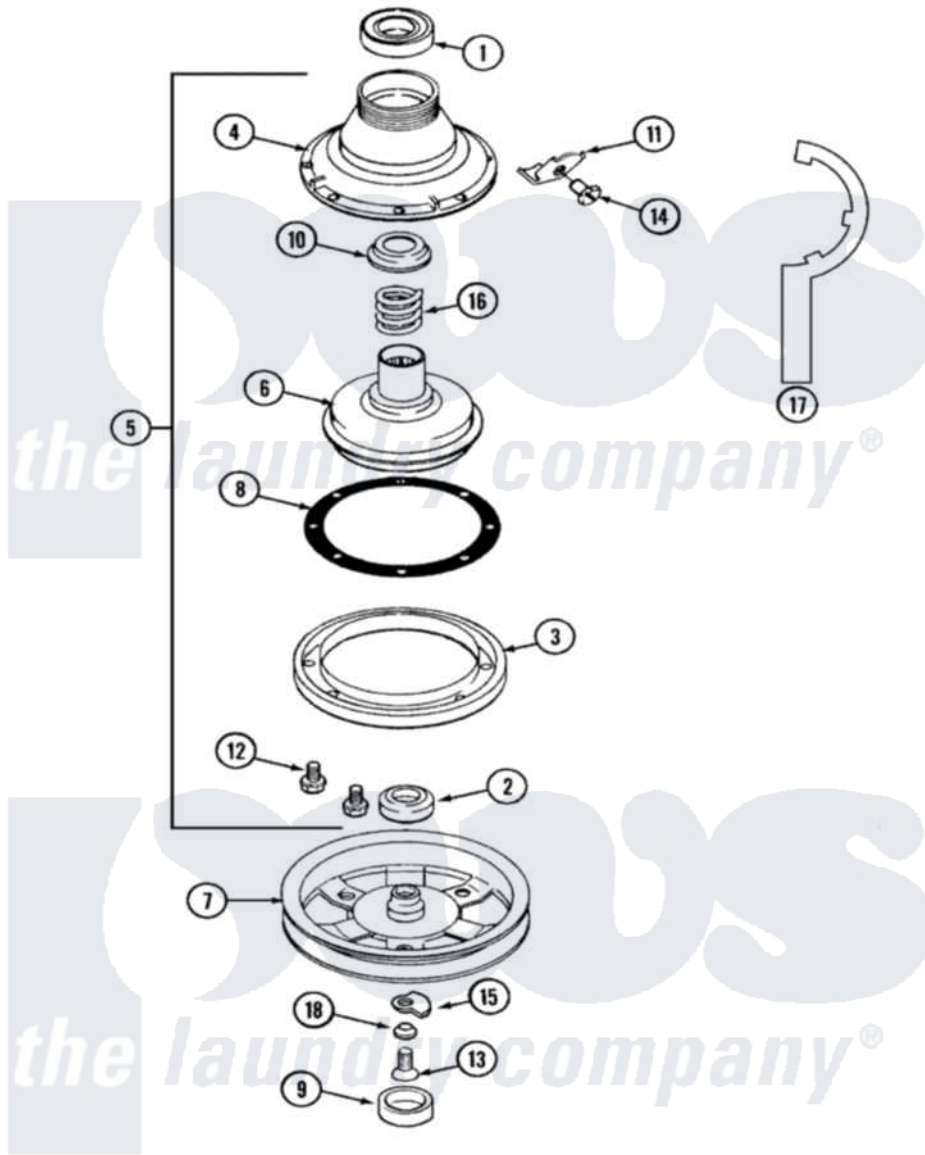

Maytag LAT8426AAE 03 - CLUTCH, BRAKE & BELTS

Maytag [Residential Maytag LAT8426AAE Washer Parts](#) Parts Diagram 03 - CLUTCH, BRAKE & BELTS
 Click on the part number to view part

Item	Original Part Number	Replaced By	Status	Part Description
1	Y200720	22003441		Bearing, Rear
2	200835			Bearing, Brake Rotor
3	211043	6-2011900		Brake Asse
4	211045	6-2011900		Brake Asse
5	201190	6-2011900		Brake Asse
6	201126	6-2011900		Brake Asse
7	22002431	6-2301550		Pulley Assembly
"	211059	6-2301530		Pulley
8	211042	6-2011900		Brake Asse
9	211038		Not Available	CAP, OIL RETAINER
"	22002428			Cover, Dust
10	211039	6-2011900		Brake Asse
11	213325			Clip, Retaining
12	211000			SCREW, BRAKE DRUM (HEX HEAD)
13	211375	681582		Screw
14	213326			Bolt, Sems Retaining Clip

15	211089		Lug, Stop Pulley
16	211041	6-2011900	Brake Asse
17	Y038315	038315	Tool
18	211090	22003555	Washer, Stop Lug