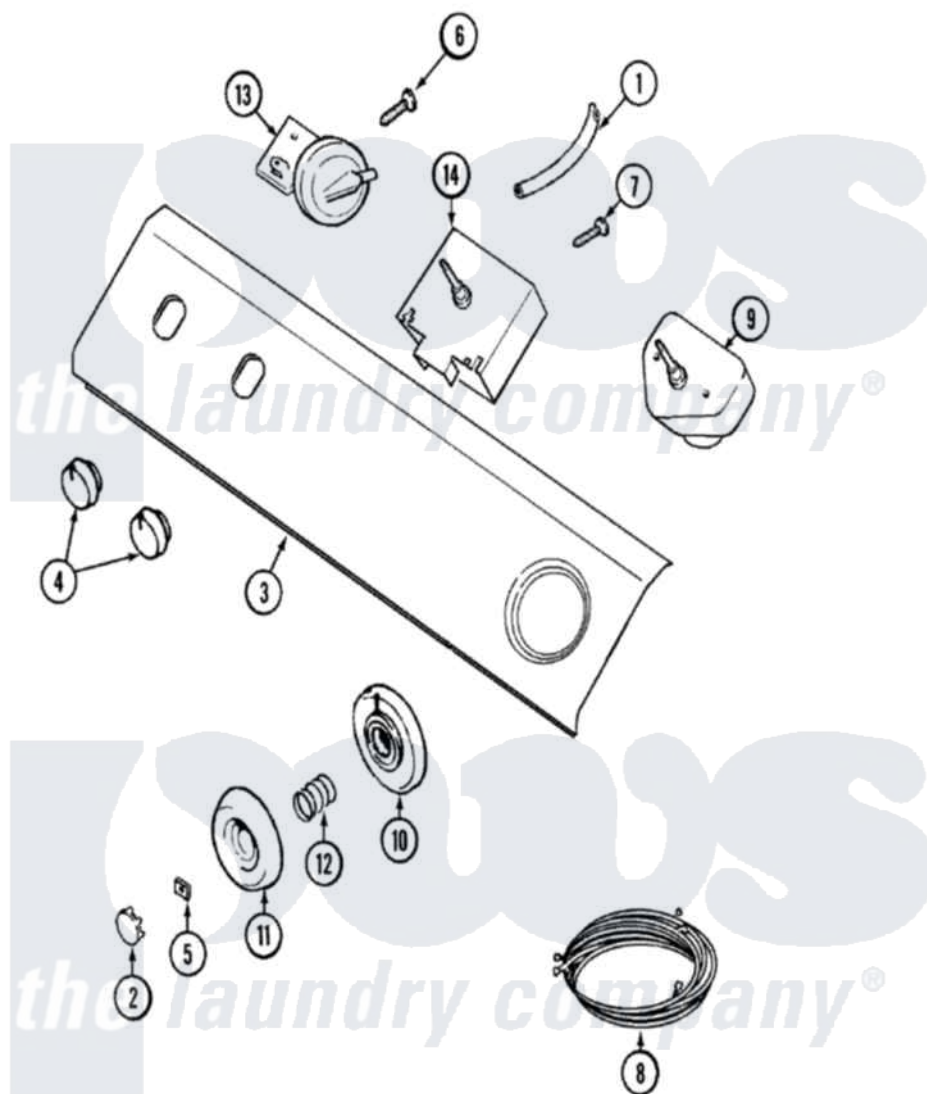

# Maytag LAT8426AAE 04 - CONTROL PANEL

Maytag [Residential Maytag LAT8426AAE Washer Parts](#) Parts Diagram 04 - CONTROL PANEL  
 Click on the part number to view part

Item	Original Part Number	Replaced By	Status	Part Description
1	22001036	<a href="#">22001619</a>		Tube, Water Level Switch
2	<a href="#">22001664</a>			Timer Knob Insert/Cap
3	<a href="#">22001711</a>			Panel, Control
4	<a href="#">22001663</a>			Knob, Selector Switch
5	<a href="#">211605</a>			Bezel, Timer Dial
6	22001662	<a href="#">8534058</a>		Screw
7	22001661	<a href="#">3400094</a>		Screw, 10-32 X 3/8
8	<a href="#">22001756</a>			Wire Harness, Main
"	<a href="#">22002207</a>			Harness, Wire
9	22001830	<a href="#">22003366</a>		Timer
"	22002201	<a href="#">22003362</a>		Timer
10	<a href="#">22001660</a>			Dial Skirt - White
11	<a href="#">22001659</a>			Timer Knob - Grey
12	<a href="#">211065</a>			Spring, Index Wheel
13	<a href="#">22001776</a>			Inf Level Rot Pressure Switch
14	<a href="#">22001825</a>			Temperature Switch - Rotary