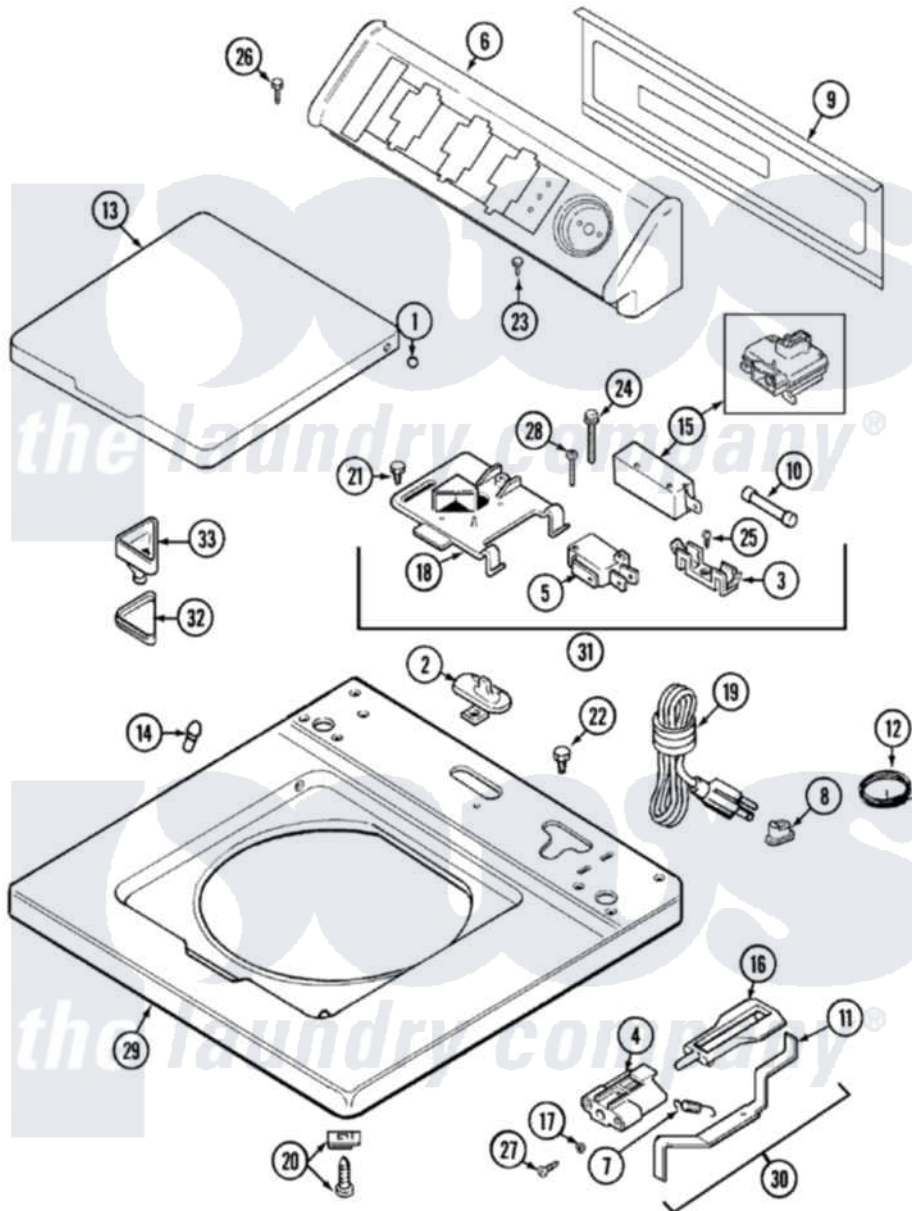

Maytag LAT8426AAE 05 - TOP

Maytag [Residential Maytag LAT8426AAE Washer Parts](#) Parts Diagram 05 - TOP
 Click on the part number to view part

Item	Original Part Number	Replaced By	Status	Part Description
1	211726			Hinge, Ball Lid
2	22001298			Cap, Top Cover
"	207159	489355		Screw, 8 X 1/2
3	207167			Block, Fuse
"	W10124350		Not Available	NOT REQUIRED PART OR SEE NOTE
4	22002135			Bracket, Unbalance
"	22001645		Not Available	BRACKET, UNBALANCE---NA
5	W10124350		Not Available	NOT REQUIRED PART OR SEE NOTE
"	207166			Switch, Check
6	22001670			Console
7	213720			Spring, Lid Switch
8	211881			Grommet, Cord Part Not Used-Gas Models Only
9	22001662	8534058		Screw
"	216423	3370225		Screw

"	22001814		Back Panel, Console
10	22001673	22001682	Switch Assembly, Lid W/4amp Fuse
"	W10124350		Not Available NOT REQUIRED PART OR SEE NOTE
11	22001672		Lever, Unbalance
"	22001968		Lever, Unbalance
12	Y705026	3370225	Screw
"	22001654		Wire, Ground
13	22001674	22001893	Lid
"	22001676	22001893	Lid
14	212716		Bumper, Lid
15	22001967	12001908	Switch-Lid
"	205415	279347	Switch-Lid
16	216255		Plunger, Lid Switch
17	211500		Washer, Bracket To Top Cover
18	W10124350		Not Available NOT REQUIRED PART OR SEE NOTE
"	22001678		Bracket, Switch And Fuse
19	208194	22003062	Cord, Power
20	22001402	214354	Screw, Top Cover To Cabnt.
21	207159	489355	Screw, 8 X 1/2
22	Y705026	3370225	Screw
23	216423	3370225	Screw
24	213501		Screw, No.6-20 X 1-1/8 Inch
25	Y311711		Screw, Fuse Block
26	216423	3370225	Screw
27	22001600	25-7809	Screw, No.6-20 1/2 Flthd Torx
28	22001352		Screw, Check Switch
29	22001781	22002145	Cover Assembly, Top
30	22001681		Unbalance Lever Assembly
"	22001969		Unbalance Lever Assembly
31	W10124350		Not Available NOT REQUIRED PART OR SEE NOTE
"	22001682		Switch Assembly, Lid W/4amp Fuse
32	215374		Not Available GASKET FOR BLEACH CUP
33	22001006		Cup, Bleach