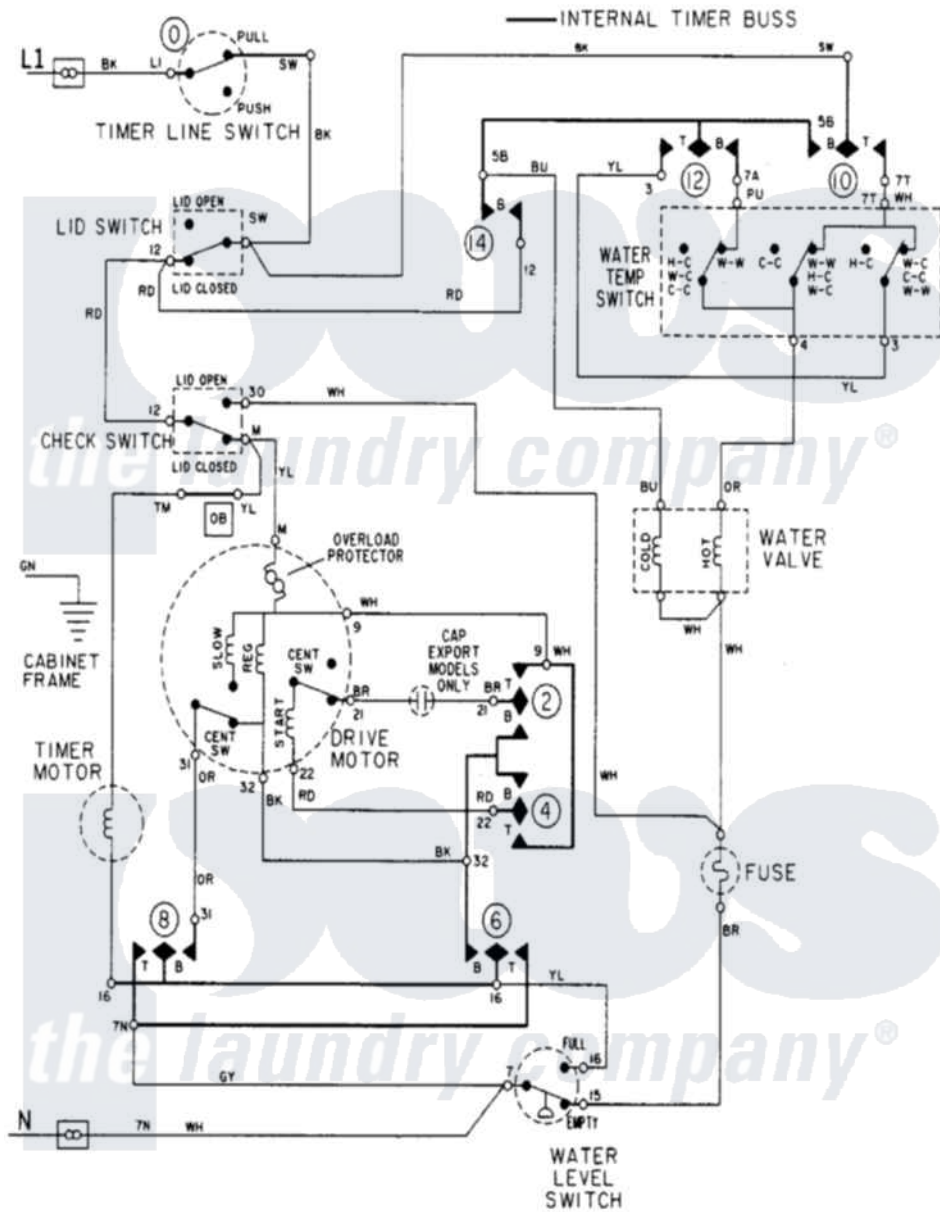

Maytag LAT8426AAE 08 - WIRING INFORMATION

Maytag [Residential Maytag LAT8426AAE Washer Parts](#) Parts Diagram 08 - WIRING INFORMATION
 Click on the part number to view part

Item	Original Part Number	Replaced By	Status	Part Description
NI	15002094		Not Available	WIRING INFORMATION
"	15001941		Not Available	WIRING INFORMATION