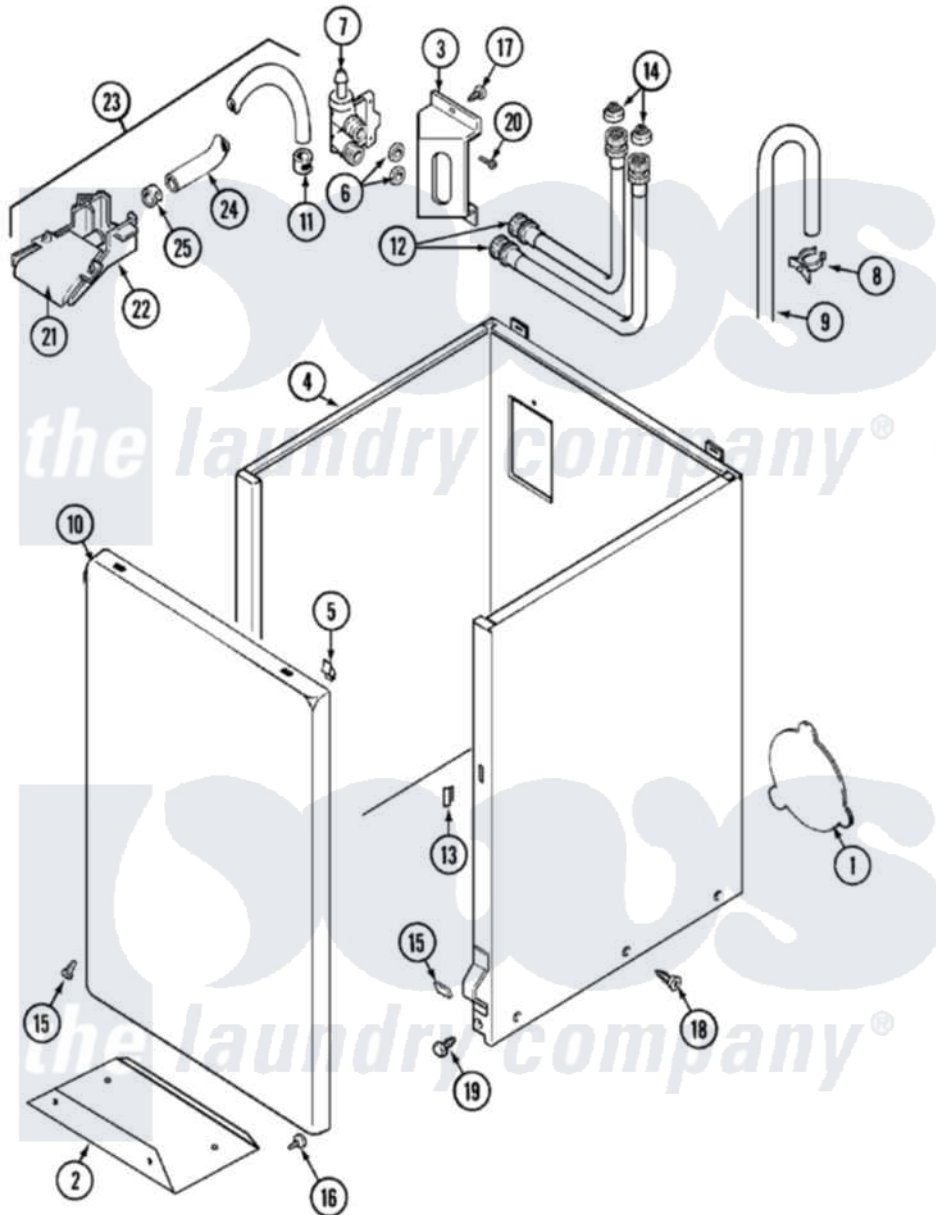

# Maytag LAT8426AAM 02 - CABINET

Maytag [Residential Maytag LAT8426AAM Washer Parts](#) Parts Diagram 02 - CABINET  
 Click on the part number to view part

Item	Original Part Number	Replaced By	Status	Part Description
1	211294	<a href="#">90767</a>		Screw, 8A X 3/8 HeX Washer Head Tapping
"	211878		Not Available	PLATE, ACCESS
"	22001683	<a href="#">22002924</a>		Plate, Access
2	<a href="#">213846</a>			Guard, Belt
3	214812	<a href="#">22002361</a>		Bracket, Water Valve
"	<a href="#">22002361</a>			Bracket, Water Valve
4	<a href="#">22001303</a>			Cabinet ----NA
"	22002380	<a href="#">22001303</a>		Cabinet ----NA
5	<a href="#">22001650</a>			Fastener, Spring
6	<a href="#">Y013783</a>			Washer, Inlet Hose
7	214337	<a href="#">96160</a>		Screen
"	<a href="#">22001274</a>			Valve, Water
"	<a href="#">22002360</a>			Valve, Water
8	22001815	<a href="#">22002765</a>		Clip, Hose
9	<a href="#">22001816</a>			Hose, Drain
10	22002370	<a href="#">22002658</a>		Panel, Front