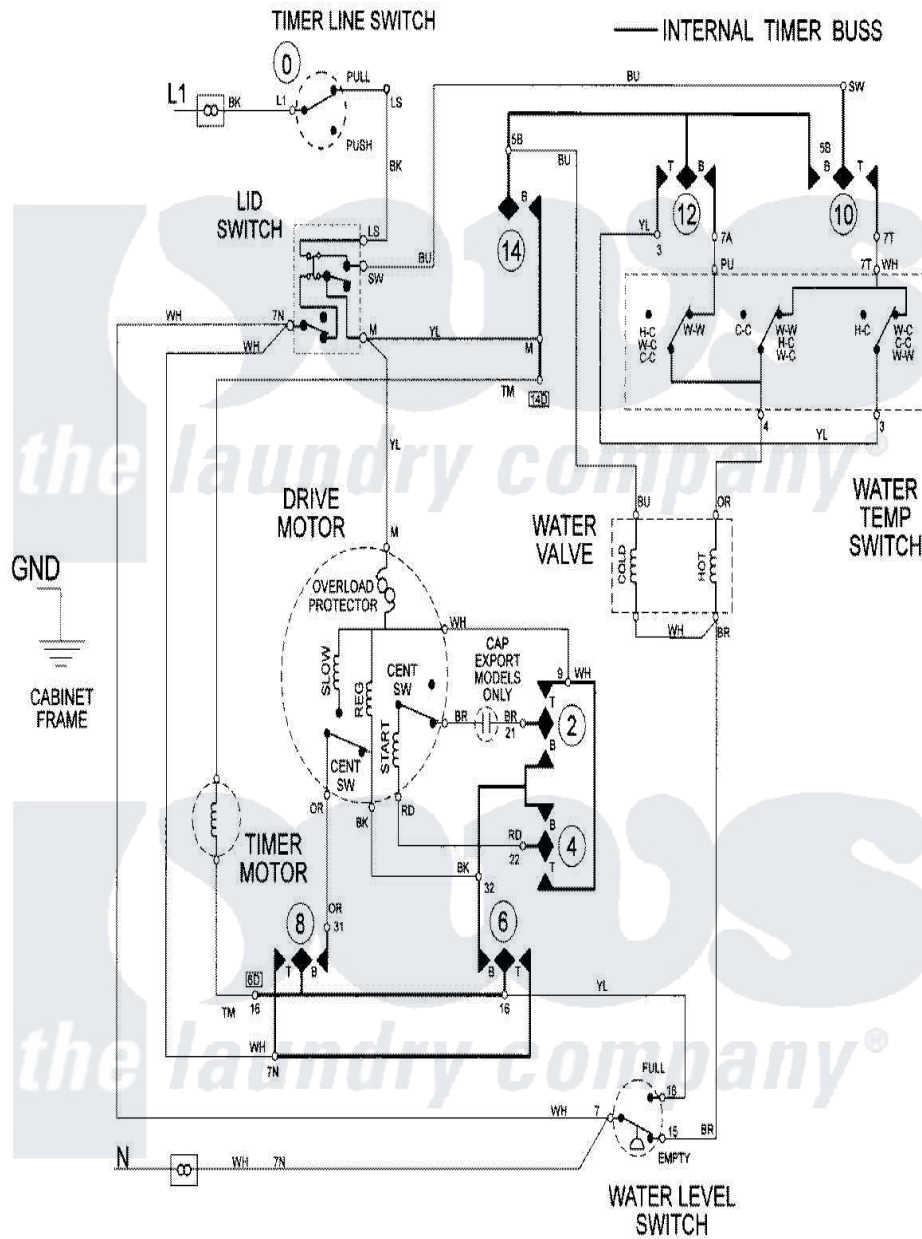

Maytag LAT8426ABE 08 - WIRING INFORMATION

Maytag Residential Maytag LAT8426ABE Washer Parts Parts Diagram 08 - WIRING INFORMATION
 Click on the part number to view part

Item	Original Part Number	Replaced By	Status	Part Description
NI	15002094		Not Available	WIRING INFORMATION