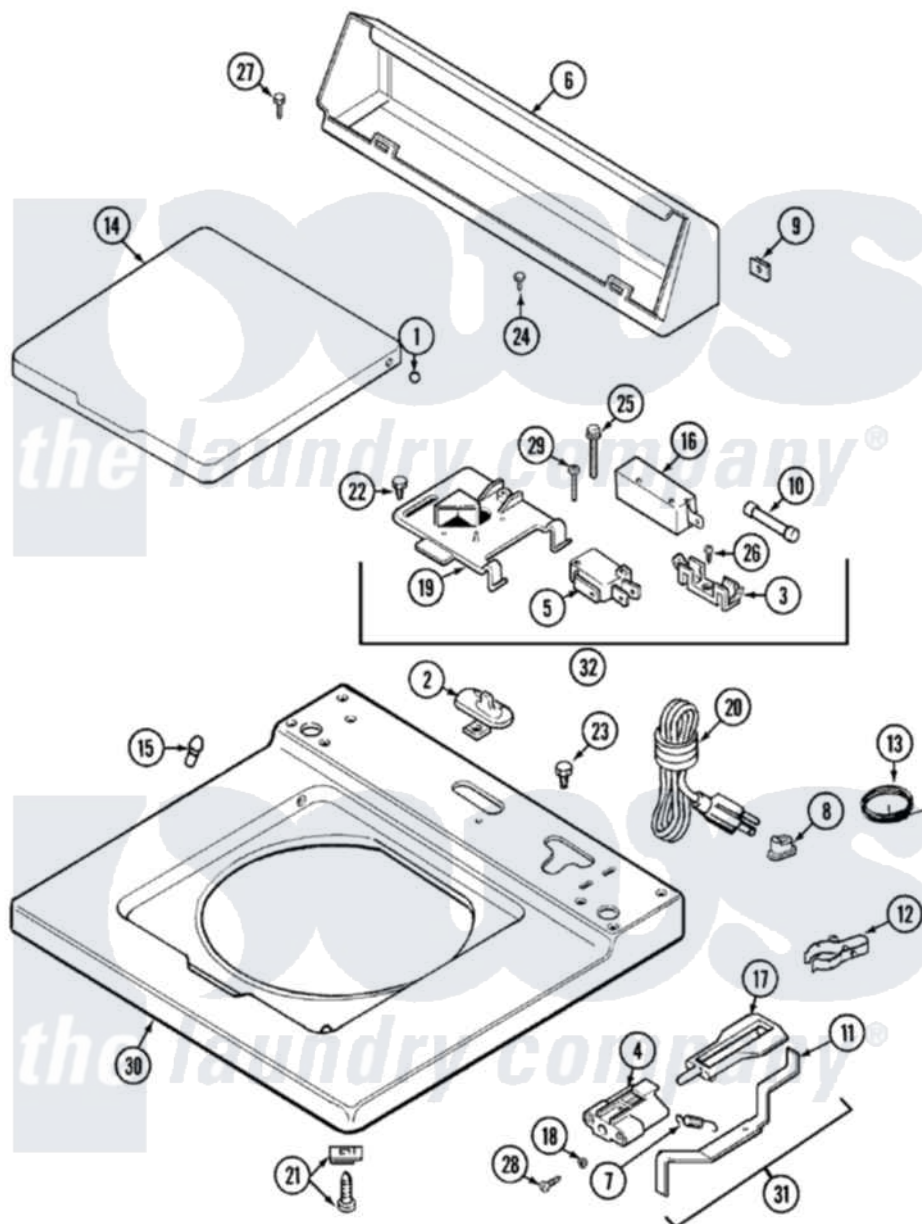

Maytag LAT8434AAE 05 - TOP

Maytag [Residential Maytag LAT8434AAE Washer Parts](#) Parts Diagram 05 - TOP
 Click on the part number to view part

Item	Original Part Number	Replaced By	Status	Part Description
1	211726			Hinge, Ball Lid
2	207159	489355		Screw, 8 X 1/2
"	22001298			Cap, Top Cover
3	207167			Block, Fuse
4	216256		Not Available	BRACKET, UNBALANCE
5	207166			Switch, Check
6	205635			Console
7	213720			Spring, Lid Switch
8	211881			Grommet, Cord Part Not Used-Gas Models Only
9	215075			Fastener, Control Panel To Console
10	207168	22001682		Switch Assembly, Lid W/4amp Fuse
11	22001136			Lever, Unbalance
12	301548			Clamp, Ground Wire
13	204807			Ground Wire, Supp. Plite To Top Cover

14	22001028	22001893	Lid
"	22001206	22001893	Lid
15	212716		Bumper, Lid
16	205415	279347	Switch-Lid
17	216255		Plunger, Lid Switch
18	211500		Washer, Bracket To Top Cover
19	Y215699	22001678	Bracket, Switch And Fuse
20	208194	22003062	Cord, Power
21	204445		Screw And Fastener Assembly
22	207159	489355	Screw, 8 X 1/2
23	315483	3370225	Screw
24	216423	3370225	Screw
25	213501		Screw, No.6-20 X 1-1/8 Inch
26	Y311711		Screw, Fuse Block
27	Y313559		Screw
28	910182	25-7809	Screw, No.6-20 1/2 Flthd Torx
29	22001352		Screw, Check Switch
30	22001117	Not Available	TOP COVER ASSEMBLY (WHT)
31	22001311		Unbalance Lever Assembly
32	207176	22001682	Switch Assembly, Lid W/4amp Fuse