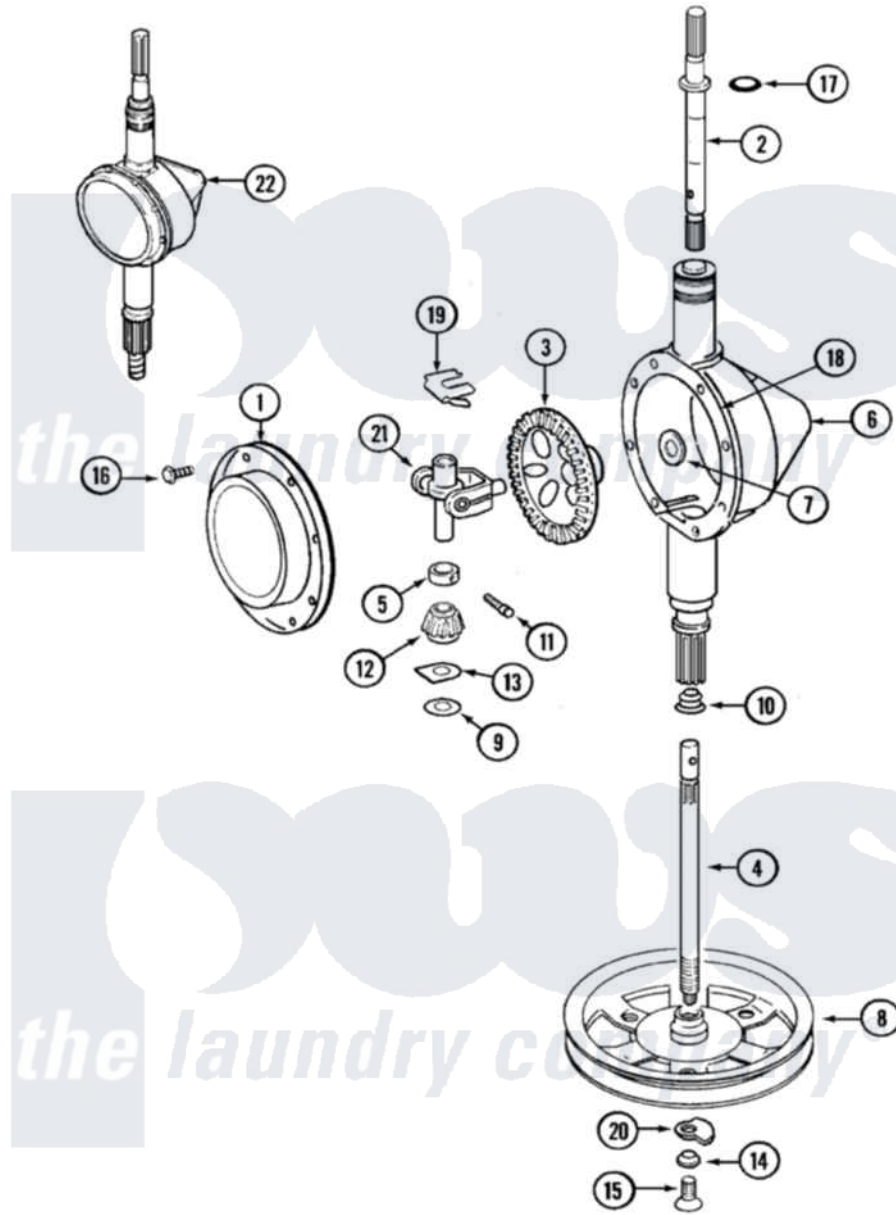

Maytag LAT8434AAE 06 - TRANSMISSION

Maytag Residential Maytag LAT8434AAE Washer Parts Parts Diagram 06 - TRANSMISSION
 Click on the part number to view part

Item	Original Part Number	Replaced By	Status	Part Description
1	206628			Cover, Transmission
2	207153	6-2097820		Kit- Shaft
3	206713	6-2067130		Gear- Beve
4	215410	12001450		Ctr Shaft W/Collar Andkeeper- Dp
5	215415		Not Available	COLLAR, LOWER
6	206624	6-2097750		Trans Dee
7	215394			Washer, Bevel Gear
8	211059	6-2301530		Pulley
9	211483	6-2114830		Washer- SP
10	206602	207843		Lip Seal Repair Kit
11	Y206629			Pin, Collar
12	215401	W10221114		Pinion
13	215395			Plate, Clutch
14	211090	22003555		Washer, Stop Lug
15	211375	681582		Screw
				SCREW, TRANSMISSION

16	215417	Not Available	SCREW, TRANSMISSION COVER
17	210690		Seal, Rubber
18	Y058700	675652	Adhesive
19	215581		Spring, Agitator Shaft
20	211089		Lug, Stop Pulley
21	206685	6-2066850	Yoke
22	206707	6-2097750	Trans Dee