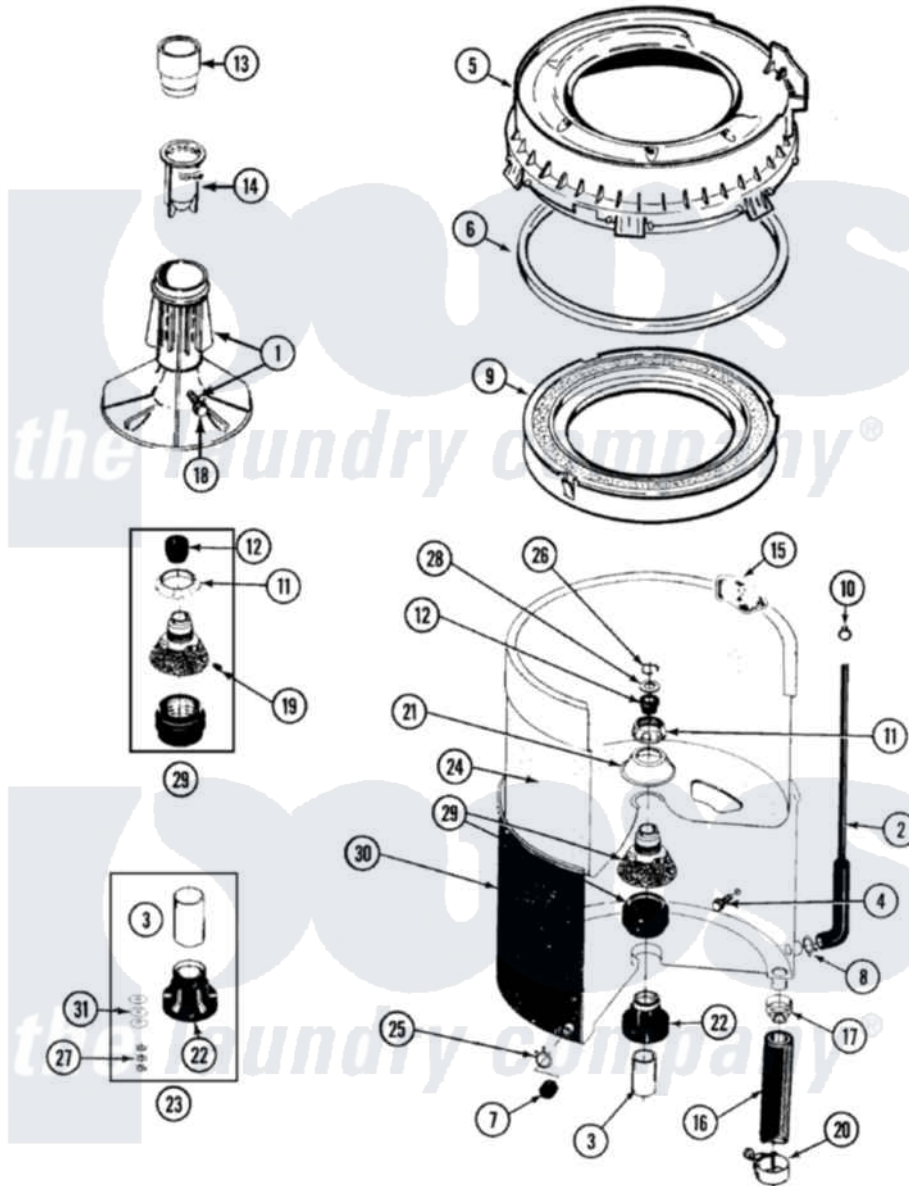

Maytag LAT8434AAE 07 - TUB

Maytag [Residential Maytag LAT8434AAE Washer Parts](#) Parts Diagram 07 - TUB
 Click on the part number to view part

| Item | Original Part Number | Replaced By | Status | Part Description |
|------|--------------------------|---------------------------|--------|-------------------------------|
| 1 | 207228 | | | Agitator W/Lock Screw |
| 2 | 22001036 | 22001619 | | Tube, Water Level Switch |
| 3 | 211130 | | | Bearing Liner, Tub Bearing |
| 4 | 200744 | W10175939 | | Bolt |
| " | 205254 | W10175938 | | Bolt |
| 5 | 22001299 | | | Tub Cover And Gasket Assembly |
| 6 | Y22001201 | 22001007 | | Gasket, Cover To Tub |
| 7 | 214725 | | | Cap For Spout-Outer Tub |
| 8 | 211641 | | | Clamp, 1-1/16" |
| 9 | 22001142 | | | Ring, Balance |
| 10 | 410296 | 596669 | | Clamp, Manifold |
| 11 | 211047 | 6-2110472 | | Nut- Clamp |
| 12 | Y0A4298 | 6-0A57420 | | Seal- Agitator |
| 13 | 22001295 | | | Housing, Dispenser |
| 14 | 22001294 | | | Cup, Dispensing |
| 15 | 207219 | | | Filter, Self-Cleaning |

| | | | |
|----|--------------------------|---------------------------|-------------------------------|
| 16 | 213045 | | Hose, Outer Tub Part Not Used |
| 17 | 201011 | 285655 | Clamp, Hose |
| 18 | 206478 | | Not Available |
| 19 | 211618 | 22001423 | Set Screw, Mounting Stem |
| 20 | 202574 | 3367052 | Clamp, Hose |
| 21 | 211210 | | Washer, Clamping Nut |
| 22 | 200824 | 6-2040130 | Tub Bearin |
| 23 | 204013 | 6-2040130 | Tub Bearin |
| 24 | 22001139 | | Tub, Inner |
| 25 | 214739 | 596669 | Clamp, Manifold |
| 26 | Y015667 | | Retaining Ring |
| 27 | Y054867 | | Washer, Lock |
| 28 | Y015666 | | Washer, Retaining - |
| 29 | 204012 | 6-2095720 | Mounting S |
| 30 | 22001114 | | Not Available |
| 31 | 211100 | | TUB, OUTER (EX. LARGE) |
| | | | Washer, Outer Tub |