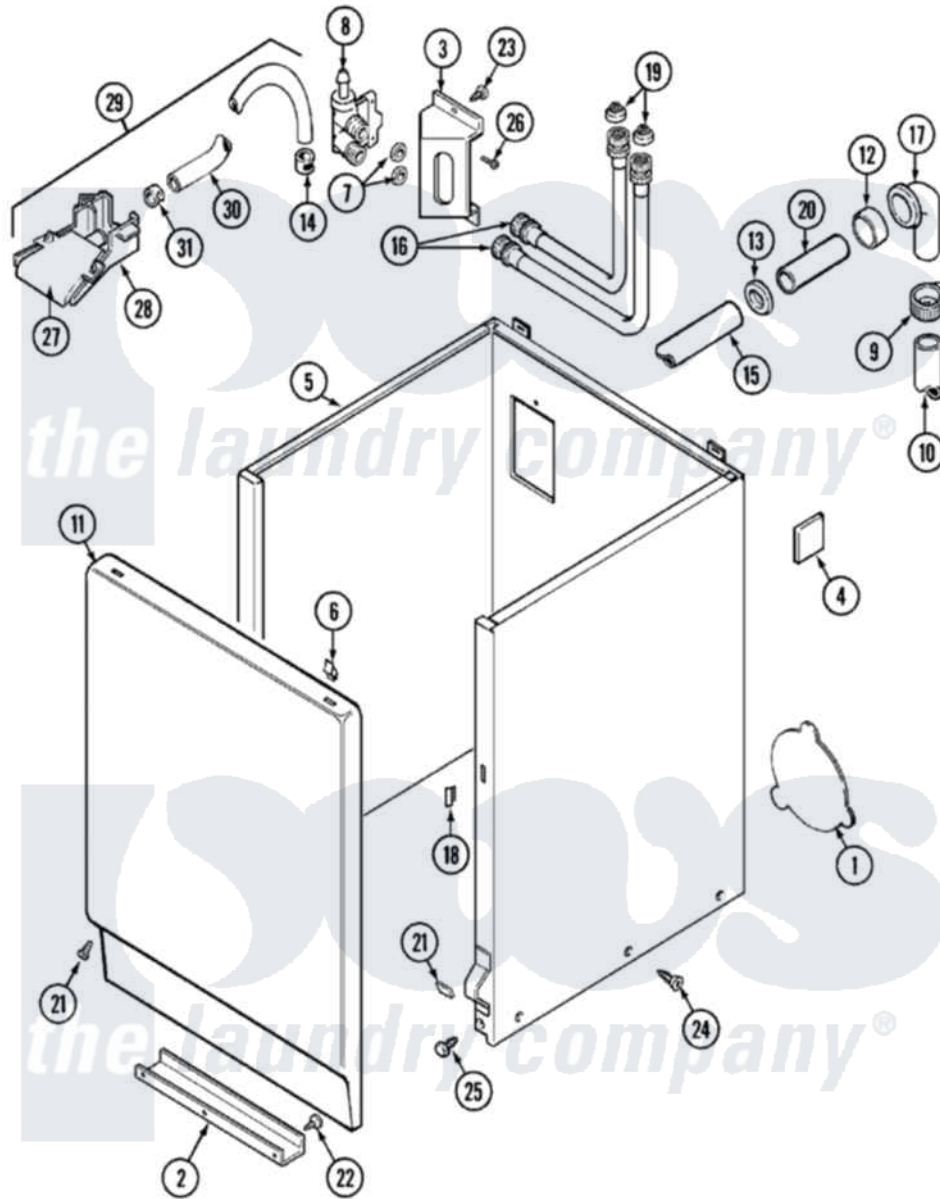

Maytag LAT8434AAL 02 - CABINET

Maytag [Residential Maytag LAT8434AAL Washer Parts](#) Parts Diagram 02 - CABINET
 Click on the part number to view part

Item	Original Part Number	Replaced By	Status	Part Description
1	211294	90767		Screw, 8A X 3/8 HeX Washer Head Tapping
"	211878		Not Available	PLATE, ACCESS
2	213846			Guard, Belt
3	214812	22002361		Bracket, Water Valve
4	215058			Pad, Cabinet Bumper
5	22001303			Cabinet ---NA
6	212982	22001650		Fastener, Spring
7	Y013783			Washer, Inlet Hose
8	214337	96160		Screen
"	22001274			Valve, Water
9	200908	285655		Clamp, Hose
10	216017			Hose, Drain
"	Y059149			(7/8" I.D. CARTON OF 50 FT.)
11	33001221	22001817		Sheet, Sound Damper
"	216078L		Not Available	PANEL, FRONT (ALM) SUB

12	214765		Gasket, Siphon Break
13	202574	3367052	Clamp, Hose
14	216169	596669	Clamp, Manifold
15	214767	22001448	Hose, Pump
16	202860		Inlet Hose Assembly
17	Y216016	W10116738	Elbow
18	214376	22002331	Spacer, Front Panel
19	200961	12001413	Strainer And Washer Kit
20	Y014874		Screw, Idler Arm And Sleeve
"	206638		Siphon Break
21	204439		Screw And Fstner Assembly
22	211294	90767	Screw, 8A X 3/8 HeX Washer Head Tapping
23	212276	W10116760	Screw
24	213007		Xfor Cabinet See Cabinet, Back
25	213121	3400111	Screw, 12-14 X 5/8
"	213122	27001200	Screw
26	Y313561		Screw----NA
27	22001187		Injector
28	22001186		Injector
29	22001304		Water Injector Assembly
30	22001190		Hose, Injector
31	216170	489503	Clamp