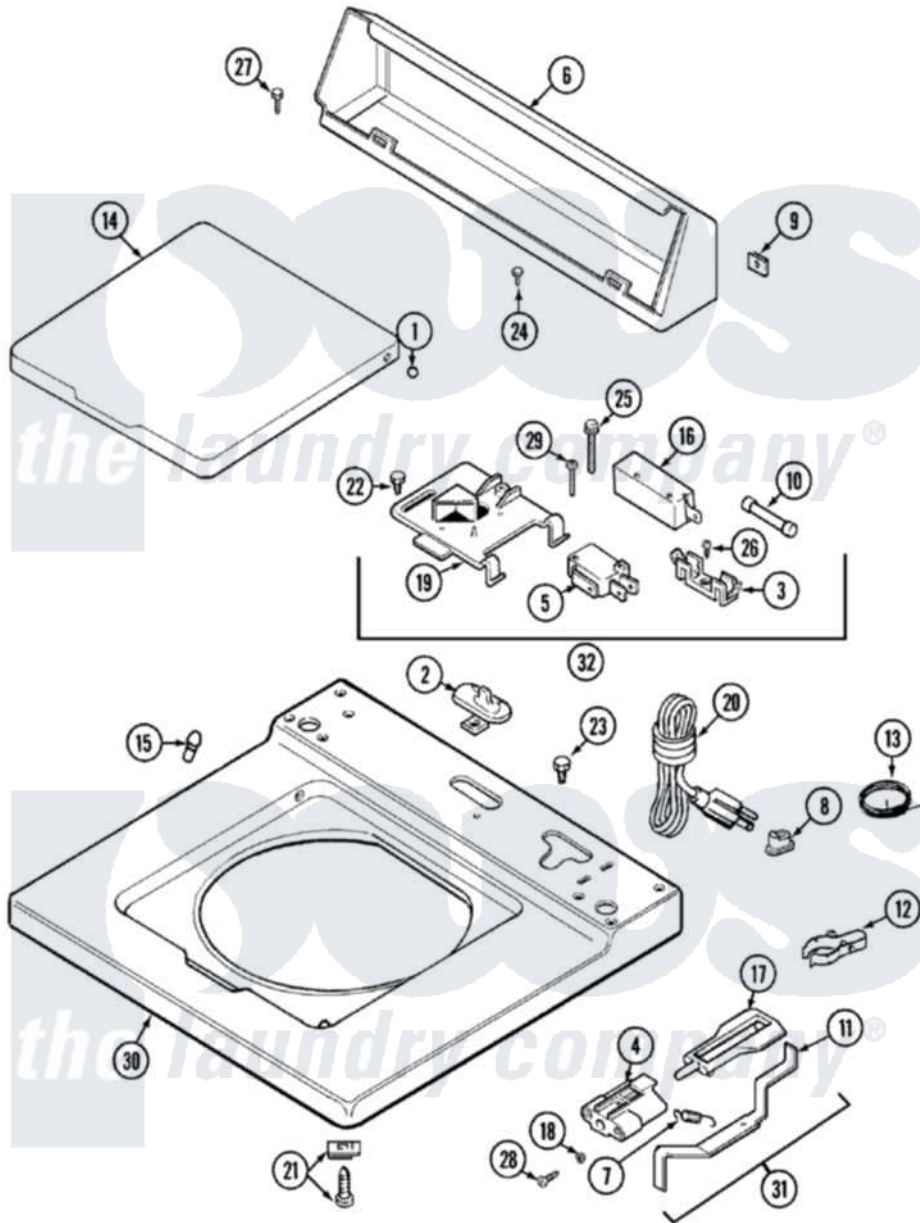

# Maytag LAT8434AAL 05 - TOP

Maytag [Residential Maytag LAT8434AAL Washer Parts](#) Parts Diagram 05 - TOP  
 Click on the part number to view part

Item	Original Part Number	Replaced By	Status	Part Description
1	<a href="#">211726</a>			Hinge, Ball Lid
2	207159	<a href="#">489355</a>		Screw, 8 X 1/2
"	<a href="#">22001298</a>			Cap, Top Cover
3	<a href="#">207167</a>			Block, Fuse
4	216256		Not Available	BRACKET, UNBALANCE
5	<a href="#">207166</a>			Switch, Check
6	205635L		Not Available	CONSOLE (ALM)
7	<a href="#">213720</a>			Spring, Lid Switch
8	<a href="#">211881</a>			Grommet, Cord Part Not Used-Gas Models Only
9	<a href="#">215075</a>			Fastener, Control Panel To Console
10	207168	<a href="#">22001682</a>		Switch Assembly, Lid W/4amp Fuse
11	<a href="#">22001136</a>			Lever, Unbalance
12	<a href="#">301548</a>			Clamp, Ground Wire
13	<a href="#">204807</a>			Ground Wire, Supp. Plite To Top Cover

14	22001029		Not Available	LID (CANADA-ALM)---NA
"	22001207		Not Available	LID W/LEGEND (ALM)---NA
15	<a href="#">212716</a>			Bumper, Lid
16	205415	<a href="#">279347</a>		Switch-Lid
17	<a href="#">216255</a>			Plunger, Lid Switch
18	<a href="#">211500</a>			Washer, Bracket To Top Cover
19	Y215699	<a href="#">22001678</a>		Bracket, Switch And Fuse
20	208194	<a href="#">22003062</a>		Cord, Power
21	<a href="#">204445</a>			Screw And Fastener Assembly
22	207159	<a href="#">489355</a>		Screw, 8 X 1/2
23	315483	<a href="#">3370225</a>		Screw
24	216423	<a href="#">3370225</a>		Screw
25	<a href="#">213501</a>			Screw, No.6-20 X 1-1/8 Inch
26	<a href="#">Y311711</a>			Screw, Fuse Block
27	<a href="#">Y313559</a>			Screw
28	910182	<a href="#">25-7809</a>		Screw, No.6-20 1/2 Flthd Torx
29	<a href="#">22001352</a>			Screw, Check Switch
30	22001118		Not Available	TOP, MAIN (ALM)---NA
31	<a href="#">22001311</a>			Unbalance Lever Assembly
32	207176	<a href="#">22001682</a>		Switch Assembly, Lid W/4amp Fuse